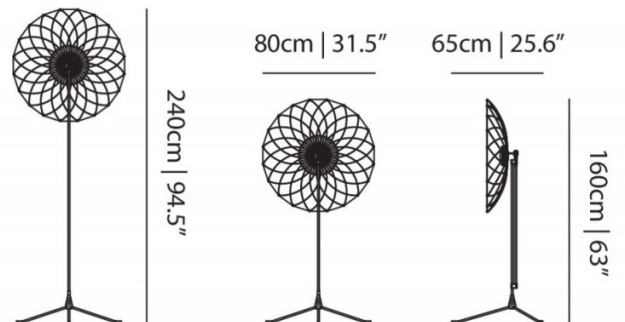

The lamp can instantly change the atmosphere and create a playful game of shadows and light when facing the ceiling or wall. A light meant to also mesmerise you with its stunning and elaborate design, bring entertainment into any interior. Filigree has an adjustable height, maximum 240 cm, and can also be adjusted in direction. This allows you to point the lamp towards any desired direction, and highlight any features or spaces around it.

PRODUCT SPECIFICATION

Light Source: 40W, 2700K, 3346 Lumens

IP Code: 20

Dimming: In line dimmer included on cable.

Dimensions: Height: 160-240cm
Width: 80cm
Depth: 65cm
Cable Length: 300cm

For all sales and technical enquiries, please contact: