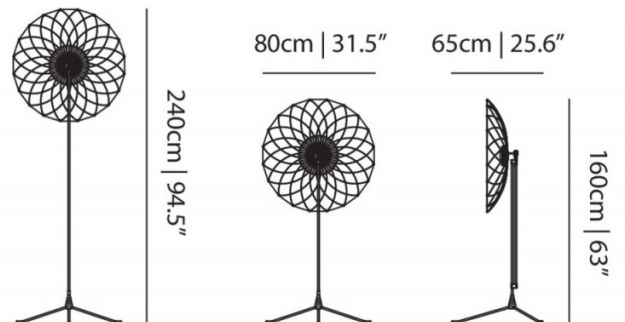

The lamp can instantly change the atmosphere and create a playful game of shadows and light when facing the ceiling or wall. A light meant to also mesmerise you with its stunning and elaborate design, bring entertainment into any interior. Filigree has an adjustable height, maximum 240 cm, and can also be adjusted in direction. This allows you to point the lamp towards any desired direction, and highlight any features or spaces around it.

## PRODUCT SPECIFICATION

**Light Source:** 40W, 2700K, 3346 Lumens

**IP Code:** 20

**Dimming:** In line dimmer included on cable.

**Dimensions:** Height: 160-240cm  
Width: 80cm  
Depth: 65cm  
Cable Length: 300cm