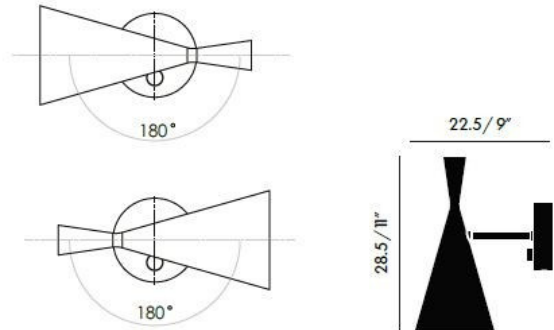

## PRODUCT SPECIFICATION

**Light Source:** 1 x Max 42W E14 (excluded)

**IP Code:** 20

**Dimming:** Integrated dimmer on the product.

**Dimensions:** Ø13cm  
Depth: 22.5cm  
Length: 28.5cm

**For all sales and technical enquiries, please contact:**