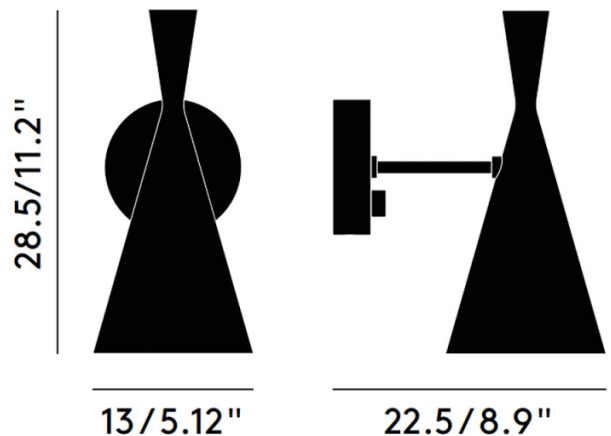

PRODUCT SPECIFICATION

Light Source: 1 x Max 42W E14 (excluded)

IP Code: 20

Dimming: Integrated dimmer on the product.

Dimensions: Shade: Ø13cm
Depth: 22.5cm
Length: 28.5cm

For all sales and technical enquiries, please contact: