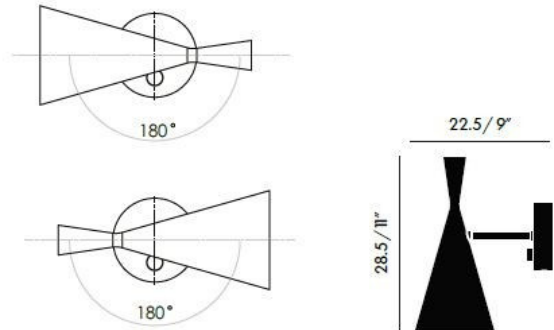

## PRODUCT SPECIFICATION

- Light Source:** 1 x Max 42W E14 (excluded)
- IP Code:** 20
- Dimming:** Integrated dimmer on the product.
- Dimensions:** Ø13cm  
Depth: 22.5cm  
Length: 28.5cm

**For all sales and technical enquiries, please contact:**