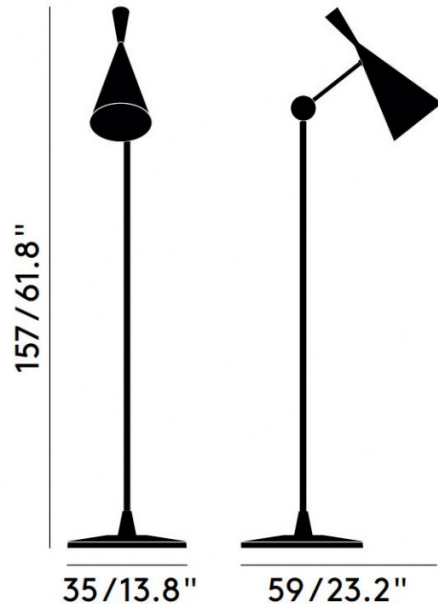

Tom Dixon Beat Floor Lamp

LA4881

SOURCE: <https://www.davidvillagelighting.co.uk/product/Tom-Dixon-Beat-Floor-Lamp/18098>

PRODUCT DESCRIPTION

Designer: Tom Dixon

Tom Dixon Beat Floor Lamp

The Tom Dixon Beat Floor Lamp is a stylish directional lighting solution, made from solid brass and available in two finishes, each with a 'beaten' brass interior. Beat boasts a slim articulated arm which can be directed to aim the light beam for different purposes, whether for reading or other tasks. The conical shade of this floor lamp adds a stylish aesthetic and also assists in directing the illumination, whilst the brass interior warms the output resulting in an inviting glow.

The Beat Floor Lamp is perfect for homes or commercial spaces, creating an ambient effect with an industrial and modern style. The cable features an in-line on/switch offering easy use. Display this floor lamp next to a sofa, in a cosy reading nook or in dining areas to curate a cosy ambience. It can be utilised individually or alongside other designs in the [Beat Collection](#).

PRODUCT SPECIFICATION

- Light Source:** 1 x Max 42W E14 (excluded)
- IP Code:** 20
- Dimming:** In-line on/off switch included on cable.
- Dimensions:** Height: 157cm
Depth: 59cm
Width: 35cm
Cable Length: 200cm