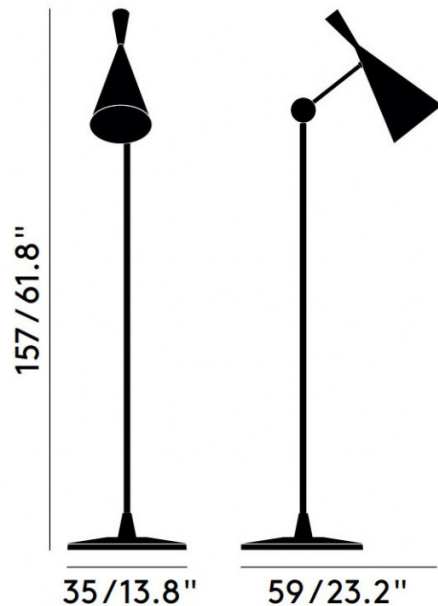

Tom Dixon Beat Floor Lamp

LA4881

SOURCE: <https://www.davidvillagelighting.co.uk/product/Tom-Dixon-Beat-Floor-Lamp/18098>

PRODUCT DESCRIPTION

Designer: Tom Dixon

Tom Dixon Beat Floor Lamp

The Tom Dixon Beat Floor Lamp is a stylish directional lighting solution, made from solid brass and available in two finishes, each with a 'beaten' brass interior. Beat boasts a slim articulated arm which can be directed to aim the light beam for different purposes, whether for reading or other tasks. The conical shade of this floor lamp adds a stylish aesthetic and also assists in directing the illumination, whilst the brass interior warms the output resulting in an inviting glow.

The Beat Floor Lamp is perfect for homes or commercial spaces, creating an ambient effect with an industrial and modern style. The cable features an in-line on/switch offering easy use. Display this floor lamp next to a sofa, in a cosy reading nook or in dining areas to curate a cosy ambience. It can be utilised individually or alongside other designs in the [Beat Collection](#).

PRODUCT SPECIFICATION

- Light Source:** 1 x Max 42W E14 (excluded)
- IP Code:** 20
- Dimming:** In-line on/off switch included on cable.
- Dimensions:** Height: 157cm
Depth: 59cm
Width: 35cm
Cable Length: 200cm