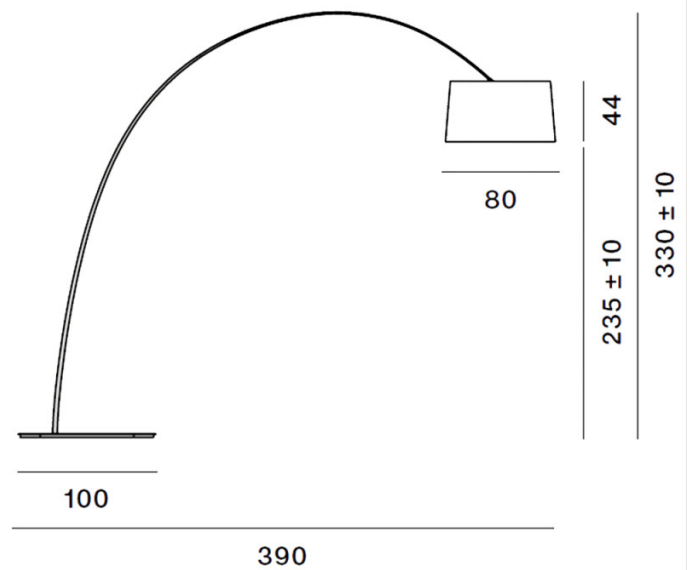

**Foscarini Twice as Twiggy Floor  
Lamp**

The [Foscarini Twiggy collection](#) has grown and become "oversized" in the Twice as Twiggy version: a significantly sized lamp dedicated to large rooms, which nevertheless retains the lightweight feel and flexibility of the original version. This goal has been achieved thanks to genuine technical artistry: the long arched rod, in fact, retains a slim diameter, thanks to a steel cable which is concealed within it, while the lampshade, which is both large and extremely light-weight, is balanced by the appropriately sized base.

**PRODUCT SPECIFICATION**

- Light Source:** 81W, 3000K, 8517 Lumens
- IP Code:** 20
- Dimming:** In-line dimmer included on cable.
- Dimensions:** Shade: Ø80cm  
Shade Height: 44cm  
Depth: 390cm  
Height: 330 +/- 10cm  
Base: Ø100cm  
Cable Length: 260cm