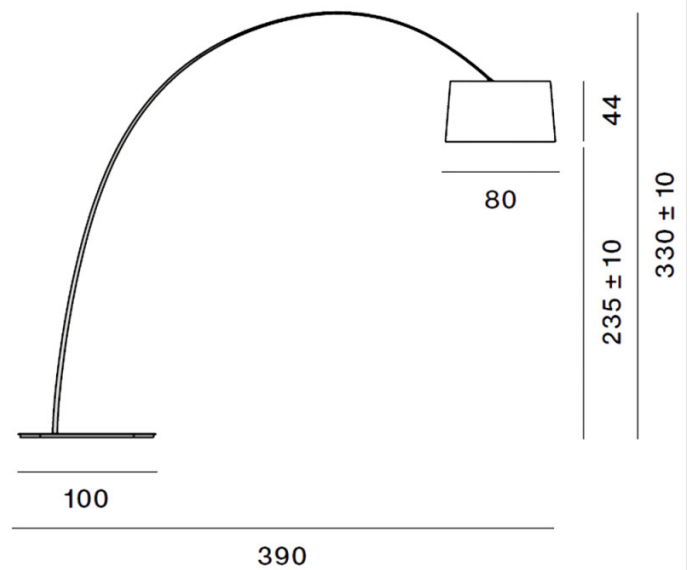

**Foscarini Twice as Twiggy Floor Lamp**

The [Foscarini Twiggy collection](#) has grown and become "oversized" in the Twice as Twiggy version: a significantly sized lamp dedicated to large rooms, which nevertheless retains the lightweight feel and flexibility of the original version. This goal has been achieved thanks to genuine technical artistry: the long arched rod, in fact, retains a slim diameter, thanks to a steel cable which is concealed within it, while the lampshade, which is both large and extremely light-weight, is balanced by the appropriately sized base.

**PRODUCT SPECIFICATION**

- Light Source:** 81W, 3000K, 8517 Lumens
- IP Code:** 20
- Dimming:** In-line dimmer included on cable.
- Dimensions:** Shade: Ø80cm  
Shade Height: 44cm  
Depth: 390cm  
Height: 330 +/- 10cm  
Base: Ø100cm  
Cable Length: 260cm