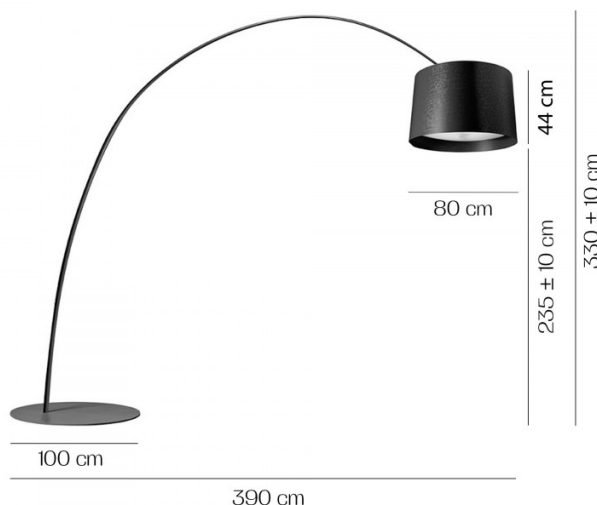

**FOSCARINI**

**Foscarini Twice as Twiggy LED  
Floor Lamp**

LA4873

SOURCE: <https://www.davidvillagelighting.co.uk/product/Foscarini-Twice-as-Twiggy-LED-Floor-Lamp/18087>

**PRODUCT DESCRIPTION**

Designer: Marc Sadler

**Twice as Twiggy Floor Lamp by  
Foscarini**

The [Foscarini Twiggy collection](#) has grown and become "oversized" in the Twice as Twiggy version: a significantly sized lamp dedicated to large rooms, which nevertheless retains the lightweight feel and flexibility of the original version. This goal has been achieved thanks to genuine technical artistry: the long arched rod, in fact, retains a slim diameter, thanks to a steel cable which is concealed within it, while the lampshade, which is both large and extremely light-weight, is balanced by the appropriately sized base.

**PRODUCT SPECIFICATION**

- Light Source:** 81W, 3000K, 8517 lumens
- IP Code:** 20
- Dimming:** In line dimmer included on cable
- Dimensions:** Ø80cm shade  
44cm shade height  
390cm length  
330 +/- 10cm height  
Ø100cm base