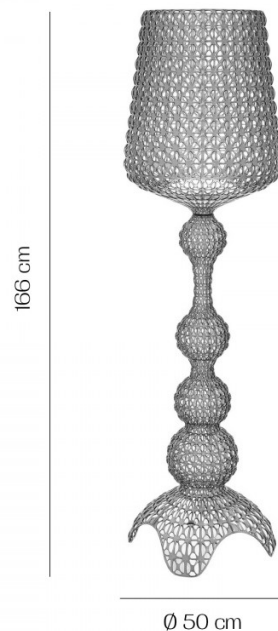

Kartell

**Kartell Kabuki LED Outdoor
Floor Lamp**

LA4872

SOURCE: <https://www.davidvillagelighting.co.uk/product/Kartell-Kabuki-LED-Outdoor-Floor-Lamp/18085>

PRODUCT DESCRIPTION

Designer: Ferruccio Laviani

**Kabuki Outdoor LED Floor Lamp
by Kartell**

The outdoor alternative to the original [Kabuki Floor Lamp](#). Identical to its indoor cousin in all but IP Rating, Kartell have once again used their ever-evolving injection-moulding technology to create the distinct lace-like diffuser that is the signature of the [Kabuki Collection](#).

Designer Ferruccio Laviani is known for combining modern and baroque design elements to produce versatile lights which fit just as well into any setting (see his [Planet Floor Lamp](#)) and this lamp is no different. Its curved, ethereal, almost anthropomorphic shape and intricate, embroidered texture contrast with the state of the art construction process required to create it to ensure that it is the ideal feature lamp for both classical and contemporary environments, while its integrated LED light source is fully-dimmable and produces a warm, ambient glow which is perfect for illuminating any outdoor space, including pool areas, gardens, and restaurant or hotel exteriors.

PRODUCT SPECIFICATION

- Light Source:** 19W, 2700K, 2289 lumens
- IP Code:** 44
- Dimming:** Integrated touch dimmer included on product.
- Dimensions:** 166 cm height
Ø 50cm

For all sales and technical enquiries, please contact: