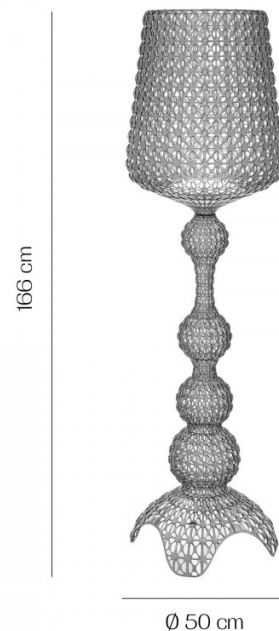

# Kartell Kabuki LED Outdoor Floor Lamp

LA4872

SOURCE: <https://www.davidvillagelighting.co.uk/product/Kartell-Kabuki-LED-Outdoor-Floor-Lamp/18085>

### Kabuki Outdoor LED Floor Lamp by Kartell

The outdoor alternative to the original [Kabuki Floor Lamp](#). Identical to its indoor cousin in all but IP Rating, Kartell have once again used their ever-evolving injection-moulding technology to create the distinct lace-like diffuser that is the signature of the [Kabuki Collection](#).

Designer Ferruccio Laviani is known for combining modern and baroque design elements to produce versatile lights which fit just as well into any setting (see his [Planet Floor Lamp](#)) and this lamp is no different. Its curved, ethereal, almost anthropomorphic shape and intricate, embroidered texture contrast with the state of the art construction process required to create it to ensure that it is the ideal feature lamp for both classical and contemporary environments, while its integrated LED light source is fully-dimmable and produces a warm, ambient glow which is perfect for illuminating any outdoor space, including pool areas, gardens, and restaurant or hotel exteriors.

## PRODUCT SPECIFICATION

- Light Source:** 19W, 2700K, 2289 lumens  
**IP Code:** 44  
**Dimming:** Integrated touch dimmer included on product.  
**Dimensions:** 166 cm height  
 Ø 50cm

**For all sales and technical enquiries, please contact:**