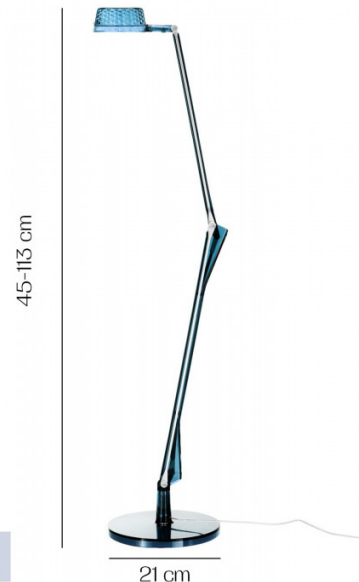

**Kartell**

**Kartell Aledin Dec LED Table  
Lamp**

LA4871

SOURCE: <https://www.davidvillagelighting.co.uk/product/Kartell-Aledin-Dec-LED-Table-Lamp/18084>

**PRODUCT DESCRIPTION**

**Designer:** Alberto Meda & Francesco Meda

**Aledin Dec by Kartell**

Part of the Aledin collection, designed by Alberto and Francesco Meda, the Dec with its distinct diffuser becomes a colourful presence in the room. The Dec light has a cone shaped diffuser, emitting a wide array of light and a bit more atmospheric than its sibling the Aledin Tec.

The polycarbonate aluminium rods contained within the arms provide the power to the LED light source, instead of the conventional wire running through the arm, either externally or internally. The highest dimming setting is class 3, where the Dec light will be emitting about 600 lumens.

You can select your Aledin Dec desk lamp and choose from 5 colour options, Amber, Blue, Crystal, Fume or Green.

**PRODUCT SPECIFICATION**

- Light Source:** 5.6W, 2700K
- IP Code:** 20
- Dimming:** Integrated dimmer on the product.
- Dimensions:** 21 cm base  
48-113 cm arm length