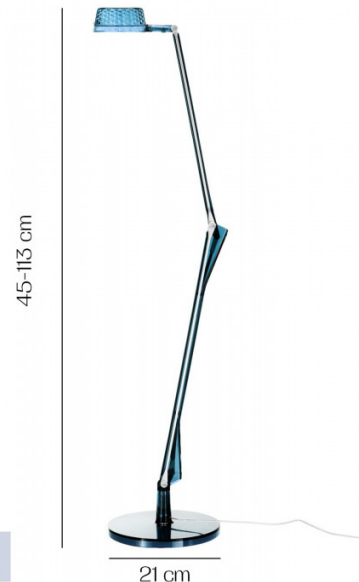

Kartell

**Kartell Aledin Dec LED Table
Lamp**

LA4871

SOURCE: <https://www.davidvillagelighting.co.uk/product/Kartell-Aledin-Dec-LED-Table-Lamp/18084>

PRODUCT DESCRIPTION

Designer: Alberto Meda & Francesco Meda

Aledin Dec by Kartell

Part of the Aledin collection, designed by Alberto and Francesco Meda, the Dec with its distinct diffuser becomes a colourful presence in the room. The Dec light has a cone shaped diffuser, emitting a wide array of light and a bit more atmospheric than its sibling the Aledin Tec.

The polycarbonate aluminium rods contained within the arms provide the power to the LED light source, instead of the conventional wire running through the arm, either externally or internally. The highest dimming setting is class 3, where the Dec light will be emitting about 600 lumens.

You can select your Aledin Dec desk lamp and choose from 5 colour options, Amber, Blue, Crystal, Fume or Green.

PRODUCT SPECIFICATION

- Light Source:** 5.6W, 2700K
- IP Code:** 20
- Dimming:** Integrated dimmer on the product.
- Dimensions:** 21 cm base
48-113 cm arm length