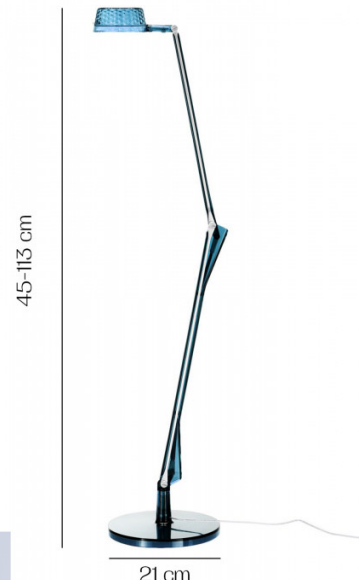

**Kartell**

**Kartell Aledin Dec LED Table  
Lamp**

LA4871

SOURCE: <https://www.davidvillagelighting.co.uk/product/Kartell-Aledin-Dec-LED-Table-Lamp/18084>

**PRODUCT DESCRIPTION**

**Designer:** Alberto Meda & Francesco Meda

**Aledin Dec by Kartell**

Part of the Aledin collection, designed by Alberto and Francesco Meda, the Dec with its distinct diffuser becomes a colourful presence in the room. The Dec light has a cone shaped diffuser, emitting a wide array of light and a bit more atmospheric than its sibling the Aledin Tec.

The polycarbonate aluminium rods contained within the arms provide the power to the LED light source, instead of the conventional wire running through the arm, either externally or internally. The highest dimming setting is class 3, where the Dec light will be emitting about 600 lumens.

You can select your Aledin Dec desk lamp and choose from 5 colour options, Amber, Blue, Crystal, Fume or Green.

**PRODUCT SPECIFICATION**

- Light Source:** 5.6W, 2700K
- IP Code:** 20
- Dimming:** Integrated dimmer on the product.
- Dimensions:** 21 cm base  
48-113 cm arm length