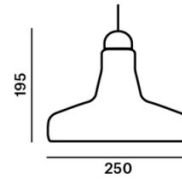

For more information and pricing, please [contact us](#).

PRODUCT SPECIFICATION

PC894

PC895

Light Source: 1 x Max 5W GU10 (included)

IP Code: 20

Dimming: Dimmable via Triac dimming.

Dimensions: PC894:
Ø25cm
Height: 19.5cm

PC896

PC897

PC895:
Ø28cm
Height: 16.8cm

PC896:
Ø18.9cm
Height: 21.3cm

PC897:
Ø10.8cm
Height: 17.2cm

For all sales and technical enquiries, please contact:

+44 (0)114 263 4266

info@davidvillagelighting.co.uk