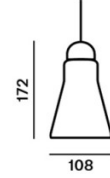

For more information and pricing, please [contact us](#).

PRODUCT SPECIFICATION

PC894

PC895

Light Source: 1 x Max 5W GU10 (included)

IP Code: 20

Dimming: Dimmable via Triac dimming.

Dimensions: PC894:
Ø25cm
Height: 19.5cm

PC896

PC897

PC895:
Ø28cm
Height: 16.8cm

PC896:
Ø18.9cm
Height: 21.3cm

PC897:
Ø10.8cm
Height: 17.2cm

For all sales and technical enquiries, please contact:

+44 (0)114 263 4266

info@davidvillagelighting.co.uk