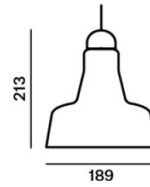

For more information and pricing, please [contact us](#).

PRODUCT SPECIFICATION

PC894

PC895

Light Source: 1 x Max 5W GU10 (included)

IP Code: 20

Dimming: Dimmable via Triac dimming.

Dimensions: PC894:
Ø25cm
Height: 19.5cm

PC896

PC897

PC895:
Ø28cm
Height: 16.8cm

PC896:
Ø18.9cm
Height: 21.3cm

PC897:
Ø10.8cm
Height: 17.2cm

For all sales and technical enquiries, please contact:

+44 (0)114 263 4266

info@davidvillagelighting.co.uk