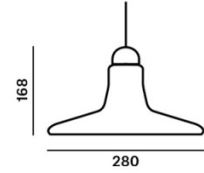

For more information and pricing, please [contact us](#).

PRODUCT SPECIFICATION

PC894

PC895

Light Source: 1 x Max 5W GU10 (included)

IP Code: 20

Dimming: Dimmable via Triac dimming.

Dimensions: PC894:
Ø25cm
Height: 19.5cm

PC896

PC897

PC895:
Ø28cm
Height: 16.8cm

PC896:
Ø18.9cm
Height: 21.3cm

PC897:
Ø10.8cm
Height: 17.2cm

For all sales and technical enquiries, please contact:

+44 (0)114 263 4266

info@davidvillagelighting.co.uk