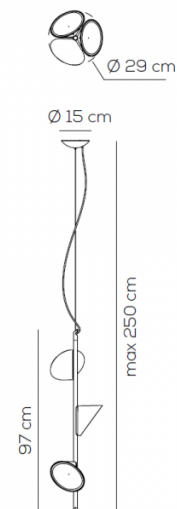

Browse through the entire [Orchid Collection](#) which also includes a horizontal suspension light, a floor lamp, a single and triple ceiling/wall light.

**PRODUCT SPECIFICATION**

**Light Source:** 3 x 10W, 3000K, 800lumens

**IP Code:** 20

**Dimming:** Dimmable via mains phase dimming.

**Dimensions:** Ø 29 cm  
97 cm height  
max 250 cm drop height  
Ø 15 cm ceiling canopy

**For all sales and technical enquiries, please contact:**