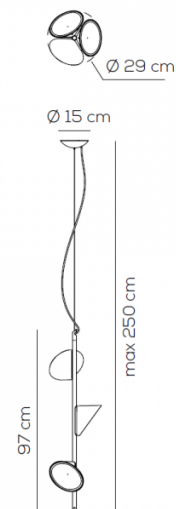

Browse through the entire [Orchid Collection](#) which also includes a horizontal suspension light, a floor lamp, a single and triple ceiling/wall light.

**PRODUCT SPECIFICATION**

**Light Source:** 3 x 10W, 3000K, 800lumens

**IP Code:** 20

**Dimming:** Dimmable via mains phase dimming.

**Dimensions:** Ø 29 cm  
97 cm height  
max 250 cm drop height  
Ø 15 cm ceiling canopy

**For all sales and technical enquiries, please contact:**