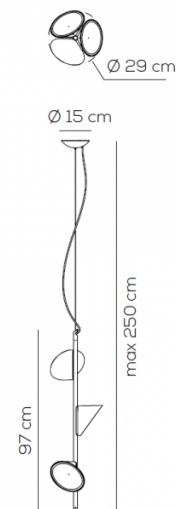

Browse through the entire [Orchid Collection](#) which also includes a horizontal suspension light, a floor lamp, a single and triple ceiling/wall light.

PRODUCT SPECIFICATION

Light Source: 3 x 10W, 3000K, 800lumens

IP Code: 20

Dimming: Dimmable via mains phase dimming.

Dimensions: Ø 29 cm
97 cm height
max 250 cm drop height
Ø 15 cm ceiling canopy

For all sales and technical enquiries, please contact:

+44 (0)114 263 4266