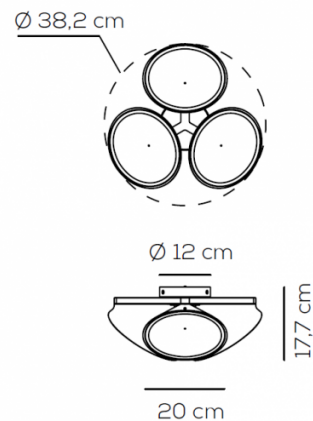

Browse through the [Orchid Collection](#), and select your favourite. The collection includes a floor lamp, a vertical and a horizontal light and a single wall/ceiling light.

PRODUCT SPECIFICATION

- Light Source:** 3 x 10W, 3000K, 800 lumens
- IP Code:** 20
- Dimming:** Dimmable via mains phase dimming.
- Dimensions:**
 - Ø 38.2 cm
 - Ø 20 cm individual light
 - 17.7 cm height
 - Ø 12 cm ceiling plate