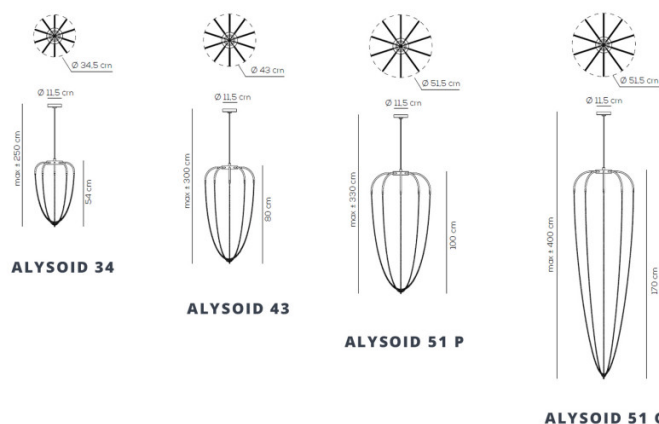

The Alysoid becomes a suspension with volume, but with no visual block to anyone in the room. With a simple grey aluminium structure and integrated LED source, the result is unique and awe-inspiring. The lights are available in four different sizes and three different diameters. You may also choose a chain finish between a black nickel or natural brass. The suspension can be used on its own, or if you wish you may install multiple Alysoid lights and create a unique cluster of lights.

PRODUCT SPECIFICATION

Light 20W, 3000K, 1800 lumens

Source:

IP Code: 20

Dimming: Dimmable via mains phase dimming.

Dimensions: **Alysoid 34** - Ø 34.5 cm, 54 cm H, max 250 cm drop
Alysoid 43 - Ø 43 cm, 80 cm H, max 300 cm drop
Alysoid 51 P - Ø 51.5 cm, 100 cm H, max 330 cm drop
Alysoid 51 G - Ø 51.5 cm, 170 cm H, max 400 cm drop