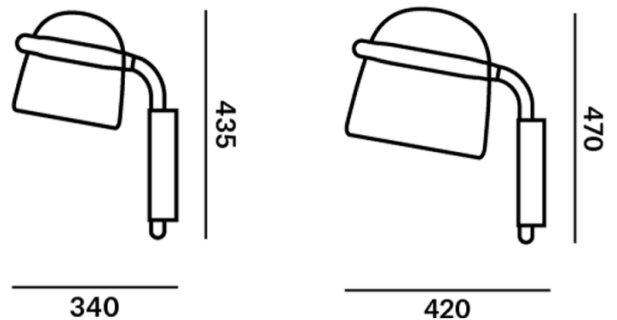

PRODUCT SPECIFICATION

- **Light Source:** 4.5W, 2700K, 266 Lumens
- **IP Code:** 20
- **Dimming:** Integrated dimmer on the product.
- **Dimensions: Small:**
  - Depth: 34cm
  - Height: 43.5cm
- **Medium:**
  - Depth: 42cm
  - Height: 47cm

Small:

Medium: