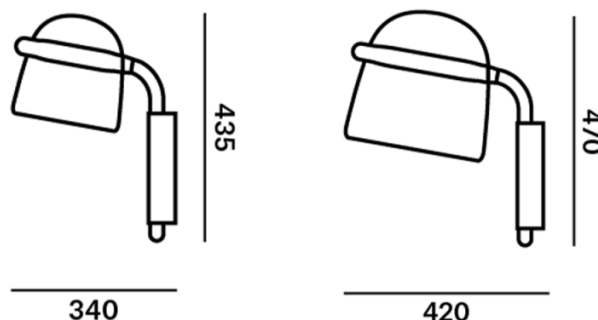

PRODUCT SPECIFICATION

Light Source: 4.5W, 2700K, 266 Lumens

IP Code: 20

Dimming: Integrated dimmer on the product.

Dimensions: Small:
Depth: 34cm
Height: 43.5cm

Medium:
Depth: 42cm
Height: 47cm

Small:

Medium: