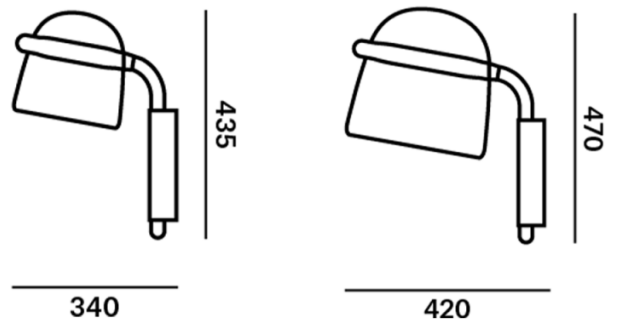

PRODUCT SPECIFICATION

Light Source: 4.5W, 2700K, 266 Lumens

IP Code: 20

Dimming: Integrated dimmer on the product.

Dimensions: Small:
Depth: 34cm
Height: 43.5cm

Medium:
Depth: 42cm
Height: 47cm

Small:

Medium: