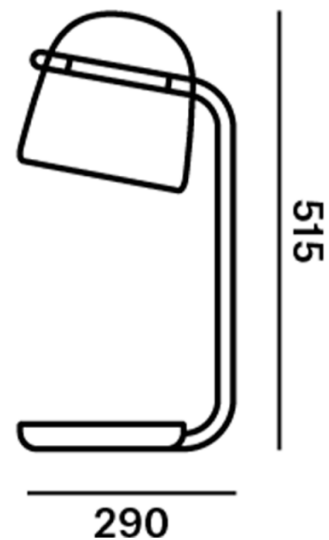

PRODUCT SPECIFICATION

Light Source: 2.5W, 2700K, 141 Lumens

IP Code: 20

Dimming: Integrated dimmer on the product.

Dimensions: Height: 51.5cm
Base: Ø29cm
Cable Length: 220cm

For all sales and technical enquiries, please contact: