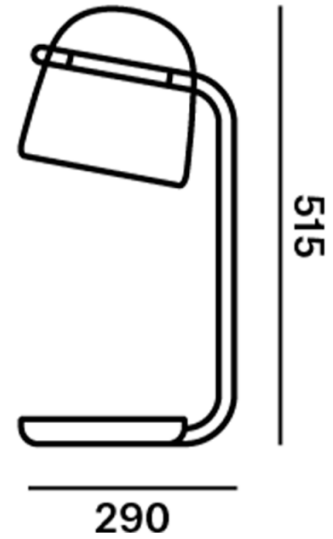

PRODUCT SPECIFICATION

Light Source: 2.5W, 2700K, 141 Lumens

IP Code: 20

Dimming: Integrated dimmer on the product.

Dimensions: Height: 51.5cm
Base: Ø29cm
Cable Length: 220cm

For all sales and technical enquiries, please contact: