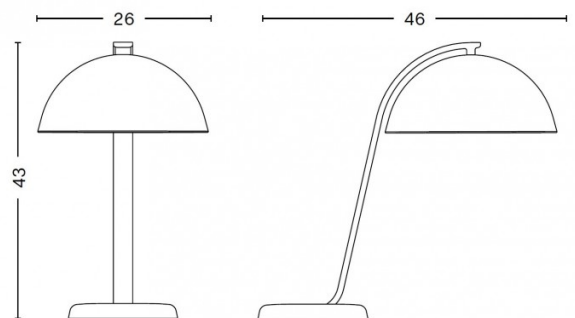

HAY

HAY Cloche Table Lamp

LA4830

SOURCE: <https://www.davidvillagelighting.co.uk/product/HAY-Cloche-Table-Lamp/18025>

PRODUCT DESCRIPTION

Designer: Lars Beller Fjetland

HAY Cloche Table Lamp

The HAY Cloche Table Lamp was designed by Norwegian designer Lars Beller Fjetland with the aim of creating a decorative and functional directional lighting solution. This sculptural desk lamp features a domed shade, angled powder-coated aluminium arm and an off-centre cast iron base. This design creates a sense of visual imbalance resulting in a striking silhouette that celebrates the qualities of the materials used.

PRODUCT SPECIFICATION

Light Source: 1 x Max 5.5W E14 LED (excluded)

IP Code: 20

Dimming: In line on/off switch included on cable.

Dimensions: Depth: 46cm
Width: 26cm
Height: 43cm
Cable Length: 200cm

For all sales and technical enquiries, please contact: