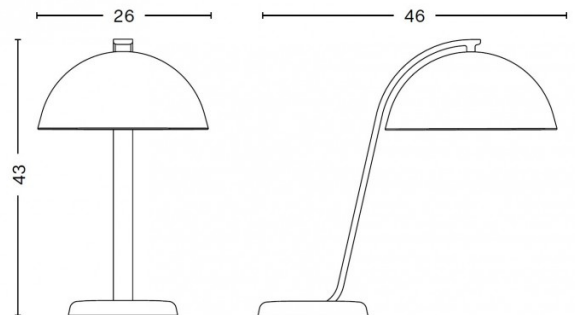

HAY

HAY Cloche Table Lamp

LA4830

SOURCE: <https://www.davidvillagelighting.co.uk/product/HAY-Cloche-Table-Lamp/18025>

PRODUCT DESCRIPTION

Designer: Lars Beller Fjetland

HAY Cloche Table Lamp

The HAY Cloche Table Lamp was designed by Norwegian designer Lars Beller Fjetland with the aim of creating a decorative and functional directional lighting solution. This sculptural desk lamp features a domed shade, angled powder-coated aluminium arm and an off-centre cast iron base. This design creates a sense of visual imbalance resulting in a striking silhouette that celebrates the qualities of the materials used.

PRODUCT SPECIFICATION

Light Source: 1 x Max 5.5W E14 LED (excluded)

IP Code: 20

Dimming: In line on/off switch included on cable.

Dimensions: Depth: 46cm  
Width: 26cm  
Height: 43cm  
Cable Length: 200cm