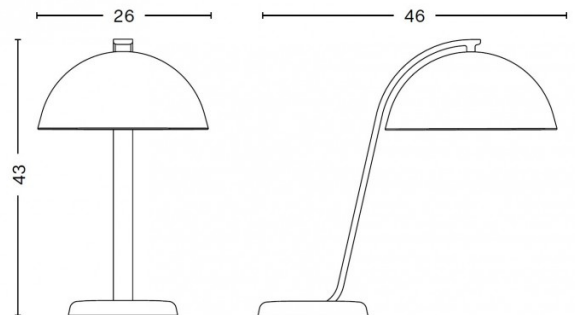

HAY

HAY Cloche Table Lamp

LA4830

SOURCE: <https://www.davidvillagelighting.co.uk/product/HAY-Cloche-Table-Lamp/18025>

PRODUCT DESCRIPTION

Designer: Lars Beller Fjetland

HAY Cloche Table Lamp

The HAY Cloche Table Lamp was designed by Norwegian designer Lars Beller Fjetland with the aim of creating a decorative and functional directional lighting solution. This sculptural desk lamp features a domed shade, angled powder-coated aluminium arm and an off-centre cast iron base. This design creates a sense of visual imbalance resulting in a striking silhouette that celebrates the qualities of the materials used.

PRODUCT SPECIFICATION

Light Source: 1 x Max 5.5W E14 LED (excluded)

IP Code: 20

Dimming: In line on/off switch included on cable.

Dimensions: Depth: 46cm
Width: 26cm
Height: 43cm
Cable Length: 200cm

For all sales and technical enquiries, please contact: