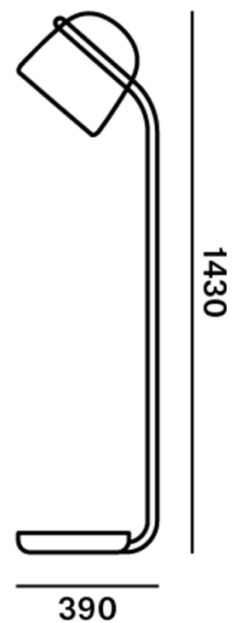

PRODUCT SPECIFICATION

Light Source: 13W, 2700K, 550 Lumens

IP Code: 20

Dimming: Non-Dimmable.

Dimensions: Height: 140cm
Base: Ø39cm
Cable Length: 120cm

For all sales and technical enquiries, please contact: