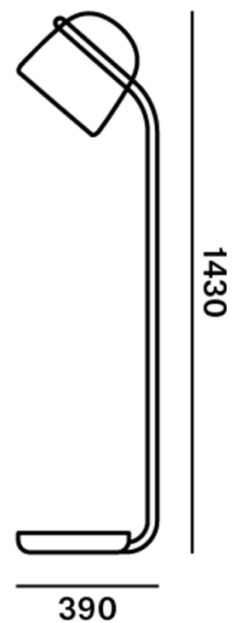

PRODUCT SPECIFICATION

Light Source: 13W, 2700K, 550 Lumens

IP Code: 20

Dimming: Non-Dimmable.

Dimensions: Height: 140cm
Base: Ø39cm
Cable Length: 120cm

For all sales and technical enquiries, please contact:

+44 (0)114 263 4266

info@davidvillagelighting.co.uk

www.davidvillagelighting.co.uk