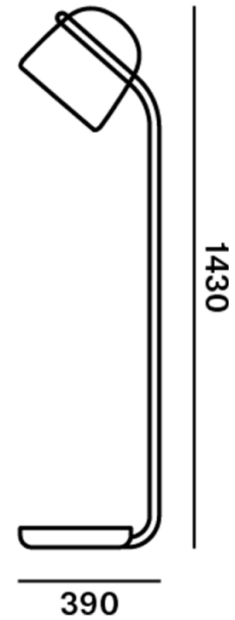

PRODUCT SPECIFICATION

Light Source: 13W, 2700K, 550 Lumens

IP Code: 20

Dimming: Non-Dimmable.

Dimensions: Height: 140cm
Base: Ø39cm
Cable Length: 120cm

For all sales and technical enquiries, please contact: