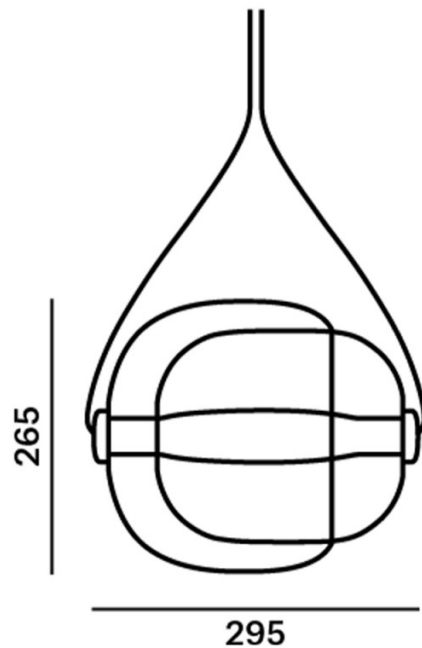

## PRODUCT SPECIFICATION

**Light Source:** 8W, 2700K, 318 Lumens

**IP Code:** 20

**Dimming:** Non-dimmable.

**Dimensions:** Height: 26.5cm  
Length: 29.5cm

**For all sales and technical enquiries, please contact:**