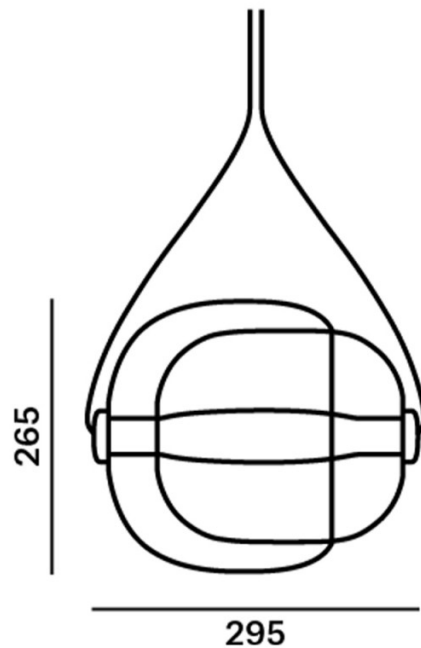

BROKIS®

Brokis Capsula LED Pendant

LA4826

SOURCE: <https://www.davidvillagelighting.co.uk/product/Brokis-Capsula-LED-Pendant/18020>

PRODUCT DESCRIPTION

Designer: Lucie Koldova

Brokis Capsula LED Pendant

The Brokis Capsula LED Pendant is a sophisticated and exhilarating design bearing a resemblance to a plant cell or seed. Capsula comprises three glass components, all housing a glass tube and using special Brokis connectors in metal end caps. The end caps hold the light together even once the cords have been removed. The nucleus of the piece is a tubular LED light source which shines through the outer glass. The Brokis Capsula is suspended from a ceiling canopy, which contains the electronics and ensures the design remains smooth and uncluttered.

Dimmable options are also available, please [contact us](#) for more information and pricing.

PRODUCT SPECIFICATION

Light Source: 8W, 2700K, 318 Lumens

IP Code: 20

Dimming: Non-dimmable.

Dimensions: Height: 26.5cm
Length: 29.5cm