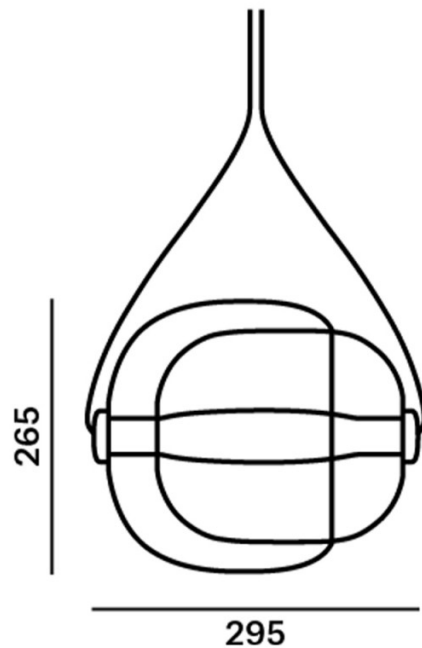

BROKIS®

Brokis Capsula LED Pendant

LA4826

SOURCE: <https://www.davidvillagelighting.co.uk/product/Brokis-Capsula-LED-Pendant/18020>

PRODUCT DESCRIPTION

Designer: Lucie Koldova

Brokis Capsula LED Pendant

The Brokis Capsula LED Pendant is a sophisticated and exhilarating design bearing a resemblance to a plant cell or seed. Capsula comprises three glass components, all housing a glass tube and using special Brokis connectors in metal end caps. The end caps hold the light together even once the cords have been removed. The nucleus of the piece is a tubular LED light source which shines through the outer glass. The Brokis Capsula is suspended from a ceiling canopy, which contains the electronics and ensures the design remains smooth and uncluttered.

Dimmable options are also available, please [contact us](#) for more information and pricing.

PRODUCT SPECIFICATION

Light Source: 8W, 2700K, 318 Lumens

IP Code: 20

Dimming: Non-dimmable.

Dimensions: Height: 26.5cm
Length: 29.5cm