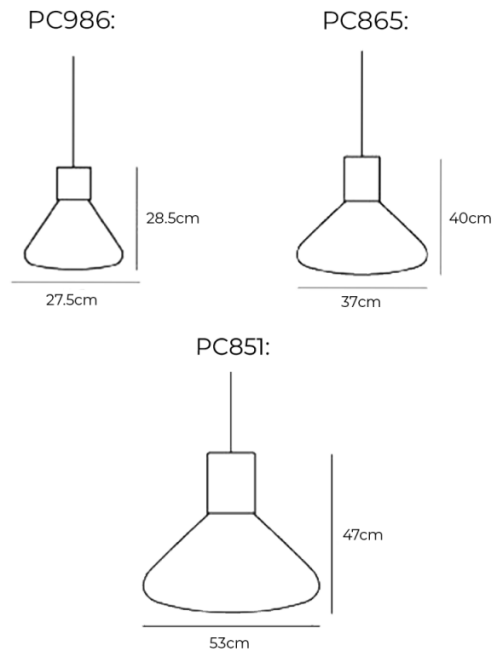

Please contact us for more information and pricing.

PRODUCT SPECIFICATION

**Light Source:** **PC986:** 1 x Max 3W E14 (excluded)  
**PC865, PC851:** 1 x Max 5W E27 (excluded)

**IP Code:** 20

**Dimming:** Dimmable via Triac dimming.

**Dimensions:** **PC986:**  
Ø27.5cm  
Shade Height: 28.5cm

**PC865:**  
Ø36cm  
Shade Height: 40cm

**PC851:**  
Ø53cm  
Shade Height: 47cm

**For all sales and technical enquiries, please contact:**

+44 (0)114 263 4266