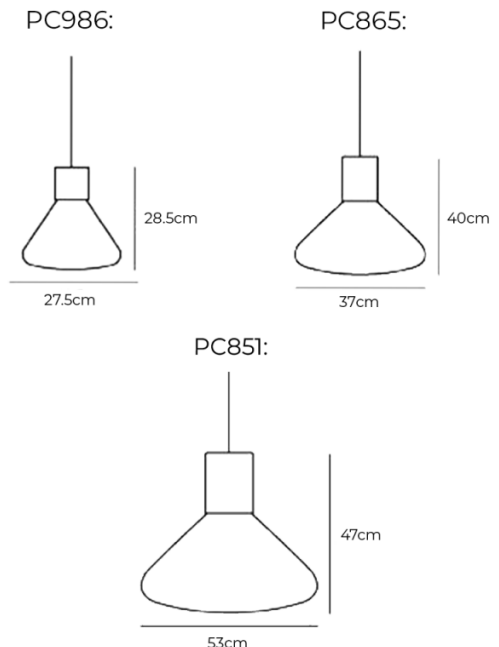

Please contact us for more information and pricing.

PRODUCT SPECIFICATION

Light Source: **PC986:** 1 x Max 3W E14 (excluded)
PC865, PC851: 1 x Max 5W E27 (excluded)

IP Code: 20

Dimming: Dimmable via Triac dimming.

Dimensions: **PC986:**
Ø27.5cm
Shade Height: 28.5cm

PC865:
Ø36cm
Shade Height: 40cm

PC851:
Ø53cm
Shade Height: 47cm

For all sales and technical enquiries, please contact:

+44 (0)114 263 4266

info@davidvillagelighting.co.uk