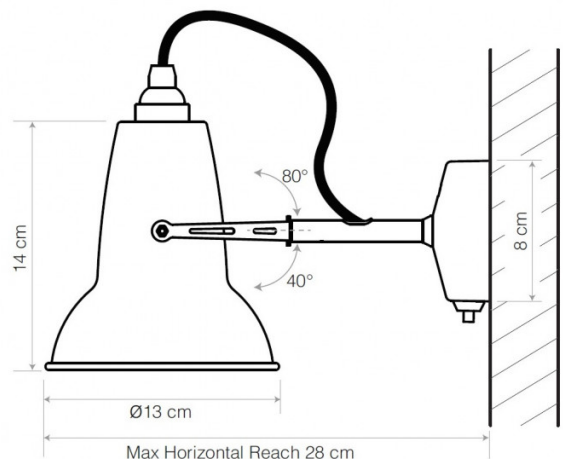

### Original 1227 Mini Ceramic Wall Light by Anglepoise

A smaller version of the [Original 1227 wall light](#), the Original 1227 Mini Ceramic wall light is part of the wider [Anglepoise Mini Ceramic collection](#), a range of lights that bring the iconic Anglepoise design to a small scale whilst maintaining elegance and functionality.

With a beautiful bone china shade that is adjustable, the ceramic wall light turns translucent when switched, casting a warm and atmospheric glow. Well suited in both work and home settings, the 1227 Mini Ceramic wall lamp looks best along corridors or in an intimate space to create a pleasant ambience. With a new square wall plate compared to the usual circular base of Anglepoise's wall lights, this light also looks chic and modern, proving to be a completely timeless yet contemporary light that will impress all that encounter it.

## PRODUCT SPECIFICATION

- Light Source:** 1 x max 15W E14 (excluded)
- IP Code:** 20
- Dimming:** Integrated on/off switch on the product. Can be wired to an external light switch by a qualified electrician.
- Dimensions:** Ø13cm shade  
14cm shade height  
8cm x 8cm wall plate  
28cm max. reach (from wall to shade)