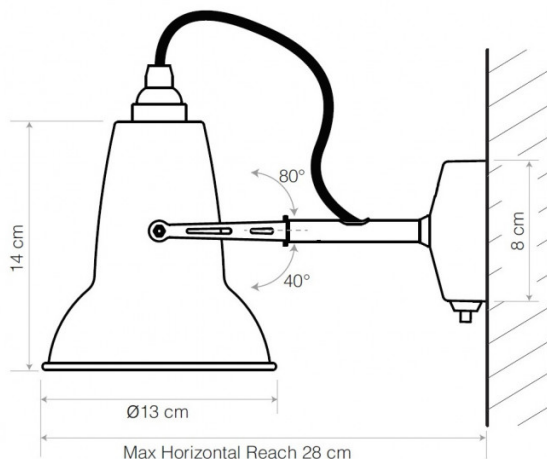

### Anglepoise Original 1227 Mini Ceramic Wall Light

A smaller version of the [Original 1227 wall light](#), the Original 1227 Mini Ceramic wall light is part of the wider [Anglepoise Mini Ceramic collection](#), a range of lights that bring the iconic Anglepoise design to a small scale whilst maintaining elegance and functionality.

With a beautiful bone china shade that is adjustable, the ceramic wall light turns translucent when switched, casting a warm and atmospheric glow. Well suited in both work and home settings, the 1227 Mini Ceramic wall lamp looks best along corridors or in an intimate space to create a pleasant ambience. With a new square wall plate compared to the usual circular base of Anglepoise's wall lights, this light also looks chic and modern, proving to be a completely timeless yet contemporary light that will impress all that encounter it.

## PRODUCT SPECIFICATION

- Light Source:** 1 x Max 15W E14 LED (excluded)
- IP Code:** 20
- Dimming:** Integrated on/off switch on the product. Can be wired to an external light switch by a qualified electrician.
- Dimensions:** Shade: Ø13cm  
Shade Height: 14cm  
Wall Plate: 8cm x 8cm  
Maximum Reach (from wall to shade): 28cm