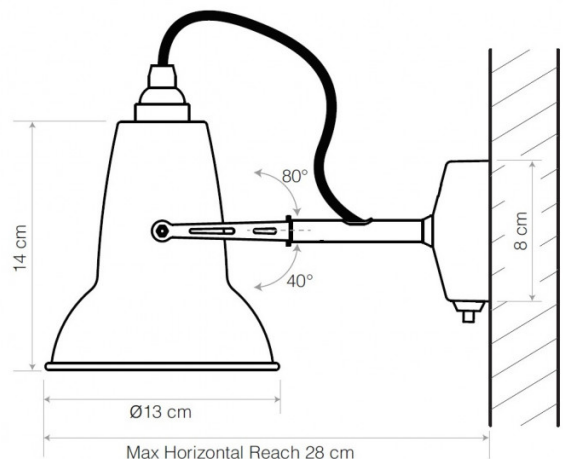

ANGLEPOISE®

Anglepoise Original 1227 Mini Ceramic Wall Light

LA4798

SOURCE: <https://www.davidvillagelighting.co.uk/product/Anglepoise-Original-1227-Mini-Ceramic-Wall-Light/17984>

PRODUCT DESCRIPTION

Designer: George Carwardine

Original 1227 Mini Ceramic Wall Light by Anglepoise

A smaller version of the [Original 1227 wall light](#), the Original 1227 Mini Ceramic wall light is part of the wider [Anglepoise Mini Ceramic collection](#), a range of lights that bring the iconic Anglepoise design to a small scale whilst maintaining elegance and functionality.

With a beautiful bone china shade that is adjustable, the ceramic wall light turns translucent when switched, casting a warm and atmospheric glow. Well suited in both work and home settings, the 1227 Mini Ceramic wall lamp looks best along corridors or in an intimate space to create a pleasant ambience. With a new square wall plate compared to the usual circular base of Anglepoise's wall lights, this light also looks chic and modern, proving to be a completely timeless yet contemporary light that will impress all that encounter it.

PRODUCT SPECIFICATION

Light Source:	1 x max 15W LED E14 (excluded)
IP Code:	20
Dimming:	Integrated on/off switch on the product. Can be wired to an external light switch by a qualified electrician.
Dimensions:	<ul style="list-style-type: none"> Ø13cm shade 14cm shade height 8cm x 8cm wall plate 28cm max. reach (from wall to shade)