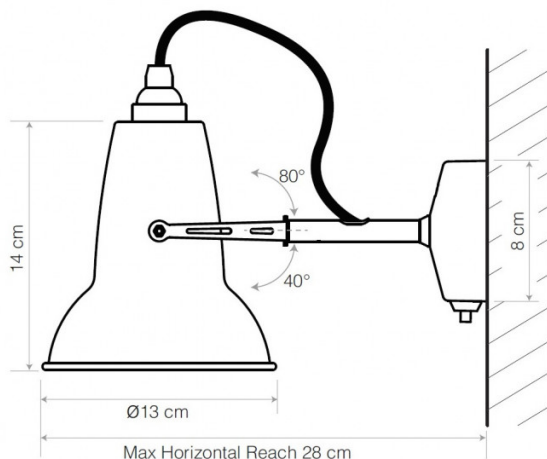

ANGLEPOISE®

Anglepoise Original 1227 Mini Ceramic Wall Light

LA4798

SOURCE: <https://www.davidvillagelighting.co.uk/product/Anglepoise-Original-1227-Mini-Ceramic-Wall-Light/17984>

PRODUCT DESCRIPTION

Designer: George Carwardine

Anglepoise Original 1227 Mini Ceramic Wall Light

A smaller version of the [Original 1227 wall light](#), the Original 1227 Mini Ceramic wall light is part of the wider [Anglepoise Mini Ceramic collection](#), a range of lights that bring the iconic Anglepoise design to a small scale whilst maintaining elegance and functionality.

With a beautiful bone china shade that is adjustable, the ceramic wall light turns translucent when switched, casting a warm and atmospheric glow. Well suited in both work and home settings, the 1227 Mini Ceramic wall lamp looks best along corridors or in an intimate space to create a pleasant ambience. With a new square wall plate compared to the usual circular base of Anglepoise's wall lights, this light also looks chic and modern, proving to be a completely timeless yet contemporary light that will impress all that encounter it.

PRODUCT SPECIFICATION

- Light Source:** 1 x Max 15W E14 LED (excluded)
- IP Code:** 20
- Dimming:** Integrated on/off switch on the product. Can be wired to an external light switch by a qualified electrician.
- Dimensions:** Shade: Ø13cm
Shade Height: 14cm
Wall Plate: 8cm x 8cm
Maximum Reach (from wall to shade): 28cm