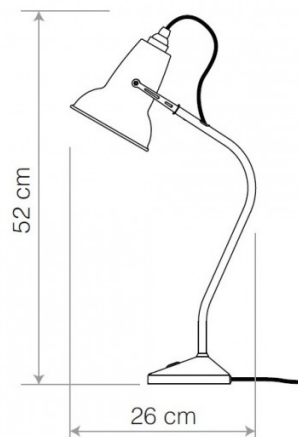

### Anglepoise Original 1227 Mini Ceramic Table Lamp

The Original 1227 Mini Ceramic table lamp is part of the 2017 [Anglepoise Original 1227 Mini Ceramic collection](#), a range that has reinvigorated the classic 1935 Anglepoise lamp design by George Carwardine. Like the [1227 Mini table lamp](#), this lamp is two-thirds of the size of their classic Original 1227 lights, bringing a more compact and functional table light.

## PRODUCT SPECIFICATION

- Light Source:** 1 x Max 6W E27 LED (included)
- IP Code:** 20
- Dimming:** Integrated on/off switch on the product.
- Dimensions:**
  - Shade: Ø13cm
  - Shade Height: 14cm
  - Base: 13cm x 13cm
  - Height: 52cm
  - Cable Length: 180cm