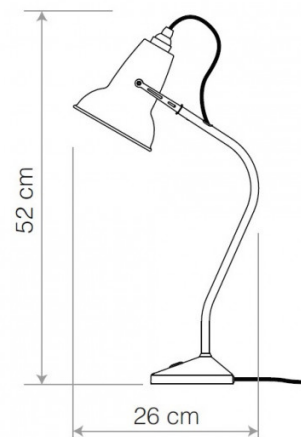

### Anglepoise Original 1227 Mini Ceramic Table Lamp

The Original 1227 Mini Ceramic table lamp is part of the 2017 [Anglepoise Original 1227 Mini Ceramic collection](#), a range that has reinvigorated the classic 1935 Anglepoise lamp design by George Carwardine. Like the [1227 Mini table lamp](#), this lamp is two-thirds of the size of their classic Original 1227 lights, bringing a more compact and functional table light.

## PRODUCT SPECIFICATION

- Light Source:** 1 x Max 6W E27 LED (included)
- IP Code:** 20
- Dimming:** Integrated on/off switch on the product.
- Dimensions:**
  - Shade: Ø13cm
  - Shade Height: 14cm
  - Base: 13cm x 13cm
  - Height: 52cm
  - Cable Length: 180cm