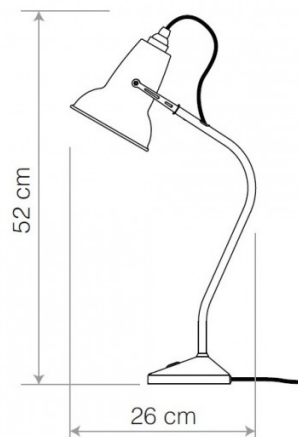

### Original 1227 Mini Ceramic Table Lamp by Anglepoise

The Original 1227 Mini Ceramic table lamp is part of the 2017 [Anglepoise Original 1227 Mini Ceramic collection](#), a range that has reinvigorated the classic 1935 Anglepoise lamp design by George Carwardine. Like the [1227 Mini table lamp](#), this lamp is two-thirds of the size of their classic Original 1227 lights, bringing a more compact and functional table light.

## PRODUCT SPECIFICATION

- Light Source:** 1 x max 6W E14 LED (included)
- IP Code:** 20
- Dimming:** Integrated on/off switch on the product
- Dimensions:**
  - Ø13cm shade
  - 14cm shade height
  - 13cm x 13cm base
  - 52cm height
  - 180cm cable length