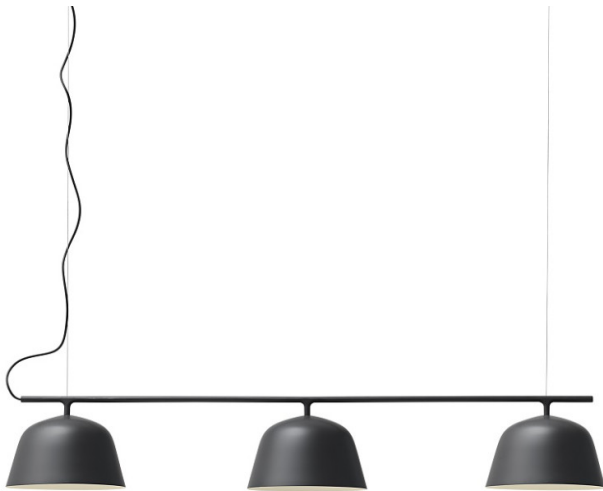

MUUTO

Muuto Ambit Rail Lamp

LA4796

SOURCE: <https://www.davidvillagelighting.co.uk/product/Muuto-Ambit-Rail-Lamp/17980>

PRODUCT DESCRIPTION

Designer: TAF Studio

Ambit Rail Lamp by Muuto

An extension to the [Ambit Collection](#), Muuto have developed a new interpretation of the quintessential billiard table lamp. Muuto's Ambit Rail is constructed out of three shades mounted onto a tube; a well-known yet charming typology which showcases what seems like a reformed, modernised chandelier. As with the rest of the Ambit Collection, the Ambit Rail is a lamp with lots of character, leaving a minimal yet striking impression which compliments a diverse set of surroundings.

The Muuto Ambit Rail was created with fluidity in mind - all joints and cables are hidden, and the supporting wires are remarkably thin, meaning the lamp appears seamlessly float in mid-air. Available in 5 colours, the Ambit Rail provides robust light that works great above a kitchen counter, bar or office desk.

PRODUCT SPECIFICATION

- Light Source:** 3 x Max 11W LED E14
- IP Code:** 20
- Dimming:** Dimmable via mains phase dimming.
- Dimensions:** Shade: Ø25cm
Length: 126cm
Height: 20cm
Cable Length: 400cm

For all sales and technical enquiries, please contact: