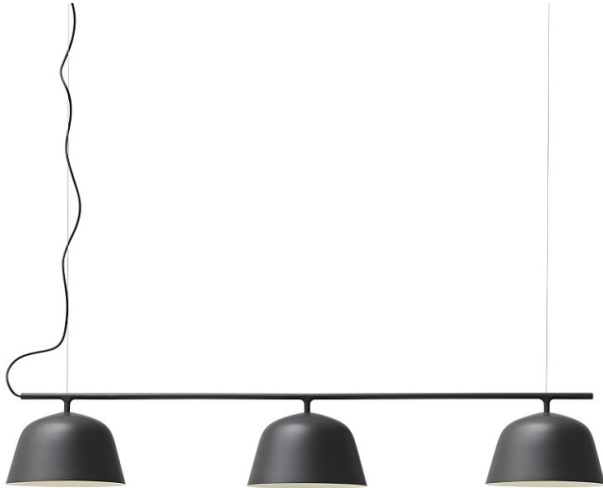

**MUUTO**

**Muuto Ambit Rail Lamp**

LA4796

SOURCE: <https://www.davidvillagelighting.co.uk/product/Muuto-Ambit-Rail-Lamp/17980>

**PRODUCT DESCRIPTION**

Designer: TAF Studio

**Ambit Rail Lamp by Muuto**

An extension to the [Ambit Collection](#), Muuto have developed a new interpretation of the quintessential billiard table lamp. Muuto's Ambit Rail is constructed out of three shades mounted onto a tube; a well-known yet charming typology which showcases what seems like a reformed, modernised chandelier. As with the rest of the Ambit Collection, the Ambit Rail is a lamp with lots of character, leaving a minimal yet striking impression which compliments a diverse set of surroundings.

The Muuto Ambit Rail was created with fluidity in mind - all joints and cables are hidden, and the supporting wires are remarkably thin, meaning the lamp appears seamlessly float in mid-air. Available in 5 colours, the Ambit Rail provides robust light that works great above a kitchen counter, bar or office desk.

**PRODUCT SPECIFICATION**

- Light Source:** 3 x Max 11W LED E14
- IP Code:** 20
- Dimming:** Dimmable via mains phase dimming.
- Dimensions:** Shade: Ø25cm  
Length: 126cm  
Height: 20cm  
Cable Length: 400cm