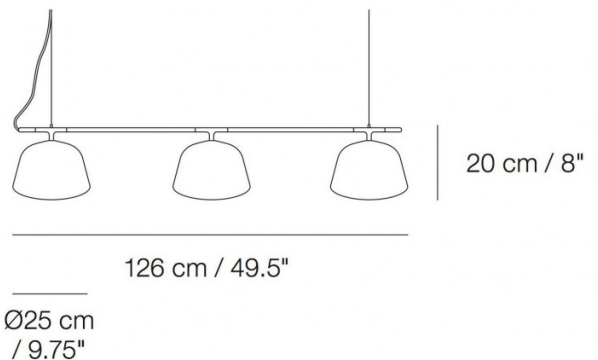

MUUTO

Muuto Ambit Rail Lamp

LA4796

SOURCE: <https://www.davidvillagelighting.co.uk/product/Muuto-Ambit-Rail-Lamp/17980>

PRODUCT DESCRIPTION

Designer: TAF Studio

Ambit Rail Lamp by Muuto

An extension to the [Ambit Collection](#), Muuto have developed a new interpretation of the quintessential billiard table lamp. Muuto's Ambit Rail is constructed out of three shades mounted onto a tube; a well-known yet charming typology which showcases what seems like a reformed, modernised chandelier. As with the rest of the Ambit Collection, the Ambit Rail is a lamp with lots of character, leaving a minimal yet striking impression which compliments a diverse set of surroundings.

The Muuto Ambit Rail was created with fluidity in mind - all joints and cables are hidden, and the supporting wires are remarkably thin, meaning the lamp appears seamlessly float in mid-air. Available in 5 colours, the Ambit Rail provides robust light that works great above a kitchen counter, bar or office desk.

PRODUCT SPECIFICATION

- Light Source:** 3 x Max 11W LED E14
- IP Code:** 20
- Dimming:** Dimmable via mains phase dimming.
- Dimensions:** Shade: Ø25cm
Length: 126cm
Height: 20cm
Cable Length: 400cm

For all sales and technical enquiries, please contact: