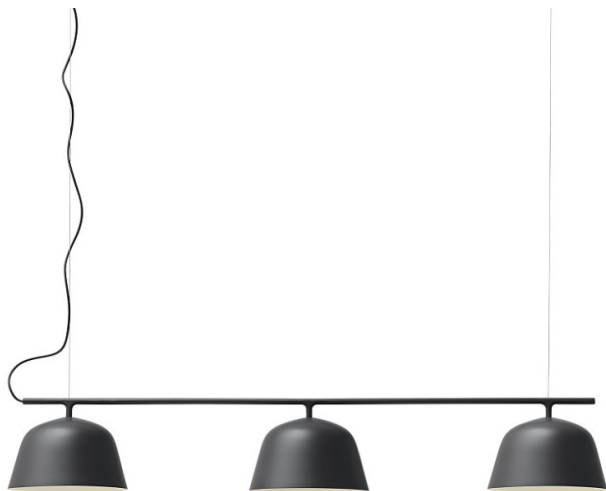

MUUTO

Muuto Ambit Rail Lamp

LA4796

SOURCE: <https://www.davidvillagelighting.co.uk/product/Muuto-Ambit-Rail-Lamp/17980>

PRODUCT DESCRIPTION

Designer: TAF Studio

Ambit Rail Lamp by Muuto

An extension to the [Ambit Collection](#), Muuto have developed a new interpretation of the quintessential billiard table lamp. Muuto's Ambit Rail is constructed out of three shades mounted onto a tube; a well-known yet charming typology which showcases what seems like a reformed, modernised chandelier. As with the rest of the Ambit Collection, the Ambit Rail is a lamp with lots of character, leaving a minimal yet striking impression which compliments a diverse set of surroundings.

The Muuto Ambit Rail was created with fluidity in mind - all joints and cables are hidden, and the supporting wires are remarkably thin, meaning the lamp appears seamlessly float in mid-air. Available in 5 colours, the Ambit Rail provides robust light that works great above a kitchen counter, bar or office desk.

PRODUCT SPECIFICATION

Light Source: 3 x Max 11W LED E14

IP Code: 20

Dimming: Dimmable via mains phase dimming.

Dimensions: Shade: Ø25cm
Length: 126cm
Height: 20cm
Cable Length: 400cm

For all sales and technical enquiries, please contact: