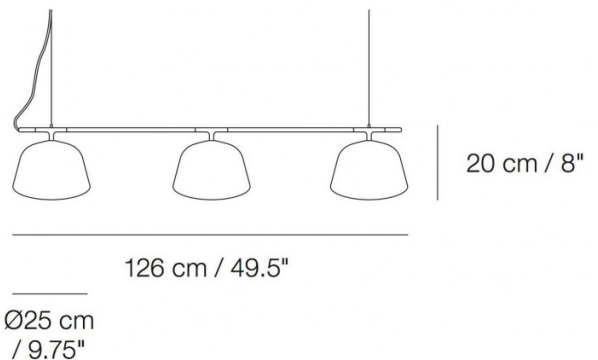

**MUUTO**

**Muuto Ambit Rail Lamp**

LA4796

SOURCE: <https://www.davidvillagelighting.co.uk/product/Muuto-Ambit-Rail-Lamp/17980>

**PRODUCT DESCRIPTION**

Designer: TAF Studio

**Ambit Rail Lamp by Muuto**

An extension to the [Ambit Collection](#), Muuto have developed a new interpretation of the quintessential billiard table lamp. Muuto's Ambit Rail is constructed out of three shades mounted onto a tube; a well-known yet charming typology which showcases what seems like a reformed, modernised chandelier. As with the rest of the Ambit Collection, the Ambit Rail is a lamp with lots of character, leaving a minimal yet striking impression which compliments a diverse set of surroundings.

The Muuto Ambit Rail was created with fluidity in mind - all joints and cables are hidden, and the supporting wires are remarkably thin, meaning the lamp appears seamlessly float in mid-air. Available in 5 colours, the Ambit Rail provides robust light that works great above a kitchen counter, bar or office desk.

**PRODUCT SPECIFICATION**

- Light Source:** 3 x Max 11W LED E14
- IP Code:** 20
- Dimming:** Dimmable via mains phase dimming.
- Dimensions:** Shade: Ø25cm  
Length: 126cm  
Height: 20cm  
Cable Length: 400cm