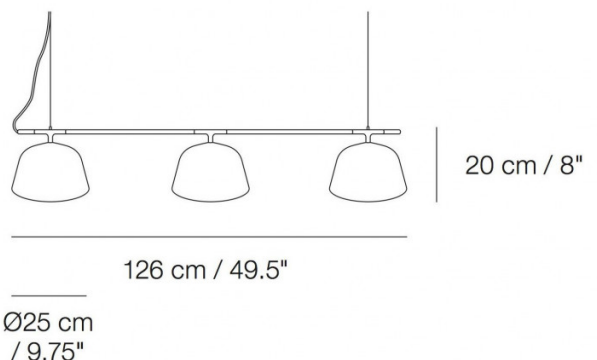

MUUTO

Muuto Ambit Rail Lamp

LA4796

SOURCE: <https://www.davidvillagelighting.co.uk/product/Muuto-Ambit-Rail-Lamp/17980>

PRODUCT DESCRIPTION

Designer: TAF Studio

Ambit Rail Lamp by Muuto

An extension to the [Ambit Collection](#), Muuto have developed a new interpretation of the quintessential billiard table lamp. Muuto's Ambit Rail is constructed out of three shades mounted onto a tube; a well-known yet charming typology which showcases what seems like a reformed, modernised chandelier. As with the rest of the Ambit Collection, the Ambit Rail is a lamp with lots of character, leaving a minimal yet striking impression which compliments a diverse set of surroundings.

The Muuto Ambit Rail was created with fluidity in mind - all joints and cables are hidden, and the supporting wires are remarkably thin, meaning the lamp appears seamlessly float in mid-air. Available in 5 colours, the Ambit Rail provides robust light that works great above a kitchen counter, bar or office desk.

PRODUCT SPECIFICATION

Light Source: 3 x Max 11W LED E14

IP Code: 20

Dimming: Dimmable via mains phase dimming.

Dimensions: Shade: Ø25cm
Length: 126cm
Height: 20cm
Cable Length: 400cm

For all sales and technical enquiries, please contact: