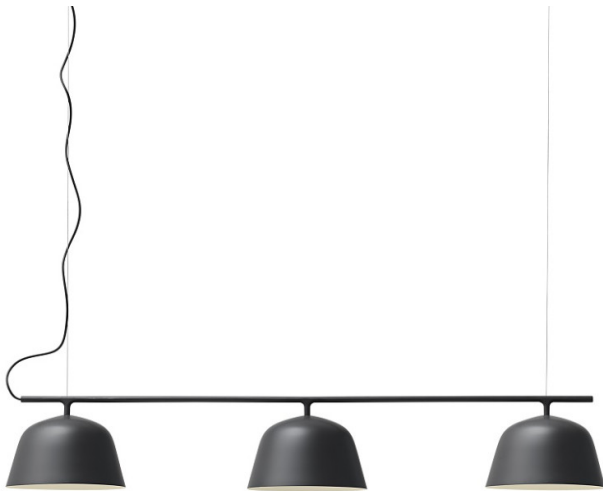

**MUUTO**

**Muuto Ambit Rail Lamp**

LA4796

SOURCE: <https://www.davidvillagelighting.co.uk/product/Muuto-Ambit-Rail-Lamp/17980>

**PRODUCT DESCRIPTION**

Designer: TAF Studio

**Ambit Rail Lamp by Muuto**

An extension to the [Ambit Collection](#), Muuto have developed a new interpretation of the quintessential billiard table lamp. Muuto's Ambit Rail is constructed out of three shades mounted onto a tube; a well-known yet charming typology which showcases what seems like a reformed, modernised chandelier. As with the rest of the Ambit Collection, the Ambit Rail is a lamp with lots of character, leaving a minimal yet striking impression which compliments a diverse set of surroundings.

The Muuto Ambit Rail was created with fluidity in mind - all joints and cables are hidden, and the supporting wires are remarkably thin, meaning the lamp appears seamlessly float in mid-air. Available in 5 colours, the Ambit Rail provides robust light that works great above a kitchen counter, bar or office desk.

**PRODUCT SPECIFICATION**

- Light Source:** 3 x Max 11W LED E14
- IP Code:** 20
- Dimming:** Dimmable via mains phase dimming.
- Dimensions:** Shade: Ø25cm  
Length: 126cm  
Height: 20cm  
Cable Length: 400cm