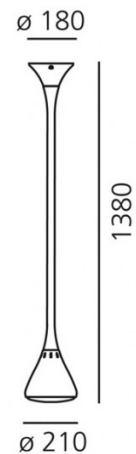

## PRODUCT SPECIFICATION

- Light Source:** 27W, 27000K, 1763 lumens
- IP Code:** 20
- Dimming:** Push to make/ switch dimming, dimmable using push to make switches. Please consult your electrician, additional wiring may be required on site.
- Dimensions:** 138 cm length  
 Ø 21 cm  
 Ø 18 cm wall fitting