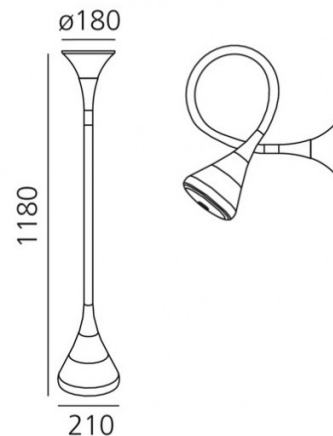

Artemide

Artemide Pipe LED Ceiling / Wall Light

LA4791

SOURCE: <https://www.davidvillagelighting.co.uk/product/Artemide-Pipe-LED-Ceiling-Wall-Light/17975>

PRODUCT DESCRIPTION

Designer: Herzog & De Meuron

Artemide Pipe Ceiling / Wall LED

The Pipe lights were designed with flexibility in mind, allowing for both movement and functionality. Pipe has an adjustable stem and diffuser which can be adjusted, and re-adjusted, as many times to your preferred position. The undulating shape of the Pipe light creates a playful, somewhat mischievous, atmosphere. The diffuser is lightly perforated and let some light to escape and further highlight these details on the light. The Pipe light can be install either as a wall or ceiling lamp, but the family also includes a floor lamp and a suspension. Pipe lights have been reinterpreted to include the latest LED technology, with less power consumption and better light quality.

PRODUCT SPECIFICATION

Light Source:	27W, 2700K, 1763 lumens
IP Code:	20
Dimming:	Push to make/ switch dimming, dimmable using push to make switches. Please consult your electrician, additional wiring may be required on site.
Dimensions:	118 cm length Ø 21 cm diffuser Ø 18 cm wall fitting