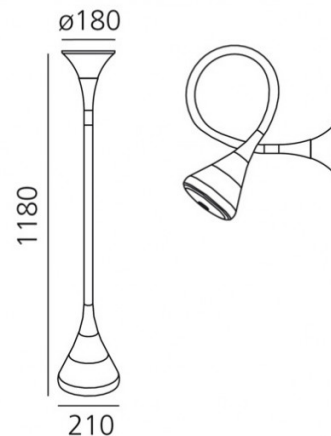

# Artemide Pipe LED Ceiling / Wall Light

LA4791

SOURCE: <https://www.davidvillagelighting.co.uk/product/Artemide-Pipe-LED-Ceiling-Wall-Light/17975>

## Artemide Pipe Ceiling / Wall LED

The Pipe lights were designed with flexibility in mind, allowing for both movement and functionality. Pipe has an adjustable stem and diffuser which can be adjusted, and re-adjusted, as many times to your preferred position. The undulating shape of the Pipe light creates a playful, somewhat mischievous, atmosphere. The diffuser is lightly perforated and let some light to escape and further highlight these details on the light. The Pipe light can be install either as a wall or ceiling lamp, but the family also includes a floor lamp and a suspension. Pipe lights have been reinterpreted to include the latest LED technology, with less power consumption and better light quality.

## PRODUCT SPECIFICATION

- Light Source:** 27W, 2700K, 1763 lumens
- IP Code:** 20
- Dimming:** Push to make/ switch dimming, dimmable using push to make switches. Please consult your electrician, additional wiring may be required on site.
- Dimensions:** 118 cm length  
Ø 21 cm diffuser  
Ø 18 cm wall fitting