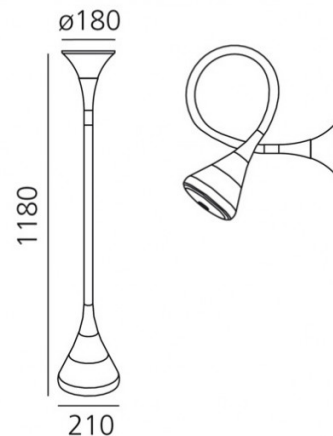

Artemide

Artemide Pipe LED Ceiling / Wall Light

LA4791

SOURCE: <https://www.davidvillagelighting.co.uk/product/Artemide-Pipe-LED-Ceiling-Wall-Light/17975>

PRODUCT DESCRIPTION

Designer: Herzog & De Meuron

Artemide Pipe Ceiling / Wall LED

The Pipe lights were designed with flexibility in mind, allowing for both movement and functionality. Pipe has an adjustable stem and diffuser which can be adjusted, and re-adjusted, as many times to your preferred position. The undulating shape of the Pipe light creates a playful, somewhat mischievous, atmosphere. The diffuser is lightly perforated and let some light to escape and further highlight these details on the light. The Pipe light can be install either as a wall or ceiling lamp, but the family also includes a floor lamp and a suspension. Pipe lights have been reinterpreted to include the latest LED technology, with less power consumption and better light quality.

PRODUCT SPECIFICATION

- Light Source:** 27W, 2700K, 1763 lumens
- IP Code:** 20
- Dimming:** Push to make/ switch dimming, dimmable using push to make switches. Please consult your electrician, additional wiring may be required on site.
- Dimensions:** 118 cm length
Ø 21 cm diffuser
Ø 18 cm wall fitting