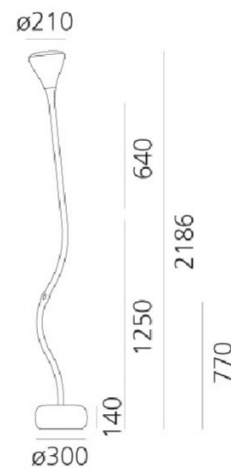

## PRODUCT SPECIFICATION

- Light Source:** 27W, 2700K, 1763 lumens
- IP Code:** 20
- Dimming:** Integrated dimmer on the product.
- Dimensions:** 218.6 cm height  
 Ø 30 cm x 14 cm base  
 Ø 21 cm diffuser