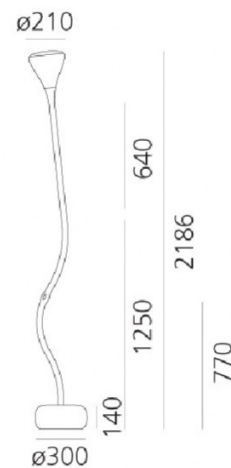

A playful lamp with an undulating form and a silicone coated steel base. The diffuser has small circular perforations through which light escapes and beautifully highlights the Pipe's decorative details. All Pipe lights have been re-imagined with an integrated LED source, becoming energy efficient and eco-friendly. Explore the Pipe Collection, designed by Herzog and De Meuron.

## PRODUCT SPECIFICATION

**Light Source:** 27W, 2700K, 1763 lumens

**IP Code:** 20

**Dimming:** Integrated dimmer on the product.

**Dimensions:** 218.6 cm height  
 Ø 30 cm x 14 cm base  
 Ø 21 cm diffuser