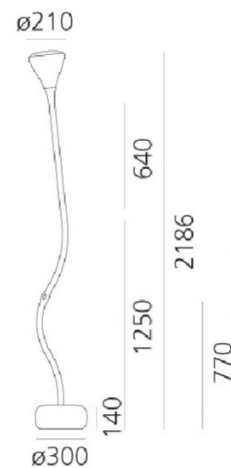

A playful lamp with an undulating form and a silicone coated steel base. The diffuser has small circular perforations through which light escapes and beautifully highlights the Pipe's decorative details. All Pipe lights have been re-imagined with an integrated LED source, becoming energy efficient and eco-friendly. Explore the Pipe Collection, designed by Herzog and De Meuron.

PRODUCT SPECIFICATION

Light Source: 27W, 2700K, 1763 lumens

IP Code: 20

Dimming: Integrated dimmer on the product.

Dimensions: 218.6 cm height
 Ø 30 cm x 14 cm base
 Ø 21 cm diffuser

For all sales and technical enquiries, please contact: