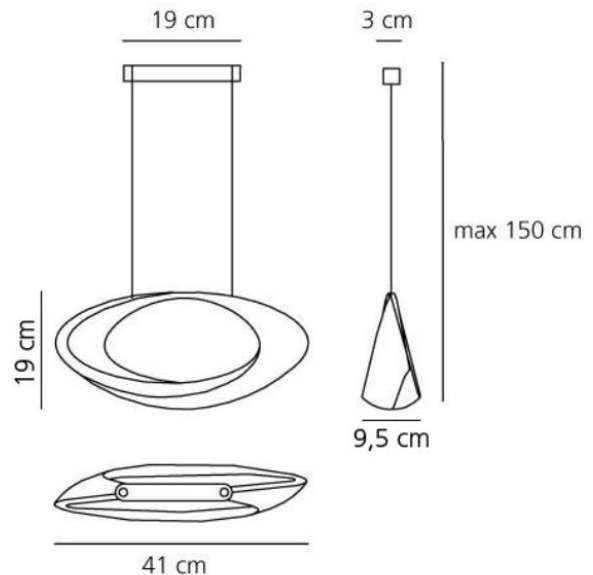

Cabildo was designed by Eric Sole, winning the Good Design Award The Chicago Atheneum in 2008. The suspension light is a stunning example of lighting and sculpture meet. It's minimalist design is further enhanced by the shape of body, with a curved shape that gives out a play of light when the light flow through it. Equipped with an integrated LED, the light comes in two versions, with a choice of colour temperature (2700K or 3000K). The collection also includes a [floor](#) and [wall](#) light.

PRODUCT SPECIFICATION

- Light Source:** 44W, 2700K, 2641lumens or 44W, 3000K, 2824lumens
- IP Code:** 20
- Dimming:** Push to make/ switch dimming, dimmable using push to make switches. Please consult your electrician, additional wiring may be required on site.
- Dimensions:** 41 cm width
19 cm depth
150 cm max cord length
19.7 x 9.5 cm ceiling canopy