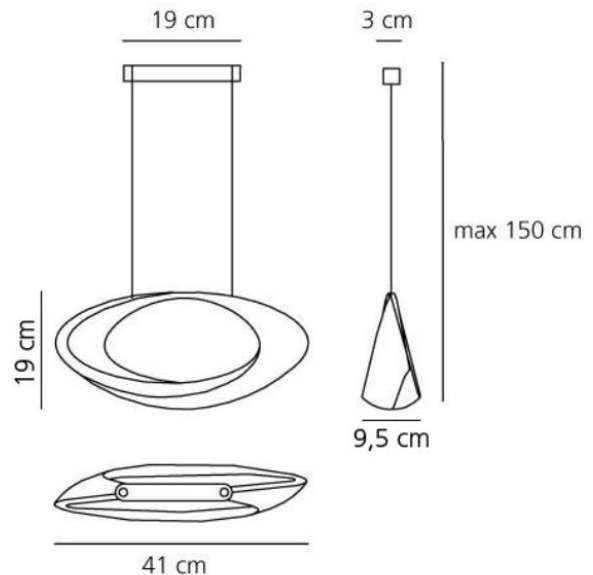

Cabildo was designed by Eric Sole, winning the Good Design Award The Chicago Atheneum in 2008. The suspension light is a stunning example of lighting and sculpture meet. It's minimalist design is further enhanced by the shape of body, with a curved shape that gives out a play of light when the light flow through it. Equipped with an integrated LED, the light comes in two version, with a choice of colour temperature (2700K or 3000K). The collection also includes a [floor](#) and [wall](#) light.

PRODUCT SPECIFICATION

- Light Source:** 44W, 2700K, 2641lumens or 44W, 3000K, 2824lumens
- IP Code:** 20
- Dimming:** Push to make/ switch dimming, dimmable using push to make switches. Please consult your electrician, additional wiring may be required on site.
- Dimensions:** 41 cm width
19 cm depth
150 cm max cord length
19.7 x 9.5 cm ceiling canopy