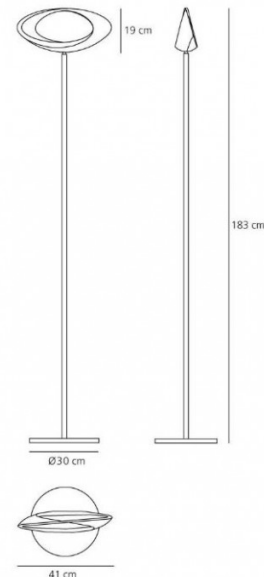

Artemide

Artemide Cabildo LED Floor Lamp

LA4788

SOURCE: <https://www.davidvillagelighting.co.uk/product/Artemide-Cabildo-LED-Floor-Lamp/17972>

PRODUCT DESCRIPTION

Designer: Eric Sole

Cabildo LED Floor by Artemide

Designed by Eric Sole, the Cabildo collection includes a floor lamp, wall light and suspension light. Cabildo has a sculptural form, with a diffuser that creates a stunning effect when the light flows through it. A simple and minimalist design, the Cabildo floor lamp has a steel base and stem. When switched on, the light shapes the lamp and brings out its form, like a ring of light. The lamp was awarded the Good Design Award The Chicago Athenaeum in 2008. Cabildo is painted white and you can select a colour temperature of either 2700K or 3000K.

PRODUCT SPECIFICATION

- Light Source:** 44W, 2700K, 2641lumens or 44W, 3000K, 2824lm
- IP Code:** 20
- Dimming:** Integrated dimmer on the product.
- Dimensions:** 183 cm height
 Ø 30 cm base
 41 cm shade length
 19 cm shade height