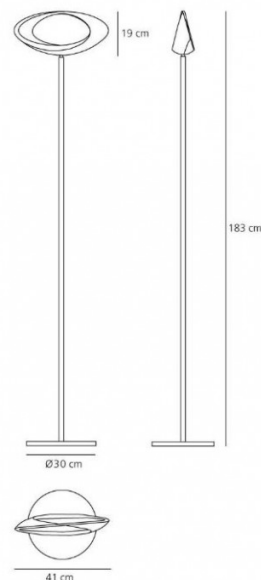

## PRODUCT SPECIFICATION

- Light Source:** 44W, 2700K, 2641lumens or 44W, 3000K, 2824lm
- IP Code:** 20
- Dimming:** Integrated dimmer on the product.
- Dimensions:** 183 cm height  
 Ø 30 cm base  
 41 cm shade length  
 19 cm shade height