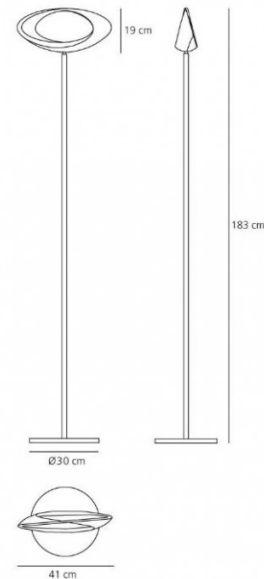

Artemide

Artemide Cabildo LED Floor Lamp

LA4788

SOURCE: <https://www.davidvillagelighting.co.uk/product/Artemide-Cabildo-LED-Floor-Lamp/17972>

PRODUCT DESCRIPTION

Designer: Eric Sole

Cabildo LED Floor by Artemide

Designed by Eric Sole, the Cabildo collection includes a floor lamp, wall light and suspension light. Cabildo has a sculptural form, with a diffuser that creates a stunning effect when the light flows through it. A simple and minimalist design, the Cabildo floor lamp has a steel base and stem. When switched on, the light shapes the lamp and brings out its form, like a ring of light. The lamp was awarded the Good Design Award The Chicago Athenaeum in 2008. Cabildo is painted white and you can select a colour temperature of either 2700K or 3000K.

PRODUCT SPECIFICATION

- Light Source:** 44W, 2700K, 2641lumens or 44W, 3000K, 2824lm
- IP Code:** 20
- Dimming:** Integrated dimmer on the product.
- Dimensions:** 183 cm height
 Ø 30 cm base
 41 cm shade length
 19 cm shade height