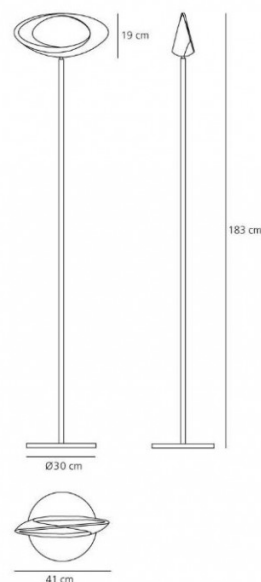

Artemide

Artemide Cabildo LED Floor Lamp

LA4788

SOURCE: <https://www.davidvillagelighting.co.uk/product/Artemide-Cabildo-LED-Floor-Lamp/17972>

PRODUCT DESCRIPTION

Designer: Eric Sole

Cabildo LED Floor by Artemide

Designed by Eric Sole, the Cabildo collection includes a floor lamp, wall light and suspension light. Cabildo has a sculptural form, with a diffuser that creates a stunning effect when the light flows through it. A simple and minimalist design, the Cabildo floor lamp has a steel base and stem. When switched on, the light shapes the lamp and brings out its form, like a ring of light. The lamp was awarded the Good Design Award The Chicago Athenaeum in 2008. Cabildo is painted white and you can select a colour temperature of either 2700K or 3000K.

PRODUCT SPECIFICATION

- Light Source:** 44W, 2700K, 2641lumens or 44W, 3000K, 2824lm
- IP Code:** 20
- Dimming:** Integrated dimmer on the product.
- Dimensions:** 183 cm height
 Ø 30 cm base
 41 cm shade length
 19 cm shade height