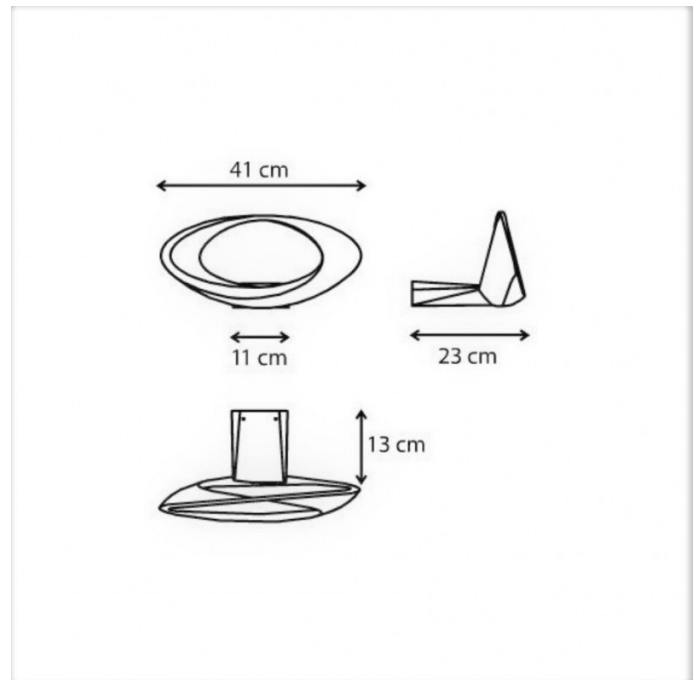

Cabildo was designed by Eric Sole and was awarded the Good Design Award The Chicago Atheneum in 2008. It is a true example of the where lighting and sculptural form become one. The curved and twisted body of the lamp, creates a play of light on the wall when the light flows through it. Cabildo is available in a white aluminium finish, and you can select between 2700K or 3000K colour temperature.

PRODUCT SPECIFICATION

- Light Source:** 28W, 2700K, 1996lumens or 28W, 3000K, 2137lumens
- IP Code:** 20
- Dimming:** Push to make/ switch dimming, dimmable using push to make switches. Please consult your electrician, additional wiring may be required on site.
- Dimensions:** 41 cm width  
20 cm depth  
19 cm height