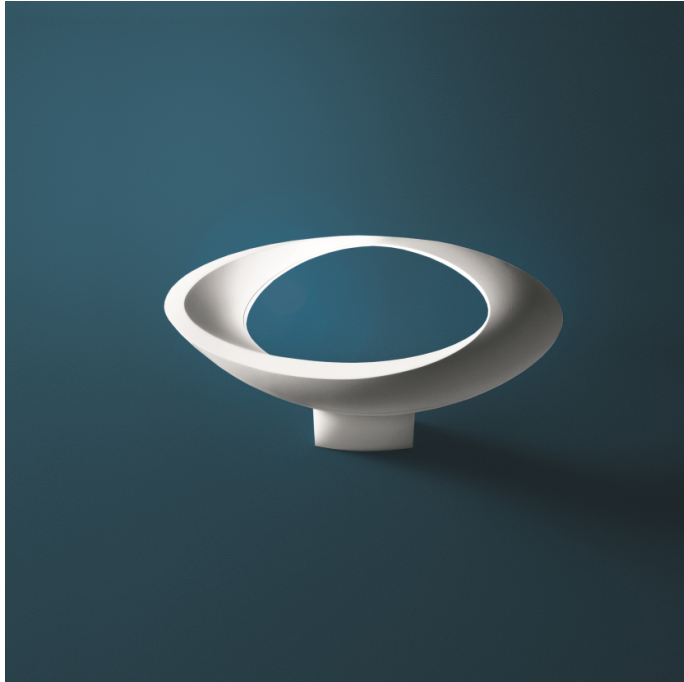

# Artemide Cabildo LED Wall Light

LA4787

SOURCE: <https://www.davidvillagelighting.co.uk/product/Artemide-Cabildo-LED-Wall-Light/17971>

## PRODUCT DESCRIPTION

Designer: Eric Sole

### Cabildo LED Wall by Artemide

Cabildo was designed by Eric Sole and was awarded the Good Design Award The Chicago Atheneum in 2008. It is a true example of the where lighting and sculptural form become one. The curved and twisted body of the lamp, creates a play of light on the wall when the light flows through it. Cabildo is available in a white aluminium finish, and you can select between 2700K or 3000K colour temperature.

## PRODUCT SPECIFICATION

- Light Source:** 28W, 2700K, 1996lumens or 28W, 3000K, 2137lumens
- IP Code:** 20
- Dimming:** Push to make/ switch dimming, dimmable using push to make switches. Please consult your electrician, additional wiring may be required on site.
- Dimensions:** 41 cm width  
20 cm depth  
19 cm height