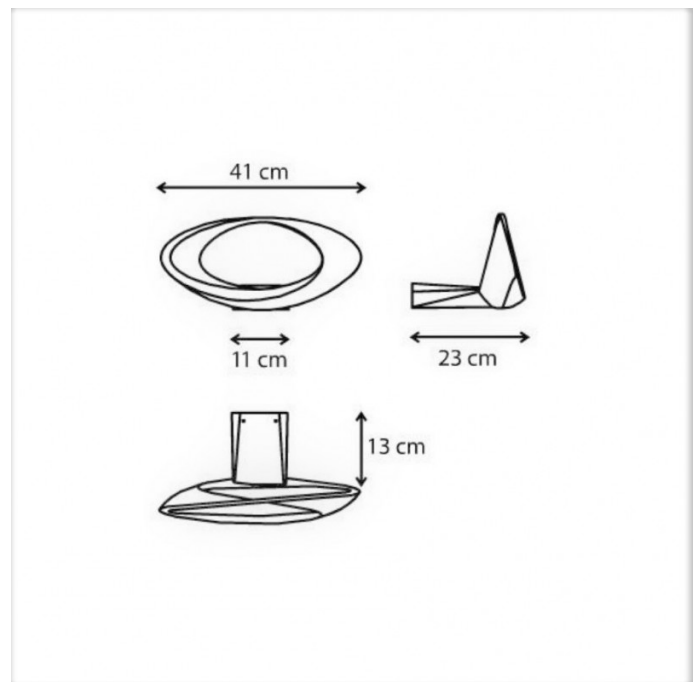

## PRODUCT SPECIFICATION

- Light Source:** 28W, 2700K, 1996lumens or 28W, 3000K, 2137lumens
- IP Code:** 20
- Dimming:** Push to make/ switch dimming, dimmable using push to make switches. Please consult your electrician, additional wiring may be required on site.
- Dimensions:** 41 cm width  
20 cm depth  
19 cm height