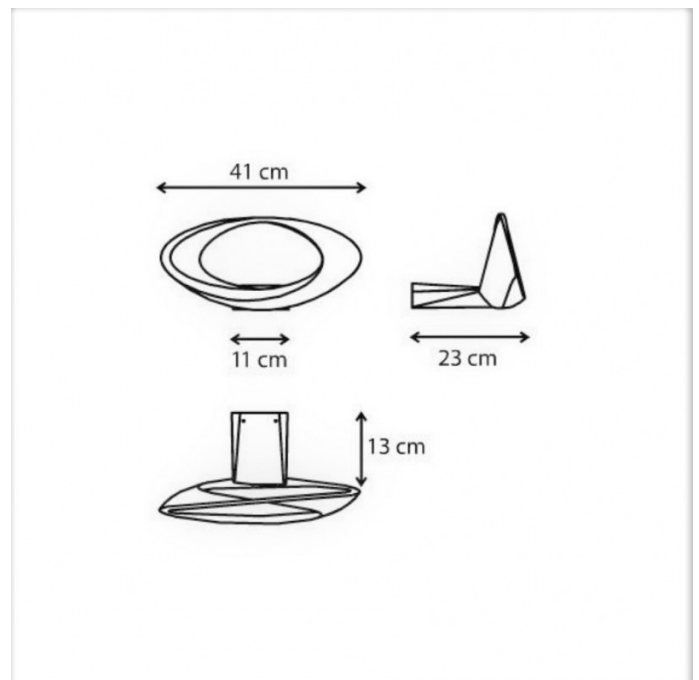

## PRODUCT SPECIFICATION

- Light Source:** 28W, 2700K, 1996lumens or 28W, 3000K, 2137lumens
- IP Code:** 20
- Dimming:** Push to make/ switch dimming, dimmable using push to make switches. Please consult your electrician, additional wiring may be required on site.
- Dimensions:** 41 cm width  
20 cm depth  
19 cm height