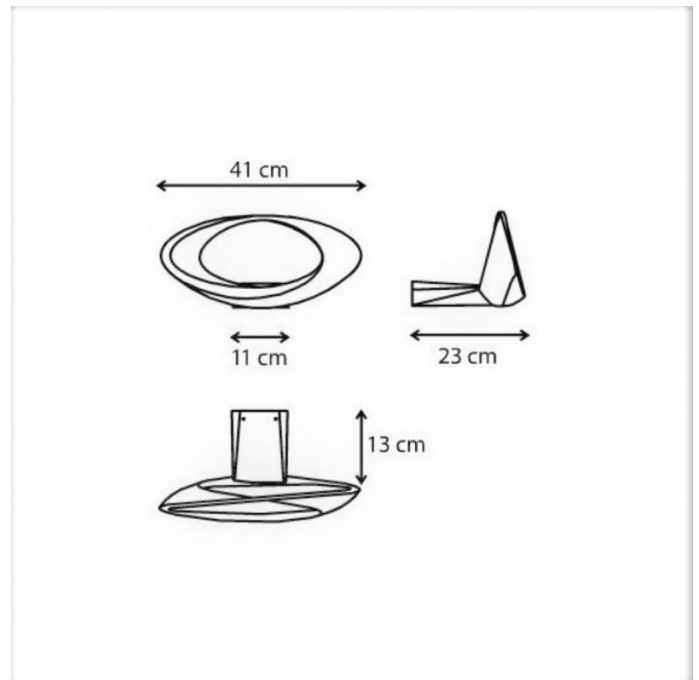

## PRODUCT SPECIFICATION

- Light Source:** 28W, 2700K, 1996lumens or 28W, 3000K, 2137lumens
- IP Code:** 20
- Dimming:** Push to make/ switch dimming, dimmable using push to make switches. Please consult your electrician, additional wiring may be required on site.
- Dimensions:** 41 cm width  
20 cm depth  
19 cm height