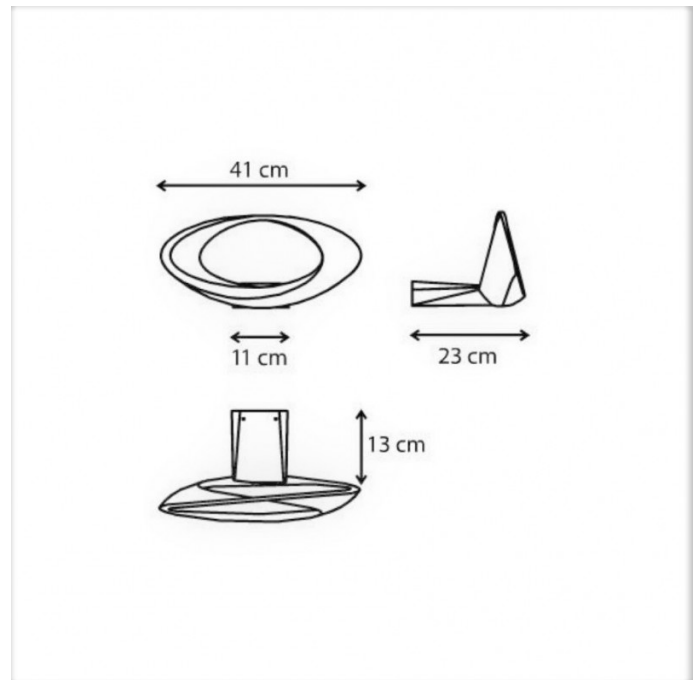

## PRODUCT SPECIFICATION

- Light Source:** 28W, 2700K, 1996lumens or 28W, 3000K, 2137lumens
- IP Code:** 20
- Dimming:** Push to make/ switch dimming, dimmable using push to make switches. Please consult your electrician, additional wiring may be required on site.
- Dimensions:** 41 cm width  
20 cm depth  
19 cm height