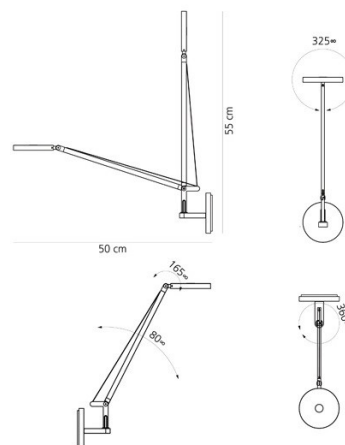

The Demetra Micro is also available as a wall version. With its compact size and broad range of movement available, the Demetra Micro wall light becomes a premium designer product. The head/diffuser is fully adjustable, allowing for a wide range of movement; you can tilt and rotate the head, while the arm is adjustable by up to 80°.

PRODUCT SPECIFICATION

Light Source: 6W, 2700K, 241 lumens
or
6W, 3000K, 257 lumens

IP Code: 20

Dimming: Dimmable with microswitch located on head.

Dimensions: 8-51 cm depth
18-55 cm height

For all sales and technical enquiries, please contact: