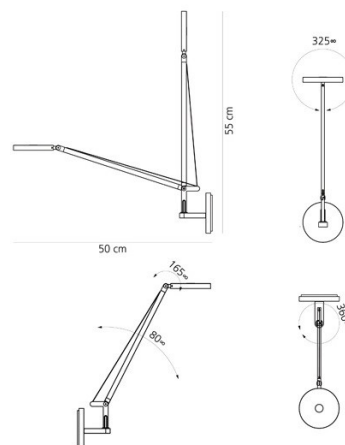

Artemide

Artemide Demetra Micro LED Wall Light

LA4785

SOURCE: <https://www.davidvillagelighting.co.uk/product/Artemide-Demetra-Micro-LED-Wall-Light/17960>

PRODUCT DESCRIPTION

Designer: Naoto Fukasawa

Demetra Micro Wall Lamp LED by Artemide

The Demetra Micro is also available as a wall version. With its compact size and broad range of movement available, the Demetra Micro wall light becomes a premium designer product. The head/diffuser is fully adjustable, allowing for a wide range of movement; you can tilt and rotate the head, while the arm is adjustable by up to 80°.

As with most Demetra lights, the Demetra Micro has an integrated dimmer switch atop the head/diffuser. You can adjust light intensity and dim the wall light depending on the need and instantly change the room's atmosphere. Equipped with an integrated LED source, offering high efficiency light and various interactive functions, Demetra lights offer the perfect balance of form and function.

Explore the [Demetra Collection](#) which includes a wide range of lights, floor lamps, desk and table lamps and spotlights. The Collection is further complimented with the addition of the [Demetra Professional](#) task lights, which offer high illuminance with a more complex diffuser.

PRODUCT SPECIFICATION

Light Source: 6W, 2700K, 241 lumens
or
6W, 3000K, 257 lumens

IP Code: 20

Dimming: Dimmable with microswitch located on head.

Dimensions: 8-51 cm depth
18-55 cm height