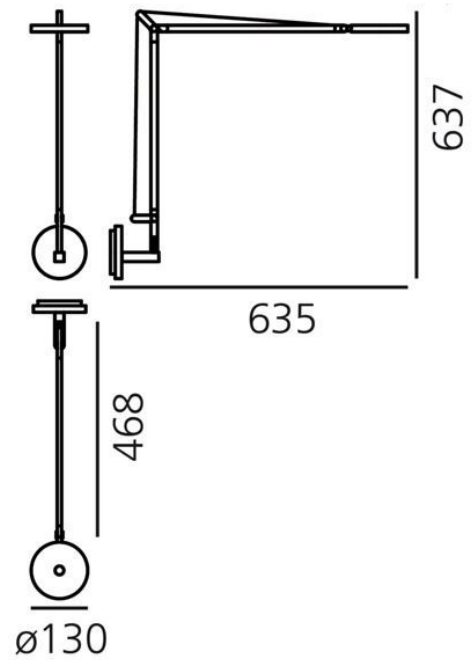

PRODUCT SPECIFICATION

Light Source: 8W, 3000K, 385 lumens

IP Code: 20

Dimming: Integrated microswitch included on product.

Dimensions: 63.5 cm depth
63.7 cm height
Ø 13 cm

For all sales and technical enquiries, please contact:

+44 (0)114 263 4266

info@davidvillagelighting.co.uk

www.davidvillagelighting.co.uk