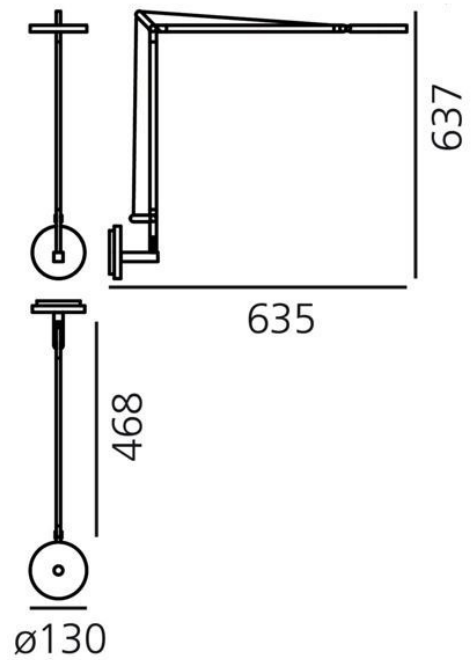

PRODUCT SPECIFICATION

Light Source: 8W, 3000K, 385 lumens

IP Code: 20

Dimming: Integrated microswitch included on product.

Dimensions: 63.5 cm depth
63.7 cm height
Ø 13 cm

For all sales and technical enquiries, please contact: