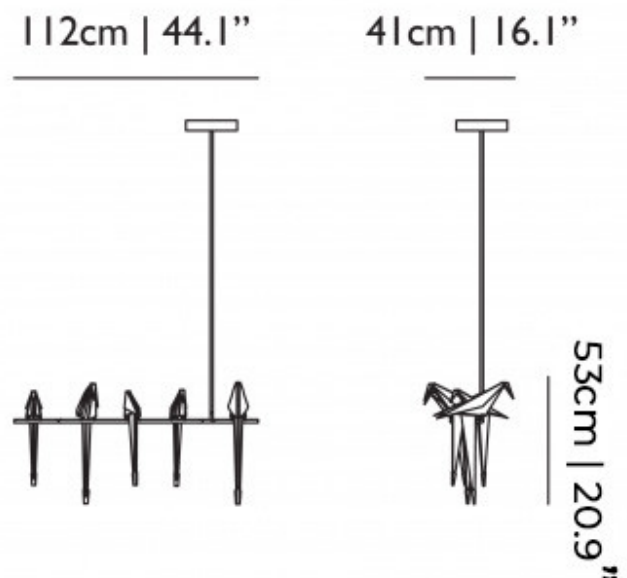

As if submerged into the rain forest, tranquility and nature take over, with the Perch Light Branch. The suspension was designed by architect and designer Umut Yamac for Dutch company, Moooi. Yamac envisioned a light that would interact with its surroundings as well as the used could interact with the light. A soft touch or a small breeze will instantly set the birds in motion and they will gently swing on the branch. He also experimented with various types of paper, before choosing the archival, polypropylene paper as he adored the way it diffused the light. The paper is then folded into shape, using the origami methods and turn it into this familiar avian shape. The rest of the birds' details as well as the branch are made of brass painted aluminium.

The Moooi Perch Light Branch includes three small and two large birds that rest atop a 1.5 metre brass branch. The suspension emits a warm and diffused glow into every direction. The Perch Light Branch can be installed above a dining table, the foyer or even in the corner of a room as an accent piece, guaranteed to instantly draw all eyes. Explore the rest of the Perch Light Collection which includes [floor](#) and [table](#) lamps and [wall lights](#).

Enclosed there are 6 parts of suspension poles in 3 different sizes : 2x10cm, 2x15 cm, 2x50cm (total 1.5m). Additional poles are available on special request.

PRODUCT SPECIFICATION

Light Source:	25W, 3000K, 560 Lumens
IP Code:	20
Dimming:	Dimmable via 1-10v dimming systems. Please consult your electrician, additional wiring may be required on site.
Dimensions:	Length: 112cm Height: 53cm Width: 41cm Canopy: 20.5cm Cable Length: 30- 400cm (10m. on request)