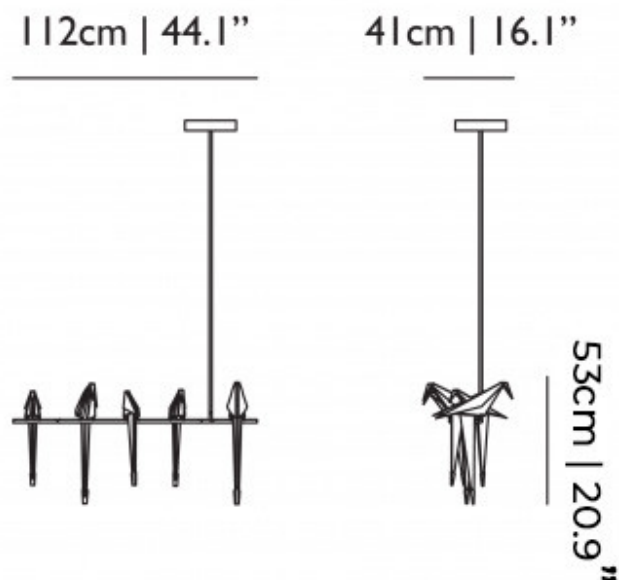

m o o o i

Moooi Perch Branch LED Suspension

LA4773

SOURCE: <https://www.davidvillagelighting.co.uk/product/Moooi-Perch-Branch-LED-Suspension/17928>

PRODUCT DESCRIPTION

Designer: Umut Yamac

Perch Branch by Moooi

As if submerged into the rain forest, tranquility and nature take over, with the Perch Light Branch. The suspension was designed by architect and designer Umut Yamac for Dutch company, Moooi. Yamac envisioned a light that would interact with its surroundings as well as the used could interact with the light. A soft touch or a small breeze will instantly set the birds in motion and they will gently swing on the branch. He also experimented with various types of paper, before choosing the archival, polypropylene paper as he adored the way it diffused the light. The paper is then folded into shape, using the origami methods and turn it into this familiar avian shape. The rest of the birds' details as well as the branch are made of brass painted aluminium.

The Moooi Perch Light Branch includes three small and two large birds that rest atop a 1.5 metre brass branch. The suspension emits a warm and diffused glow into every direction. The Perch Light Branch can be installed above a dining table, the foyer or even in the corner of a room as an accent piece, guaranteed to instantly draw all eyes. Explore the rest of the Perch Light Collection which includes [floor](#) and [table](#) lamps and [wall lights](#).

Enclosed there are 6 parts of suspension poles in 3 different sizes : 2x10cm, 2x15 cm, 2x50cm (total 1.5m). Additional poles are available on special request.

PRODUCT SPECIFICATION

Light Source:	25W, 3000K, 560 Lumens
IP Code:	20
Dimming:	Dimmable via 1-10v dimming systems. Please consult your electrician, additional wiring may be required on site.
Dimensions:	Length: 112cm Height: 53cm Width: 41cm Canopy: 20.5cm Cable Length: 30- 400cm (10m. on request)