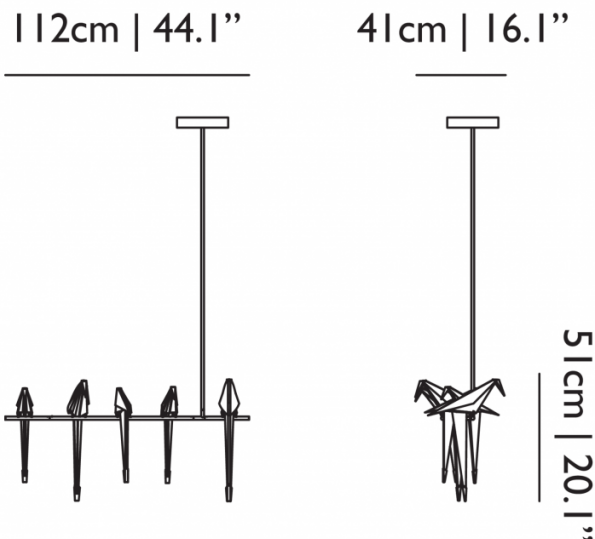

m o o o i

Moooi Perch Branch LED Suspension

LA4773

SOURCE: <https://www.davidvillagelighting.co.uk/product/Moooi-Perch-Branch-LED-Suspension/17928>

PRODUCT DESCRIPTION

Designer: Umut Yamac

Perch Branch by Moooi

As if submerged into the rain forest, tranquility and nature take over, with the Perch Light Branch. The suspension was designed by architect and designer Umut Yamac for Dutch company, Moooi. Yamac envisioned a light that would interact with its surroundings as well as the used could interact with the light. A soft touch or a small breeze will instantly set the birds in motion and they will gently swing on the branch. He also experimented with various types of paper, before choosing the archival, polypropylene paper as he adored the way it diffused the light. The paper is then folded into shape, using the origami methods and turn it into this familiar avian shape. The rest of the birds' details as well as the branch are made of brass painted aluminium.

The Moooi Perch Light Branch includes three small and two large birds that rest atop a 1.5 metre brass branch. The suspension emits a warm and diffused glow into every direction. The Perch Light Branch can be installed above a dining table, the foyer or even in the corner of a room as an accent piece, guaranteed to instantly draw all eyes. Explore the rest of the Perch Light Collection which includes [floor](#) and [table](#) lamps and [wall lights](#).

Enclosed there are 6 parts of suspension poles in 3 different sizes : 2x10cm, 2x15 cm, 2x50cm (total 1.5m). Additional poles are available on special request.

PRODUCT SPECIFICATION

Light Source:	15W, 2700K, 560 Lumens
IP Code:	20
Dimming:	Dimmable via 1-10v dimming systems. Please consult your electrician, additional wiring may be required on site.
Dimensions:	Length: 112cm Height: 51cm Width: 41cm Canopy: 20.5cm Cable Length: 30- 400cm (10m. on request)