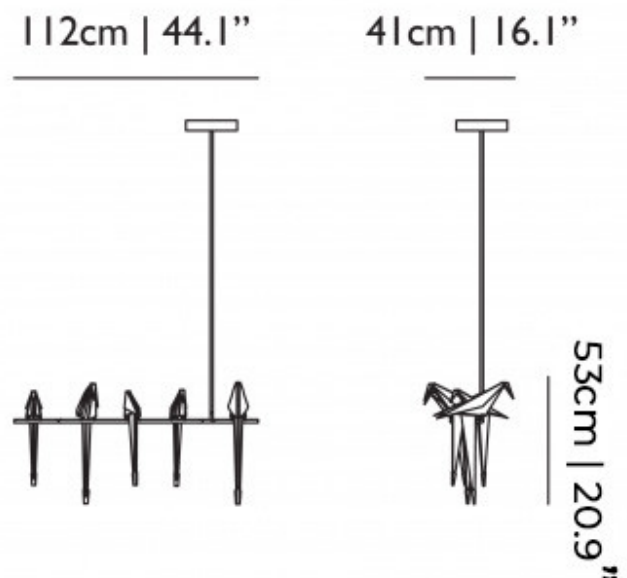

m o o o i

Moooi Perch Branch LED Suspension

LA4773

SOURCE: <https://www.davidvillagelighting.co.uk/product/Moooi-Perch-Branch-LED-Suspension/17928>

PRODUCT DESCRIPTION

Designer: Umut Yamac

Perch Branch by Moooi

As if submerged into the rain forest, tranquility and nature take over, with the Perch Light Branch. The suspension was designed by architect and designer Umut Yamac for Dutch company, Moooi. Yamac envisioned a light that would interact with its surroundings as well as the used could interact with the light. A soft touch or a small breeze will instantly set the birds in motion and they will gently swing on the branch. He also experimented with various types of paper, before choosing the archival, polypropylene paper as he adored the way it diffused the light. The paper is then folded into shape, using the origami methods and turn it into this familiar avian shape. The rest of the birds' details as well as the branch are made of brass painted aluminium.

The Moooi Perch Light Branch includes three small and two large birds that rest atop a 1.5 metre brass branch. The suspension emits a warm and diffused glow into every direction. The Perch Light Branch can be installed above a dining table, the foyer or even in the corner of a room as an accent piece, guaranteed to instantly draw all eyes. Explore the rest of the Perch Light Collection which includes [floor](#) and [table](#) lamps and [wall lights](#).

Enclosed there are 6 parts of suspension poles in 3 different sizes : 2x10cm, 2x15 cm, 2x50cm (total 1.5m). Additional poles are available on special request.

PRODUCT SPECIFICATION

Light Source:	25W, 3000K, 560 Lumens
IP Code:	20
Dimming:	Dimmable via 1-10v dimming systems. Please consult your electrician, additional wiring may be required on site.
Dimensions:	Length: 112cm Height: 53cm Width: 41cm Canopy: 20.5cm Cable Length: 30- 400cm (10m. on request)