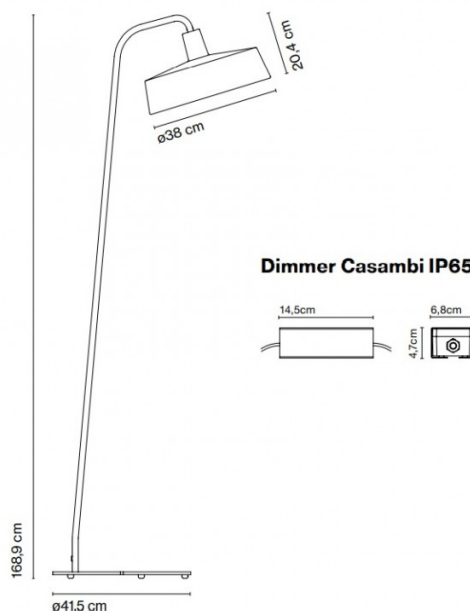

PRODUCT SPECIFICATION

- **Light Source:** 15.5W, 2700K, 1019 Lumens
- **IP Code:** 44
- **Dimming:** Bluetooth smart wireless trailing edge dimmer that adjusts light intensity or switches the lamp ON/OFF. Available in Android or iOS with the app Casambi.
- **Dimensions:** Base: Ø41.5cm
  Shade: Ø38cm
  Height: 168.9cm
  Cable Length: 200cm

Soho 38 P