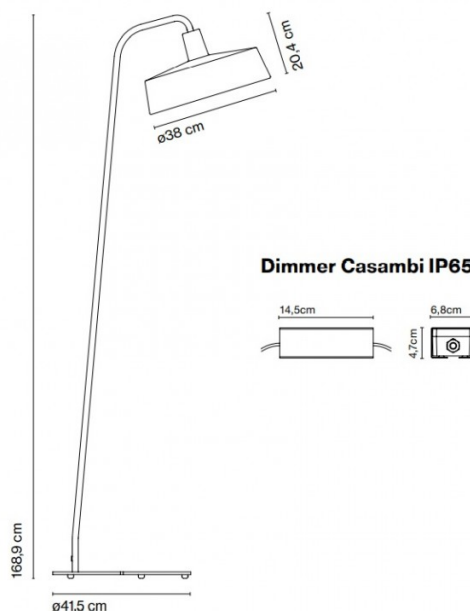

PRODUCT SPECIFICATION

Light Source:	8.2W, 2700K, 913 Lumens
IP Code:	44
Dimming:	Bluetooth smart wireless trailing edge dimmer that adjusts light intensity or switches the lamp ON/OFF. Available in Android or iOS with the app Casambi.
Dimensions:	Base: Ø41.5cm Shade: Ø38cm Height: 168.9cm Cable Length: 200cm

Soho 38 P