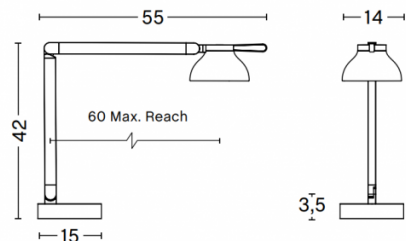

**PRODUCT SPECIFICATION**

- Light Source:** 5.7W, 3100K, 363 Lumens
- IP Code:** 20
- Dimming:** Integrated dimmer on the product.
- Dimensions:** Depth: 55cm  
Height: 42cm  
Width: 14cm  
Base: 15 x 3.5cm
- Cable Length: 200cm