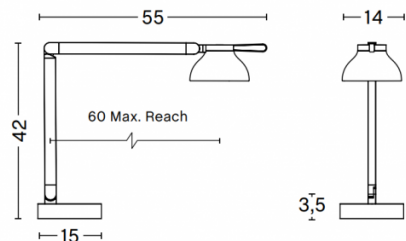

**PRODUCT SPECIFICATION**

- Light Source:** 5.7W, 3100K, 363 Lumens
- IP Code:** 20
- Dimming:** Integrated dimmer on the product.
- Dimensions:**
  - Depth: 55cm
  - Height: 42cm
  - Width: 14cm
  - Base: 15 x 3.5cm
- Cable Length: 200cm