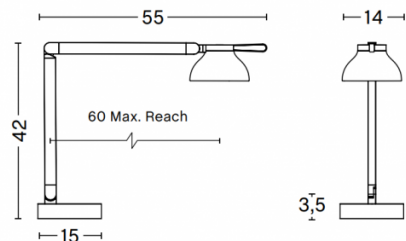

**PRODUCT SPECIFICATION**

- Light Source:** 5.7W, 3100K, 363 Lumens
- IP Code:** 20
- Dimming:** Integrated dimmer on the product.
- Dimensions:** Depth: 55cm  
 Height: 42cm  
 Width: 14cm  
 Base: 15 x 3.5cm  
  
 Cable Length: 200cm