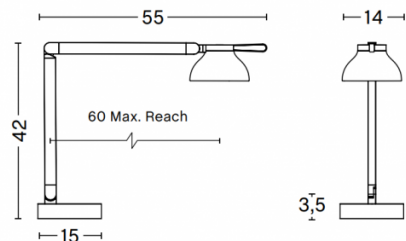

PRODUCT SPECIFICATION

- Light Source:** 5.7W, 3100K, 407 Lumens
- IP Code:** 20
- Dimming:** Integrated dimmer on the product.
- Dimensions:** Depth: 55cm
Height: 42cm
Width: 14cm
Base: 15 x 3.5cm
- Cable Length: 200cm