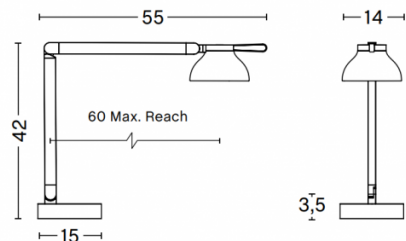

PRODUCT SPECIFICATION

- Light Source:** 5.7W, 3100K, 407 Lumens
- IP Code:** 20
- Dimming:** Integrated dimmer on the product.
- Dimensions:**
 - Depth: 55cm
 - Height: 42cm
 - Width: 14cm
 - Base: 15 x 3.5cm
- Cable Length: 200cm