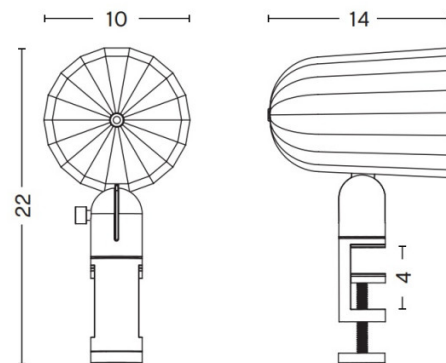

The in line on/off switch on the cable and the included blub make this light easy to install and ready to light up a room in an instant. With it's clip and adjustable shade, you can direct the light with precision and ease. This Hay Noc Clip light is also available in two finishes, Off White and Dark Grey which make it perfect for any interior.

PRODUCT SPECIFICATION

Light Source: 1 x Max 5.5W E14 LED (Excluded)

IP Code: 20

Dimming: In line on/off switch included on cable.

Dimensions: Depth: 14cm  
Height: 22cm  
Width: 10cm

Cable Length: 300cm

**For all sales and technical enquiries, please contact:**