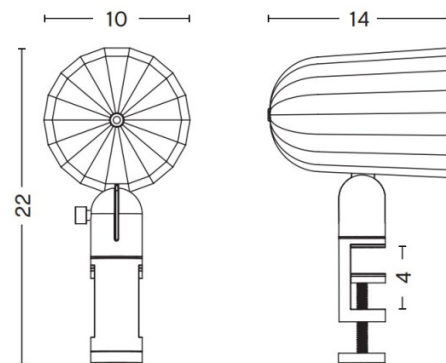

The in line on/off switch on the cable and the included blub make this light easy to install and ready to light up a room in an instant. With it's clip and adjustable shade, you can direct the light with precision and ease. This Hay Noc Clip light is also available in two finishes, Off White and Dark Grey which make it perfect for any interior.

PRODUCT SPECIFICATION

Light Source: 1 x Max 5.5W E14 LED (included)

IP Code: 20

Dimming: In line on/off switch included on cable.

Dimensions: Depth: 14cm
Height: 22cm
Width: 10cm

Cable Length: 300cm

For all sales and technical enquiries, please contact: