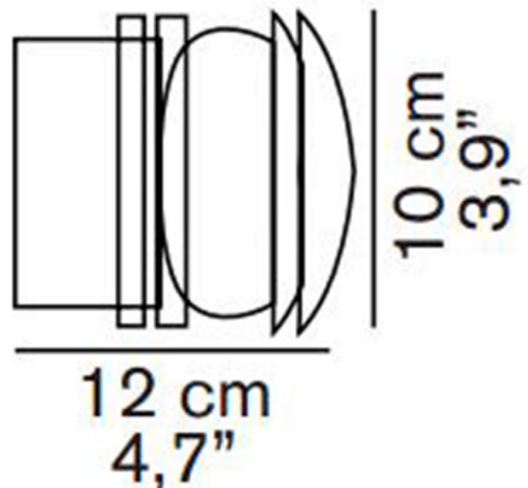

Dimming: Dimmable via mains phase dimming

Dimensions: Shade: Ø10cm
Depth: 12cm

For all sales and technical enquiries, please contact:

+44 (0)114 263 4266

info@davidvillagelighting.co.uk

www.davidvillagelighting.co.uk