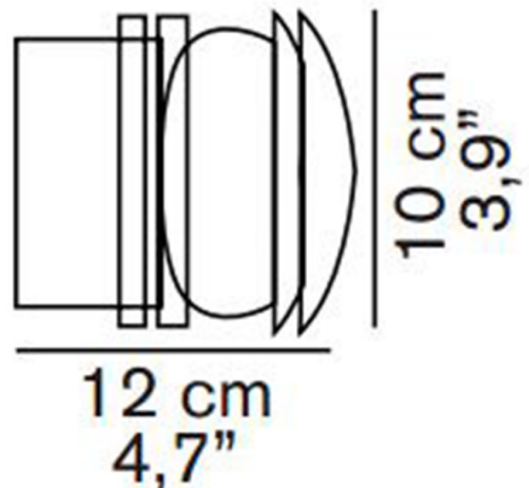

Dimming: Dimmable via mains phase dimming

Dimensions: Shade: Ø10cm
Depth: 12cm

For all sales and technical enquiries, please contact:

+44 (0)114 263 4266

info@davidvillagelighting.co.uk

www.davidvillagelighting.co.uk