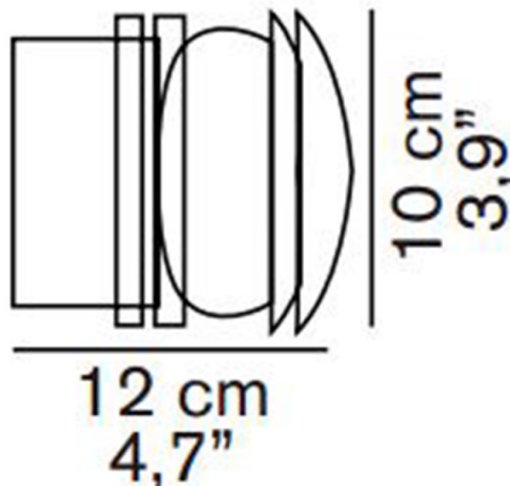

### Oluce Fresnel 1148 LED Wall Light

Oluce Fresnel 1148 LED Wall Light is the LED version of the original Fresnel Wall Light, designed by Joe Colombo in 1966. Thoughtfully designed, the Fresnel 1148 LED Wall Light was created with a fresnel glass shade to refract the light outwards and distribute an even disperse of light. This wall light has a diameter of 10cm and a depth of 12cm, making it small enough to fit in the palm of your hand. With an IP rating of 44, the Fresnel 1148 LED Wall Light can be installed in damp areas both indoors and outdoors.

## PRODUCT SPECIFICATION

**Light Source:** 4W, 2700K, 600 Lumens

**IP Code:** 44

**Dimming:** Dimmable via mains phase dimming

**Dimensions:** Diameter: Ø 10cm  
Depth: 12cm

**For all sales and technical enquiries, please contact:**