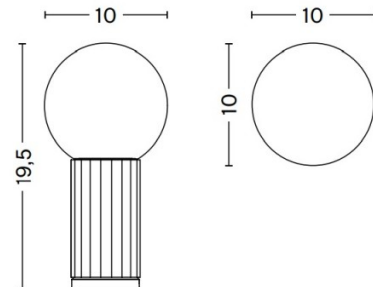

A feature that sets this light apart from the rest is that movement is built in. The base not only acts as the stem but also acts as the integrated switch and dimmer. Turning the base in a clockwise direction clicks the LED light on, and when the base is turned more, the brightness increases. This feature makes this light highly functional and user-friendly as you can dim or brighten the light with ease. This simple table or desk lamp has been described as being pleasing to touch as the faceted aluminium cylinder and opal glass spherical diffuser contrast each other beautifully. Perfect for a desk, workspace, bedside table and many more, this HAY Turn On LED Table Lamp comes in a selection of finishes which are Black, Orange, Green and Aluminium. All of which add a touch of functionality and elegance to any interior.

PRODUCT SPECIFICATION

- Light Source:** 4.5W, 2700K, 250 Lumens
- IP Code:** 20
- Dimming:** Integrated dimmer on the product.
- Dimensions:** Ø10cm  
Height: 19.5cm  
Cable Length: 200cm

**For all sales and technical enquiries, please contact:**