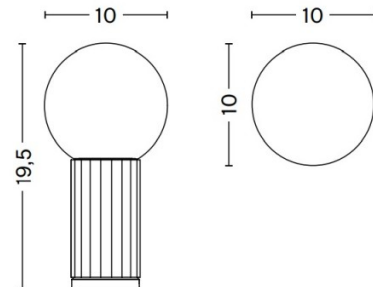

A feature that sets this light apart from the rest is that movement is built in. The base not only acts as the stem but also acts as the integrated switch and dimmer. Turning the base in a clockwise direction clicks the LED light on, and when the base is turned more, the brightness increases. This feature makes this light highly functional and user-friendly as you can dim or brighten the light with ease. This simple table or desk lamp has been described as being pleasing to touch as the faceted aluminium cylinder and opal glass spherical diffuser contrast each other beautifully. Perfect for a desk, workspace, bedside table and many more, this HAY Turn On LED Table Lamp comes in a selection of finishes which are Black, Orange, Green and Aluminium. All of which add a touch of functionality and elegance to any interior.

PRODUCT SPECIFICATION

- Light Source:** 4.5W, 2700K, 250 Lumens
- IP Code:** 20
- Dimming:** Integrated dimmer on the product.
- Dimensions:** Ø10cm
Height: 19.5cm
Cable Length: 200cm

For all sales and technical enquiries, please contact: