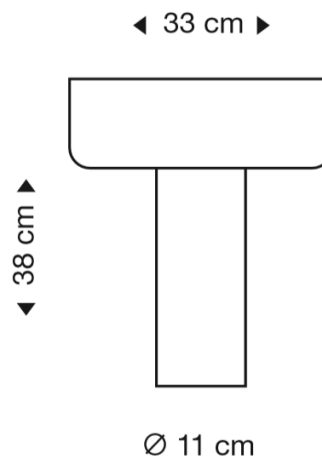

**Dimensions:** Height: 38cm  
Width: 33cm

Cable length: 190cm

**For all sales and technical enquiries, please contact:**

+44 (0)114 263 4266

[info@davidvillagelighting.co.uk](mailto:info@davidvillagelighting.co.uk)