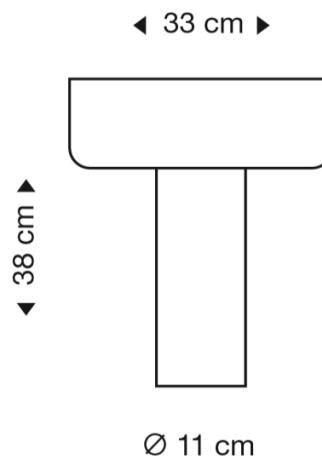

PRODUCT SPECIFICATION

Light Source: 1 x Philips CorePro Max 8W E27 LED - colour temperature manually adjustable from 2700K-6500K (Included by Secto)

IP Code: 20

Dimming: Integrated on/off switch on the product.

Dimensions: Height: 38cm
Width: 33cm

Cable length: 190cm