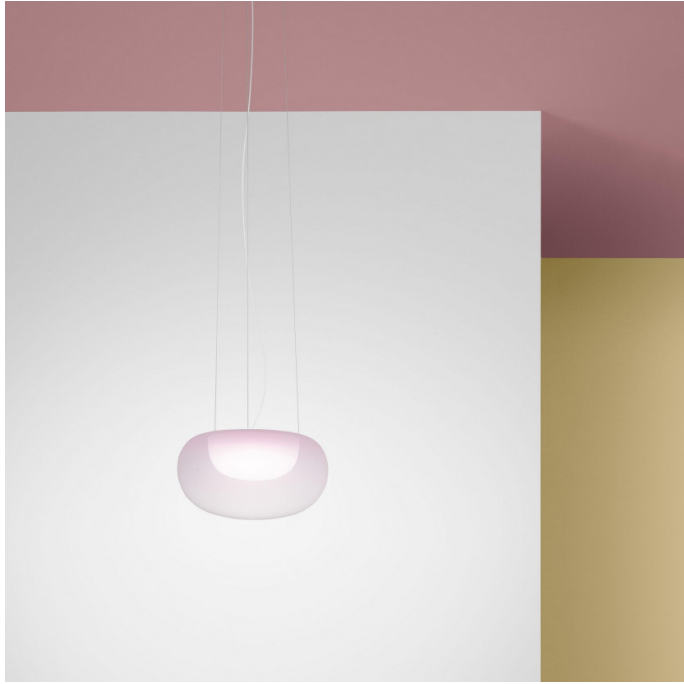

Zero Mist Suspension LED

LA4732

SOURCE: <https://www.davidvillagelighting.co.uk/product/Zero-Mist-Suspension-LED/17875>

PRODUCT DESCRIPTION

Zero Mist LED Suspension

With Mist, Front continues its design experimentation with light and shade, hand-blown glass and LED technology. The result is a pendant, ceiling- and wall fixture with double globes that diffuse the light evenly and pleasantly. The semitransparency of the outer glass globe provides depth and creates an illusion of light glowing through a mist. Mist pendant is available in sizes 250 and 350. The inner shade is available in opal white, yellow or pink as standard.

LED dimmable version also available.

PRODUCT SPECIFICATION

Light Source: 9W, 3000K, 880 Lumens

IP Code: 20

Dimming: Non-Dimmable.

Dimensions: 250:
 Height: 13.7cm
 Width: 25cm
 Drop Height: 250cm

350:
 Height: 13.7cm
 Width: 19.3cm
 Drop Height: 250cm