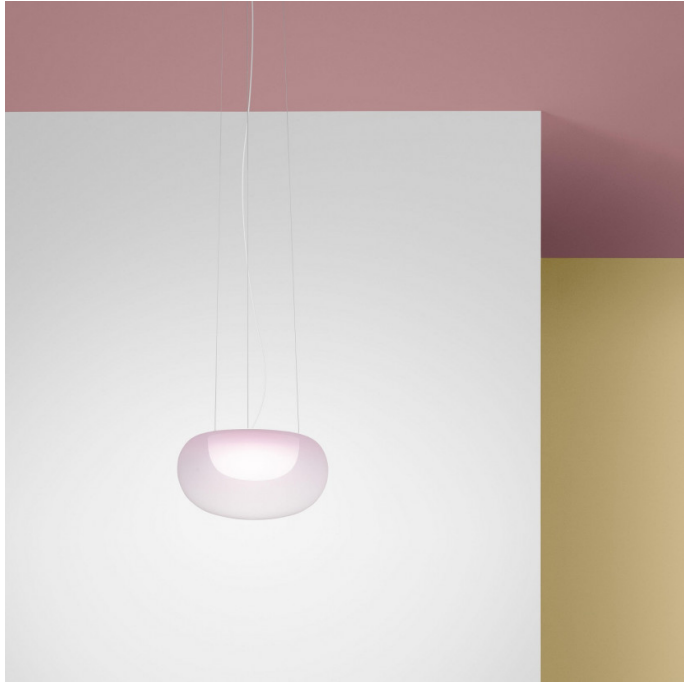

# Zero Mist Suspension LED

LA4732

SOURCE: <https://www.davidvillagelighting.co.uk/product/Zero-Mist-Suspension-LED/17875>

### Zero Mist LED Suspension

With Mist, Front continues its design experimentation with light and shade, hand-blown glass and LED technology. The result is a pendant, ceiling- and wall fixture with double globes that diffuse the light evenly and pleasantly. The semitransparency of the outer glass globe provides depth and creates an illusion of light glowing through a mist. Mist pendant is available in sizes 250 and 350. The inner shade is available in opal white, yellow or pink as standard.

## PRODUCT SPECIFICATION

**Light Source:** 9W, 3000K, 880 Lumens

**IP Code:** 20

**Dimming:** Non-Dimmable.

**Dimensions: 250:**  
Height: 13.7cm  
Width: 25cm  
Drop Height: 250cm

**350:**  
Height: 13.7cm  
Width: 19.3cm  
Drop Height: 250cm