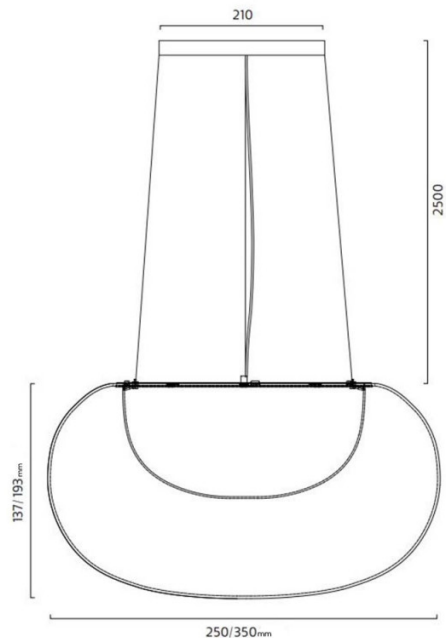

For all sales and technical enquiries, please contact:

+44 (0)114 263 4266

info@davidvillagelighting.co.uk

www.davidvillagelighting.co.uk