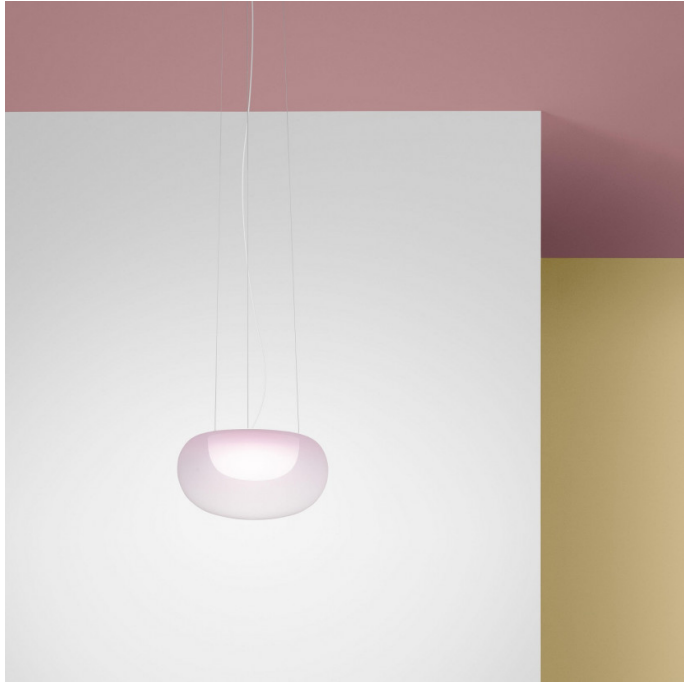

Zero Mist Suspension LED

LA4732

SOURCE: <https://www.davidvillagelighting.co.uk/product/Zero-Mist-Suspension-LED/17875>

PRODUCT DESCRIPTION

Zero Mist LED Suspension

With Mist, Front continues its design experimentation with light and shade, hand-blown glass and LED technology. The result is a pendant, ceiling- and wall fixture with double globes that diffuse the light evenly and pleasantly. The semitransparency of the outer glass globe provides depth and creates an illusion of light glowing through a mist. Mist pendant is available in sizes 250 and 350. The inner shade is available in opal white, yellow or pink as standard.

LED dimmable version also available.

PRODUCT SPECIFICATION

Light Source: 9W, 3000K, 880 Lumens

IP Code: 20

Dimming: Non-Dimmable.

Dimensions: 250:
Height: 13.7cm
Width: 25cm
Drop Height: 250cm

350:
Height: 13.7cm
Width: 19.3cm
Drop Height: 250cm