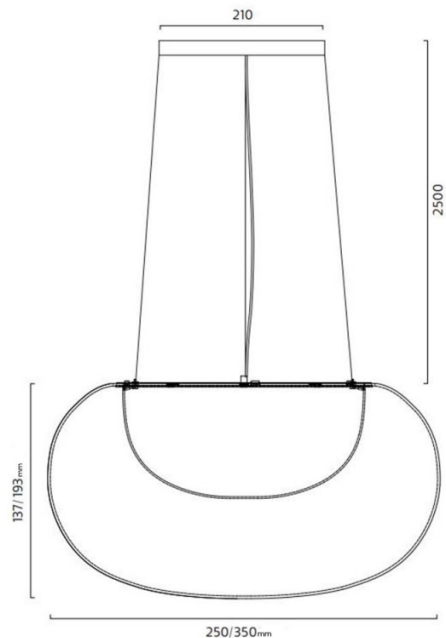

Zero Mist Suspension LED

LA4732

SOURCE: <https://www.davidvillagelighting.co.uk/product/Zero-Mist-Suspension-LED/17875>

PRODUCT DESCRIPTION

Zero Mist LED Suspension

With Mist, Front continues its design experimentation with light and shade, hand-blown glass and LED technology. The result is a pendant, ceiling- and wall fixture with double globes that diffuse the light evenly and pleasantly. The semitransparency of the outer glass globe provides depth and creates an illusion of light glowing through a mist. Mist pendant is available in sizes 250 and 350. The inner shade is available in opal white, yellow or pink as standard.

LED dimmable version also available.

PRODUCT SPECIFICATION

Light Source: 9W, 3000K, 880 Lumens

IP Code: 20

Dimming: Non-Dimmable.

Dimensions: 250:
 Height: 13.7cm
 Width: 25cm
 Drop Height: 250cm

350:
 Height: 13.7cm
 Width: 19.3cm
 Drop Height: 250cm