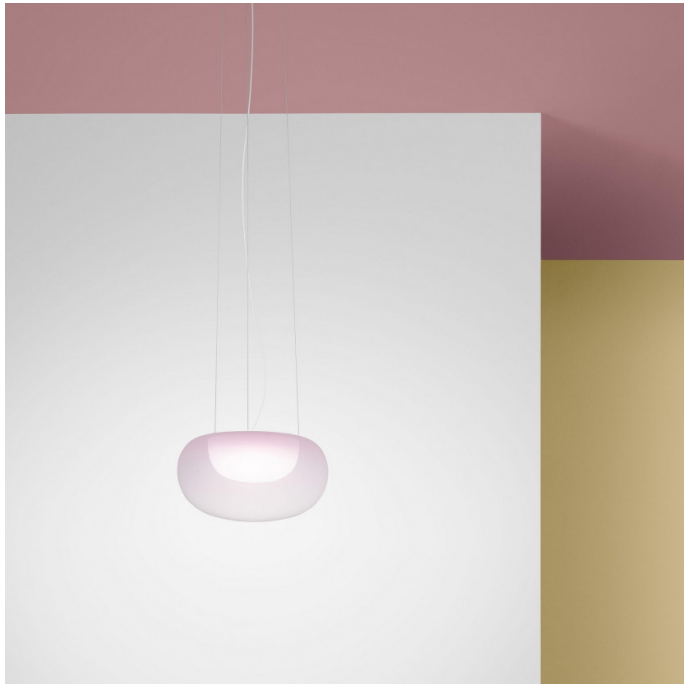

Zero Mist Suspension LED

LA4732

SOURCE: <https://www.davidvillagelighting.co.uk/product/Zero-Mist-Suspension-LED/17875>

PRODUCT DESCRIPTION

Zero Mist LED Suspension

With Mist, Front continues its design experimentation with light and shade, hand-blown glass and LED technology. The result is a pendant, ceiling- and wall fixture with double globes that diffuse the light evenly and pleasantly. The semitransparency of the outer glass globe provides depth and creates an illusion of light glowing through a mist. Mist pendant is available in sizes 250 and 350. The inner shade is available in opal white, yellow or pink as standard.

LED dimmable version also available.

PRODUCT SPECIFICATION

Light Source: 9W, 3000K, 880 Lumens

IP Code: 20

Dimming: Non-Dimmable.

Dimensions: 250:
Height: 13.7cm
Width: 25cm
Drop Height: 250cm

350:
Height: 13.7cm
Width: 19.3cm
Drop Height: 250cm