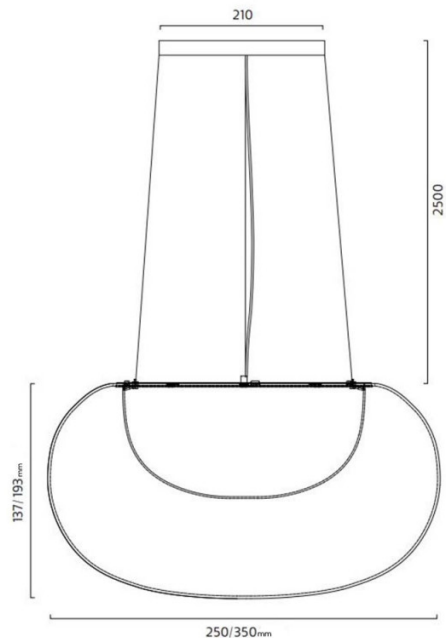

### Zero Mist LED Suspension

With Mist, Front continues its design experimentation with light and shade, hand-blown glass and LED technology. The result is a pendant, ceiling- and wall fixture with double globes that diffuse the light evenly and pleasantly. The semitransparency of the outer glass globe provides depth and creates an illusion of light glowing through a mist. Mist pendant is available in sizes 250 and 350. The inner shade is available in opal white, yellow or pink as standard.

## PRODUCT SPECIFICATION

**Light Source:** 9W, 3000K, 880 Lumens

**IP Code:** 20

**Dimming:** Non-Dimmable.

**Dimensions: 250:**  
Height: 13.7cm  
Width: 25cm  
Drop Height: 250cm

**350:**  
Height: 13.7cm  
Width: 19.3cm  
Drop Height: 250cm