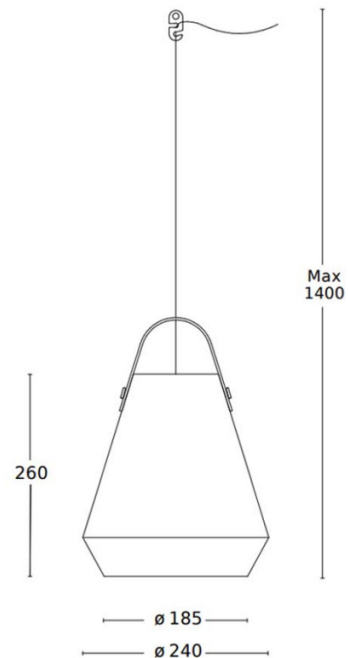

## PRODUCT SPECIFICATION

- Light Source:** 1 x Max 7.5W E27 LED (excluded)
- IP Code:** 20
- Dimming:** Dimmable via mains phase dimming.
- Dimensions:** Shade: Ø24cm  
Shade Height: 26cm  
Drop Height: 140cm