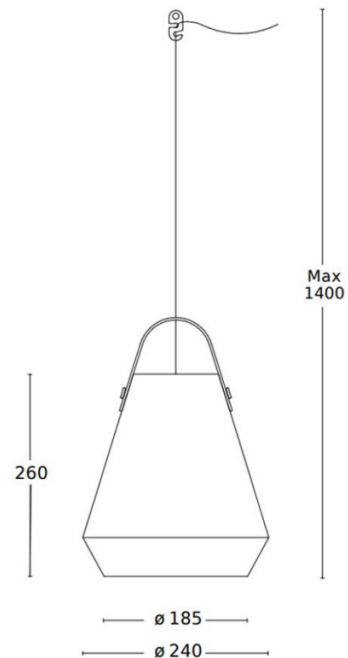

PRODUCT SPECIFICATION

- Light Source:** 1 x Max 7.5W E27 LED (excluded)
- IP Code:** 20
- Dimming:** Dimmable via mains phase dimming.
- Dimensions:** Shade: Ø24cm
Shade Height: 26cm
Drop Height: 140cm