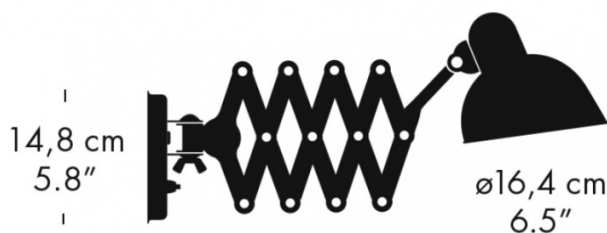

Kaiser Idell 6718 Wall Light by Fritz Hansen

The Kaiser Idell 6718 wall light is part of the [Fritz Hansen Kaiser Idell collection](#), a range that was first developed in 1931 by Christian Dell. Like the other lights in the collection, this wall light is characterised by its sleek and oval shaped lampshade and stunning swivel joints. Unlike any light in the collection, the shade has one side that is significantly longer than the other to produce a downward light that isn't imposing and can be directed.

This wall lamp has a lovely scissored arm which means you can adjust the length between 47cm and 89cm. The shade can also swivel, meaning the Kaiser Idell 6718 wall lamp is very versatile and functional. Perfect for tasks and reading, this wall light can be used in lounges, bedrooms and reception areas as an interactive light that can be utilised in many ways. Perfect for in the home and professional settings, this light is beautiful and elegant and will amaze in any room.

PRODUCT SPECIFICATION

Light Source: 1 x Max 60W E27 (excluded)

IP Code: 20

Dimming: Integrated on/off switch on the product.

Dimensions: Shade: Ø16.4cm
Length: 47-89cm
Wall Base: Ø14.8cm

For all sales and technical enquiries, please contact: