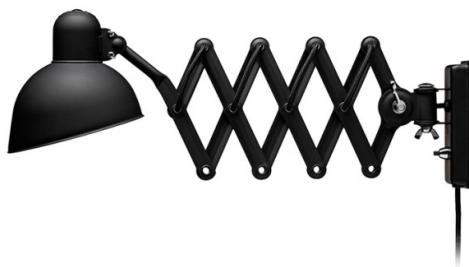

FRITZ HANSEN

Fritz Hansen Kaiser Idell 6718 Wall Light

LA4721/W

SOURCE: <https://www.davidvillagelighting.co.uk/product/Fritz-Hansen-Kaiser-Idell-6718-Wall-Light/17852>

PRODUCT DESCRIPTION

Designer: Christian Dell

Kaiser Idell 6718 Wall Light by Fritz Hansen

The Kaiser Idell 6718 wall light is part of the [Fritz Hansen Kaiser Idell collection](#), a range that was first developed in 1931 by Christian Dell. Like the other lights in the collection, this wall light is characterised by its sleek and oval shaped lampshade and stunning swivel joints. Unlike any light in the collection, the shade has one side that is significantly longer than the other to produce a downward light that isn't imposing and can be directed.

This wall lamp has a lovely scissored arm which means you can adjust the length between 47cm and 89cm. The shade can also swivel, meaning the Kaiser Idell 6718 wall lamp is very versatile and functional. Perfect for tasks and reading, this wall light can be used in lounges, bedrooms and reception areas as an interactive light that can be utilised in many ways. Perfect for in the home and professional settings, this light is beautiful and elegant and will amaze in any room.

PRODUCT SPECIFICATION

- Light Source:** 1 x Max 60W E27 (excluded)
- IP Code:** 20
- Dimming:** Integrated on/off switch on the product.
- Dimensions:** Shade: Ø16.4cm
Length: 47-89cm
Wall Base: Ø14.8cm