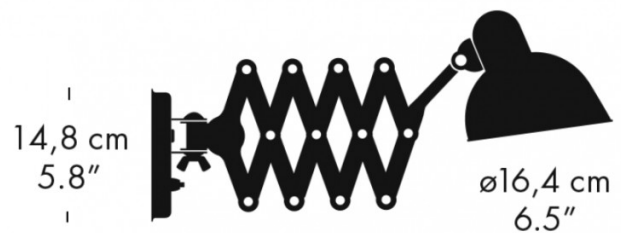

Kaiser Idell 6718 Wall Light by Fritz Hansen

The Kaiser Idell 6718 wall light is part of the [Fritz Hansen Kaiser Idell collection](#), a range that was first developed in 1931 by Christian Dell. Like the other lights in the collection, this wall light is characterised by its sleek and oval shaped lampshade and stunning swivel joints. Unlike any light in the collection, the shade has one side that is significantly longer than the other to produce a downward light that isn't imposing and can be directed.

This wall lamp has a lovely scissored arm which means you can adjust the length between 47cm and 89cm. The shade can also swivel, meaning the Kaiser Idell 6718 wall lamp is very versatile and functional. Perfect for tasks and reading, this wall light can be used in lounges, bedrooms and reception areas as an interactive light that can be utilised in many ways. Perfect for in the home and professional settings, this light is beautiful and elegant and will amaze in any room.

PRODUCT SPECIFICATION

- Light Source:** 1 x Max 60W E27 (excluded)
- IP Code:** 20
- Dimming:** Integrated on/off switch on the product.
- Dimensions:** Shade: Ø16.4cm
Length: 47-89cm
Wall Base: Ø14.8cm