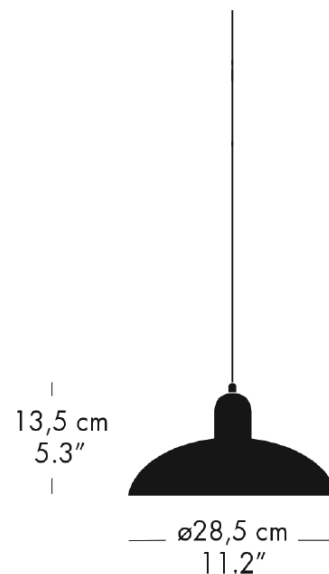

Fritz Hansen Kaiser Idell 6631 Pendant

The Kaiser Idell 6631 pendant light takes its design from the [Kaiser Idell 6631-T Luxus table lamp](#) which was first released in 1936. The lampshade has the iconic oval shaped design and also incorporates the swivel joint on the top of the shade as seen on the table lamp. Both timeless yet modern, this pendant will add a chic and elegant touch to the room. The pendant light emits a downward directed light which is both far-reaching and inviting, making it wonderful as a main light or as a spotlight over tables and surfaces.

PRODUCT SPECIFICATION

Light Source: 1 x Max 60W E27 (excluded)

IP Code: 20

Dimming: Dimmable via mains phase dimming.

Dimensions: Ø28.5cm
Height: 13.5cm
Cable Length: 3m

For all sales and technical enquiries, please contact: