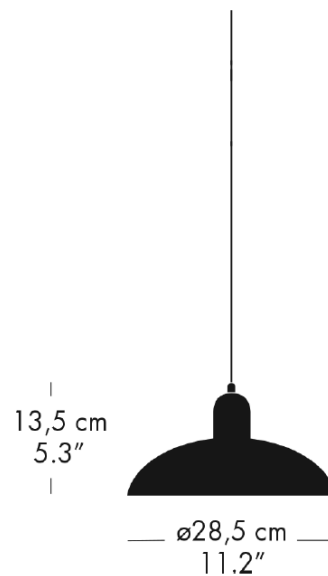

FRITZ HANSEN

**Fritz Hansen Kaiser Idell 6631
Pendant**

LA4721/6631S

SOURCE: <https://www.davidvillagelighting.co.uk/product/Fritz-Hansen-Kaiser-Idell-6631-Pendant/17851>

PRODUCT DESCRIPTION

Designer: Christian Dell

**Fritz Hansen Kaiser Idell 6631
Pendant**

The Kaiser Idell 6631 pendant light takes its design from the [Kaiser Idell 6631-T Luxus table lamp](#) which was first released in 1936. The lampshade has the iconic oval shaped design and also incorporates the swivel joint on the top of the shade as seen on the table lamp. Both timeless yet modern, this pendant will add a chic and elegant touch to the room. The pendant light emits a downward directed light which is both far-reaching and inviting, making it wonderful as a main light or as a spotlight over tables and surfaces.

PRODUCT SPECIFICATION

- Light Source:** 1 x Max 60W E27 (excluded)
- IP Code:** 20
- Dimming:** Dimmable via mains phase dimming.
- Dimensions:** Ø28.5cm
Height: 13.5cm
Cable Length: 3m

For all sales and technical enquiries, please contact: