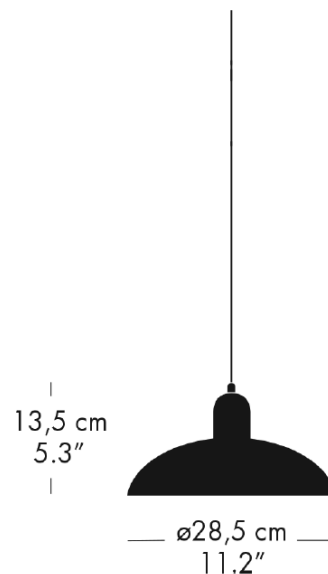

FRITZ HANSEN

**Fritz Hansen Kaiser Idell 6631  
Pendant**

LA4721/6631S

SOURCE: <https://www.davidvillagelighting.co.uk/product/Fritz-Hansen-Kaiser-Idell-6631-Pendant/17851>

**PRODUCT DESCRIPTION**

**Designer:** Christian Dell

**Fritz Hansen Kaiser Idell 6631  
Pendant**

The Kaiser Idell 6631 pendant light takes its design from the [Kaiser Idell 6631-T Luxus table lamp](#) which was first released in 1936. The lampshade has the iconic oval shaped design and also incorporates the swivel joint on the top of the shade as seen on the table lamp. Both timeless yet modern, this pendant will add a chic and elegant touch to the room. The pendant light emits a downward directed light which is both far-reaching and inviting, making it wonderful as a main light or as a spotlight over tables and surfaces.

**PRODUCT SPECIFICATION**

- Light Source:** 1 x Max 60W E27 (excluded)
- IP Code:** 20
- Dimming:** Dimmable via mains phase dimming.
- Dimensions:** Ø28.5cm  
Height: 13.5cm  
Cable Length: 3m

**For all sales and technical enquiries, please contact:**