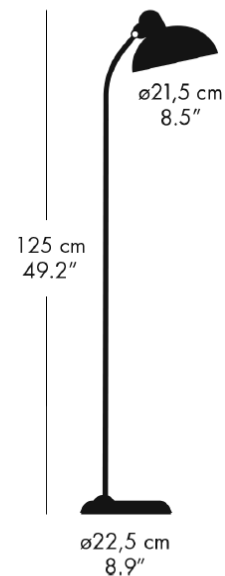

FRITZ HANSEN

Fritz Hansen Kaiser Idell 6556 Floor Lamp

LA4721/F

SOURCE: <https://www.davidvillagelighting.co.uk/product/Fritz-Hansen-Kaiser-Idell-6556-Floor-Lamp/17849>

PRODUCT DESCRIPTION

Designer: Christian Dell

Kaiser Idell 6556 Floor Lamp by Fritz Hansen

The Kaiser Idell 6556 floor lamp is part of the [Fritz Hansen Kaiser Idell collection](#) a range which was originally designed by Christian Dell in 1931. With a timeless and elegant style, the Kaiser Idell floor lamp exemplifies Bauhaus design, embodying both beauty and function. This floor lamp has a lovely modernistic lampshade that emits a downward glow which is soft and directable. The stem of the lamp can be moved between 15° and 18° so you can tilt the light to direct it to where you need.

PRODUCT SPECIFICATION

Light Source: 1 x Max 60W E27 (excluded)

IP Code: 20

Dimming: In line on/off switch included on cable.

Dimensions: Shade: Ø21.5cm
Height: 125cm
Base: Ø22.5cm
Cable Length: 2m

For all sales and technical enquiries, please contact: