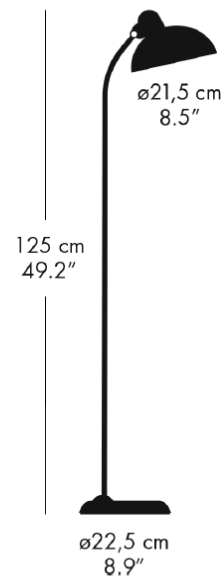

Kaiser Idell 6556 Floor Lamp by Fritz Hansen

The Kaiser Idell 6556 floor lamp is part of the [Fritz Hansen Kaiser Idell collection](#) a range which was originally designed by Christian Dell in 1931. With a timeless and elegant style, the Kaiser Idell floor lamp exemplifies Bauhaus design, embodying both beauty and function. This floor lamp has a lovely modernistic lampshade that emits a downward glow which is soft and directable. The stem of the lamp can be moved between 15° and 18° so you can tilt the light to direct it to where you need.

PRODUCT SPECIFICATION

Light Source: 1 x Max 60W E27 (excluded)

IP Code: 20

Dimming: In line on/off switch included on cable.

Dimensions: Shade: Ø21.5cm
Height: 125cm
Base: Ø22.5cm
Cable Length: 2m

For all sales and technical enquiries, please contact: