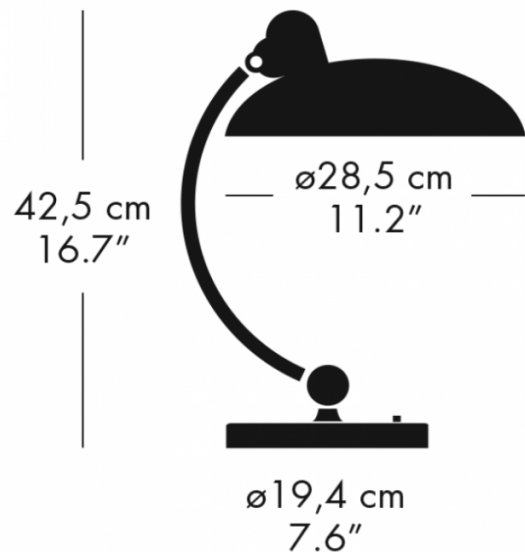

PRODUCT SPECIFICATION

- Light Source:** 1 x Max 60W E27 (excluded)
- IP Code:** 20
- Dimming:** Integrated on/off switch on the product.
- Dimensions:** Shade: Ø28.5cm
Height: 42.5cm
Base: Ø19.4cm
Cable Length: 2m