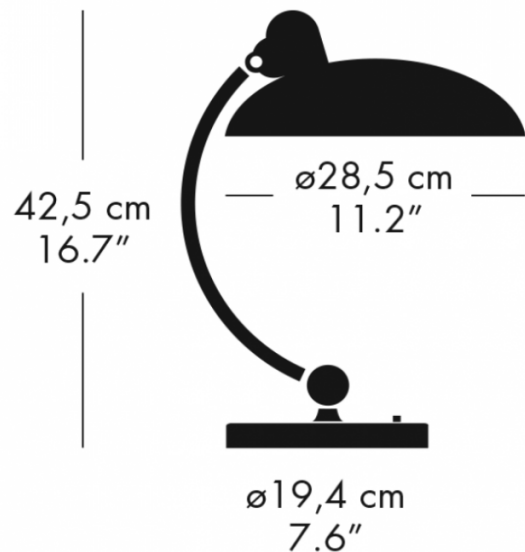

## PRODUCT SPECIFICATION

**Light Source:** 1 x Max 60W E27 (excluded)

**IP Code:** 20

**Dimming:** Integrated on/off switch on the product.

**Dimensions:** Shade: Ø28.5cm  
Height: 42.5cm  
Base: Ø19.4cm  
Cable Length: 2m