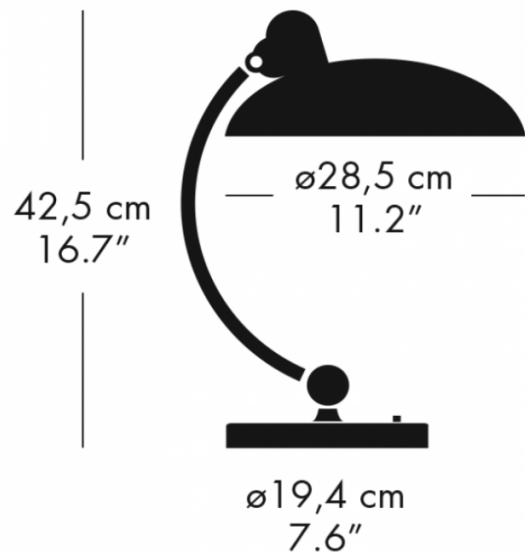

PRODUCT SPECIFICATION

Light Source: 1 x Max 60W E27 (excluded)

IP Code: 20

Dimming: Integrated on/off switch on the product.

Dimensions: Shade: Ø28.5cm
Height: 42.5cm
Base: Ø19.4cm
Cable Length: 2m

For all sales and technical enquiries, please contact: