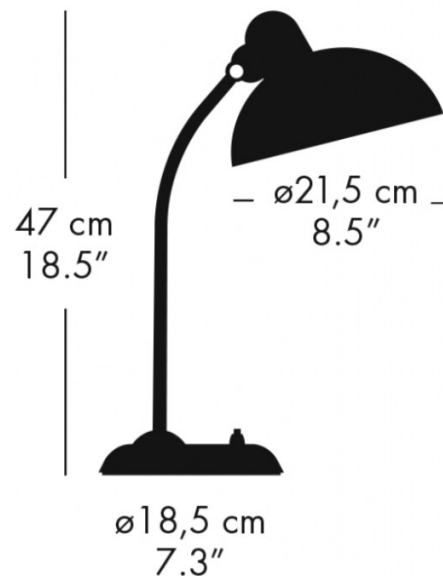

The Kaiser Idell 6556 table light is also functional as the arm of the lamp can be moved from 15° and 18° to direct the light where you need. Available in 3 subtle colours, this table light can be used in a wide variety of settings to add a chic touch to the room. Suitable for commercial and domestic settings, pair with the [Fritz Hansen Kaiser Idell 6556 floor lamp](#) to have a consistent light scheme.

## PRODUCT SPECIFICATION

**Light Source:** 1 x Max 60W E27 (excluded)

**IP Code:** 20

**Dimming:** Integrated on/off switch on the product.

**Dimensions:** Shade: Ø21.5cm  
Height: 47cm  
Base: Ø18.5cm  
Cable Length: 2m