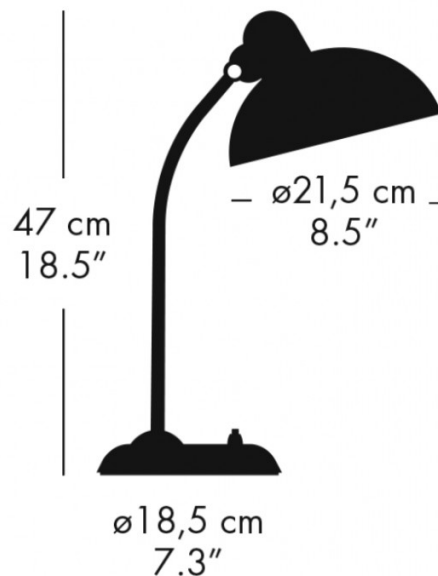

PRODUCT SPECIFICATION

Light Source: 1 x Max 60W E27 (excluded)

IP Code: 20

Dimming: Integrated on/off switch on the product.

Dimensions: Shade: Ø21.5cm
Height: 47cm
Base: Ø18.5cm
Cable Length: 2m