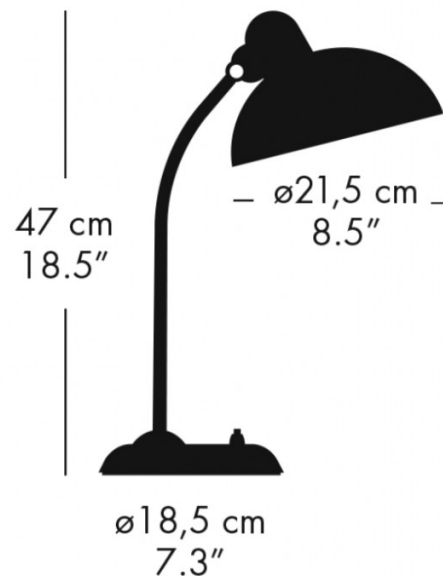

The Kaiser Idell 6556 table light is also functional as the arm of the lamp can be moved from 15° and 18° to direct the light where you need. Available in 6 subtle colours, this table light can be used in a wide variety of settings to add a chic touch to the room. Suitable for commercial and domestic settings, pair with the [Fritz Hansen Kaiser Idell 6556 floor lamp](#) to have a consistent light scheme.

## PRODUCT SPECIFICATION

**Light Source:** 1 x Max 60W E27 (excluded)

**IP Code:** 20

**Dimming:** Integrated on/off switch on the product.

**Dimensions:** Shade: Ø21.5cm  
Height: 47cm  
Base: Ø18.5cm  
Cable Length: 2m