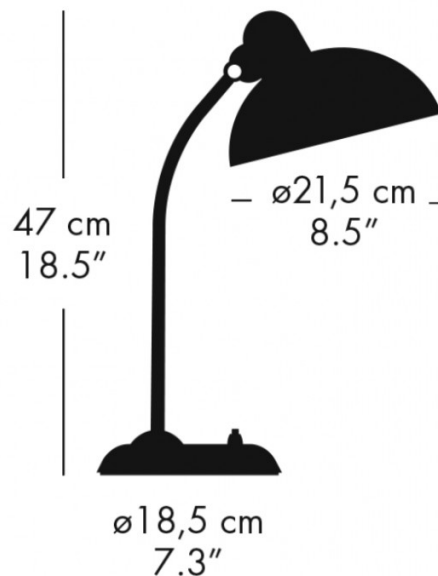

The Kaiser Idell 6556 table light is also functional as the arm of the lamp can be moved from 15° and 18° to direct the light where you need. Available in 6 subtle colours, this table light can be used in a wide variety of settings to add a chic touch to the room. Suitable for commercial and domestic settings, pair with the [Fritz Hansen Kaiser Idell 6556 floor lamp](#) to have a consistent light scheme.

PRODUCT SPECIFICATION

Light Source: 1 x Max 60W E27 (excluded)

IP Code: 20

Dimming: Integrated on/off switch on the product.

Dimensions: Shade: Ø21.5cm
Height: 47cm
Base: Ø18.5cm
Cable Length: 2m

For all sales and technical enquiries, please contact: