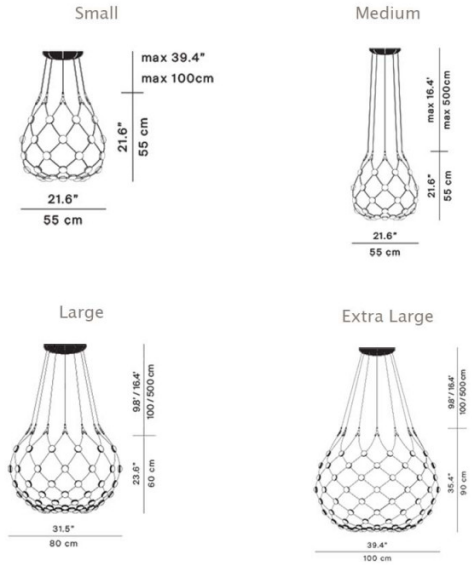

Dimensions: **Small:**

Cable Length: 100cm
Shade Height: 55cm
Width: 55cm

Medium:

Cable Length: 500cm
Shade Height: 55cm
Width: 55cm

Large:

Minimum Cable Length: 100cm
Maximum Cable Length: 500cm
Shade Height: 60cm
Width: 80cm

Extra Large:

Minimum Cable Length: 100cm
Maximum Cable Length: 500cm
Shade Height: 90cm
Width: 100cm

For all sales and technical enquiries, please contact:

+44 (0)114 263 4266

info@davidvillagelighting.co.uk