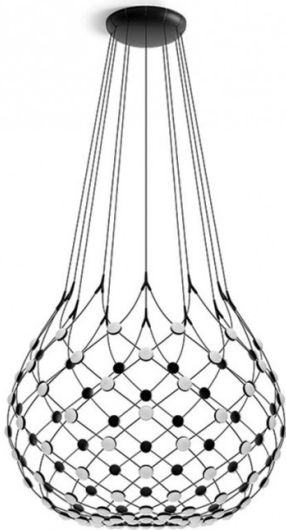

LA3817/80

Luceplan Mesh LED Suspension Light

SOURCE: <https://www.davidvillagelighting.co.uk/product/Luceplan-Mesh-LED-Suspension-Light/17845>

PRODUCT DESCRIPTION

Designer: Francisco Gomez Paz

Luceplan Mesh LED Suspension Light

The Mesh Suspension Light was designed by Francisco Gomez Paz and is available in four size options. The Mesh is a modern chandelier with an unconventional design that harbours a theatrical and dramatic appeal. The name comes from the polycarbonate mesh that makes up the luminaire's frame in replacement of a shade or diffuser, it is made up of flexible cables which host numerous round LED reflectors. The design ensures a lightweight and airy aesthetic whilst still remaining functional.

The structure of the lamp permits exceptional freedom in the control of its luminance: with the Luceplan app the intensity can be adjusted, and it is possible to choose which sectors to illuminate – an upper ring, the lower zone, or a lateral sector. Thanks to its versatility and spectacular image, Mesh is perfect for both the home and public spaces.

The Mesh Suspension received the 2016 Red Dot "Best of the Best" Design Award for the innovative and forward-thinking approach to the traditional suspension light.

Please Note: The Luceplan Mesh Suspension in Large and Extra-Large comes with a cable length of one metre as standard but can be supplied with a cable length of up to five metres in increments of one metre.