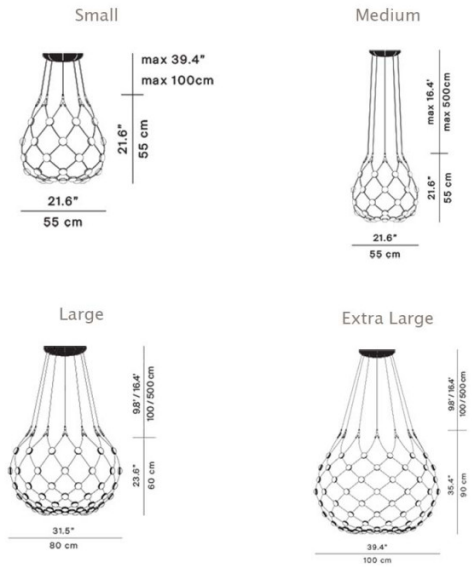

## PRODUCT SPECIFICATION

**Light Source:** **Small:** 40W, 2700K 2469 Lumens  
**Medium:** 40W, 2700K 2469 Lumens  
**Large:** 53W, 2700K, 3081 Lumens  
**Extra Large:** 64W, 2700K, 3583 Lumens

**IP Code:** 20

**Dimming:** Dimmable via mains phase dimming.

**Dimensions: Small:**

Cable Length: 100cm  
Shade Height: 55cm  
Width: 55cm

**Medium:**

Cable Length: 500cm  
Shade Height: 55cm  
Width: 55cm

**Large:**

Minimum Cable Length: 100cm  
Maximum Cable Length: 500cm  
Shade Height: 60cm  
Width: 80cm

**Extra Large:**

Minimum Cable Length: 100cm  
Maximum Cable Length: 500cm  
Shade Height: 90cm  
Width: 100cm

**For all sales and technical enquiries, please contact:**

+44 (0)114 263 4266

[info@davidvillagelighting.co.uk](mailto:info@davidvillagelighting.co.uk)