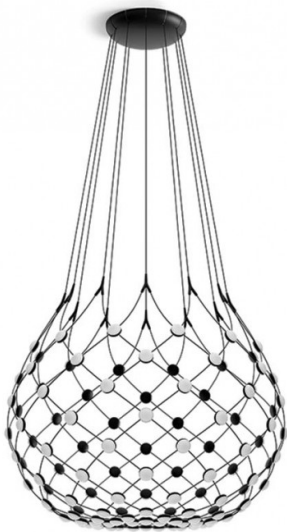

# Luceplan Mesh LED Suspension Light

SOURCE: <https://www.davidvillagelighting.co.uk/product/Luceplan-Mesh-LED-Suspension-Light/17845>

### Luceplan Mesh LED Suspension Light

The Mesh Suspension Light was designed by Francisco Gomez Paz and is available in four size options. The Mesh is a modern chandelier with an unconventional design that harbours a theatrical and dramatic appeal. The name comes from the polycarbonate mesh that makes up the luminaire's frame in replacement of a shade or diffuser, it is made up of flexible cables which host numerous round LED reflectors. The design ensures a lightweight and airy aesthetic whilst still remaining functional.

The structure of the lamp permits exceptional freedom in the control of its luminance: with the Luceplan app the intensity can be adjusted, and it is possible to choose which sectors to illuminate – an upper ring, the lower zone, or a lateral sector. Thanks to its versatility and spectacular image, Mesh is perfect for both the home and public spaces.

The Mesh Suspension received the 2016 Red Dot "Best of the Best" Design Award for the innovative and forward-thinking approach to the traditional suspension light.

**Please Note: The Luceplan Mesh Suspension in Large and Extra-Large comes with a cable length of one metre as standard but can be supplied with a cable length of up to five metres in increments of one metre.**