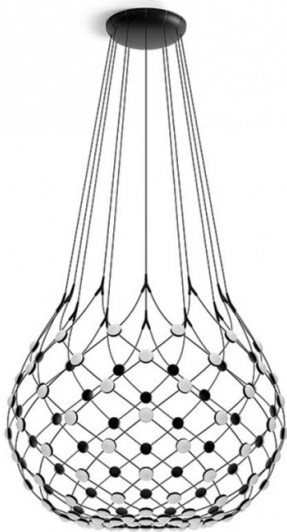

LA3817/80

Luceplan Mesh LED Suspension Light

SOURCE: <https://www.davidvillagelighting.co.uk/product/Luceplan-Mesh-LED-Suspension-Light/17845>

PRODUCT DESCRIPTION

Designer: Francisco Gomez Paz

Luceplan Mesh LED Suspension Light

The Mesh Suspension Light was designed by Francisco Gomez Paz and is available in four size options. The Mesh is a modern chandelier with an unconventional design that harbours a theatrical and dramatic appeal. The name comes from the polycarbonate mesh that makes up the luminaire's frame in replacement of a shade or diffuser, it is made up of flexible cables which host numerous round LED reflectors. The design ensures a lightweight and airy aesthetic whilst still remaining functional.

The structure of the lamp permits exceptional freedom in the control of its luminance: with the Luceplan app the intensity can be adjusted, and it is possible to choose which sectors to illuminate – an upper ring, the lower zone, or a lateral sector. Thanks to its versatility and spectacular image, Mesh is perfect for both the home and public spaces.

The Mesh Suspension received the 2016 Red Dot "Best of the Best" Design Award for the innovative and forward-thinking approach to the traditional suspension light.

Please Note: The Luceplan Mesh Suspension in Large and Extra-Large comes with a cable length of one metre as standard but can be supplied with a cable length of up to five metres in increments of one metre.