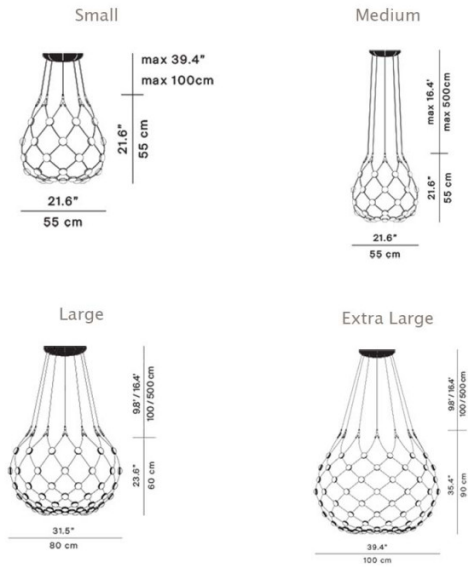

The Mesh Suspension Light was designed by Francisco Gomez Paz and is available in four size options. The Mesh is a modern chandelier with an unconventional design that harbours a theatrical and dramatic appeal. The name comes from the polycarbonate mesh that makes up the luminaire's frame in replacement of a shade or diffuser, it is made up of flexible cables which host numerous round LED reflectors. The design ensures a lightweight and airy aesthetic whilst still remaining functional.

Dimensions: **Small:**

Cable Length: 100cm
Shade Height: 55cm
Width: 55cm

Medium:

Cable Length: 500cm
Shade Height: 55cm
Width: 55cm

Large:

Minimum Cable Length: 100cm
Maximum Cable Length: 500cm
Shade Height: 60cm
Width: 80cm

Extra Large:

Minimum Cable Length: 100cm
Maximum Cable Length: 500cm
Shade Height: 90cm
Width: 100cm

For all sales and technical enquiries, please contact:

+44 (0)114 263 4266

info@davidvillagelighting.co.uk