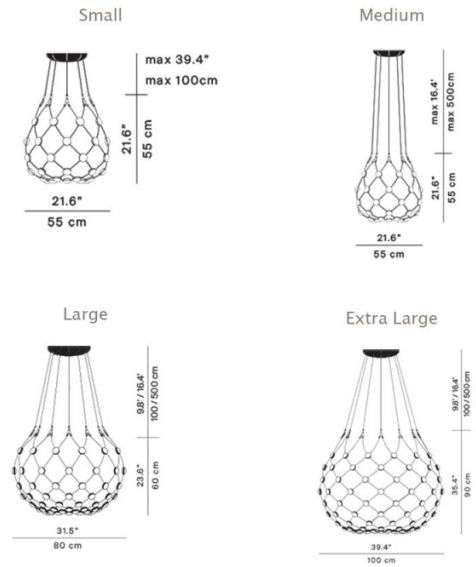

The Mesh Suspension received the 2016 Red Dot "Best of the Best" Design Award for the innovative and forward-thinking approach to the traditional suspension light.

Please Note: The Luceplan Mesh Suspension in Large and Extra-Large comes with a cable length of one metre as standard but can be supplied with a cable length of up to five metres in increments of one metre.

Dimensions: Small:

Cable Length: 100cm
Shade Height: 55cm
Width: 55cm

Medium:

Cable Length: 500cm
Shade Height: 55cm
Width: 55cm

Large:

Minimum Cable Length: 100cm
Maximum Cable Length: 500cm
Shade Height: 60cm
Width: 80cm

Extra Large:

Minimum Cable Length: 100cm
Maximum Cable Length: 500cm
Shade Height: 90cm
Width: 100cm

For all sales and technical enquiries, please contact:

+44 (0)114 263 4266

info@davidvillagelighting.co.uk