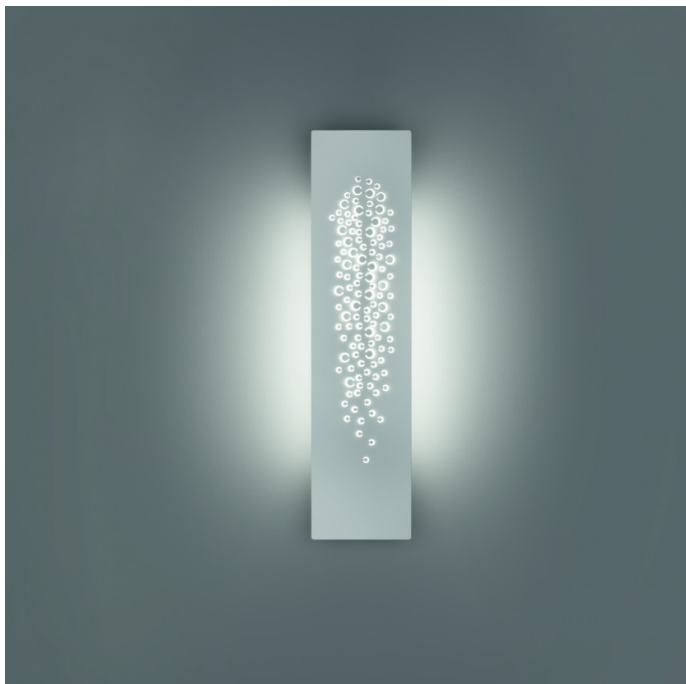

Artemide

Artemide Islet LED Wall Light

LA4713

SOURCE: <https://www.davidvillagelighting.co.uk/product/Artemide-Islet-LED-Wall-Light/17821>

PRODUCT DESCRIPTION

Designer: Mikko Laakkonen

Islet by Artemide

Mikko Laakkonen, the designer, was inspired by the air vents found at New York's subway. His idea was to design a light that would bring together manufacturing technology and an emotional pattern. Commenting on the Islet wall light, Mikko added "the result is a wall light where you can see a minimal landscape, with distant islets reflected on a water surface".

Islet has a minimal design with a poetic provocation. The metal sheet surface comes into motion, with the light escaping through all the slits and openings at the front. The result is playful game of light and reflection, through the slits. The light source is further protected with an opal glass, at the top and bottom, to emit any glare and enhance the diffused light.

PRODUCT SPECIFICATION

- Light Source:** 16W, 3000K, 1344 lumens
- IP Code:** 20
- Dimming:** Push to make/ switch dimming, dimmable using push to make switches. Please consult your electrician, additional wiring may be required on site.
- Dimensions:** 45 cm length
11 cm width
6 cm depth