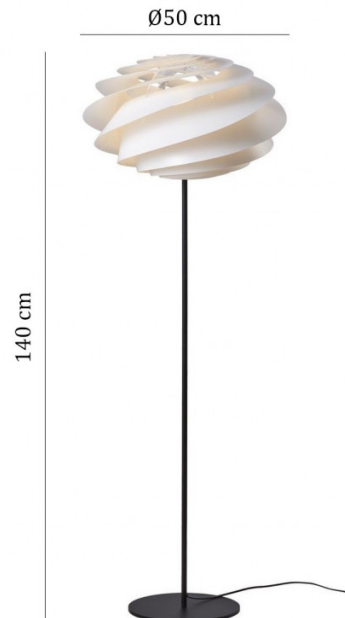

LE KLINT Le Klint Swirl Floor Lamp

LA4708/F

SOURCE: <https://www.davidvillagelighting.co.uk/product/Le-Klint-Swirl-Floor-Lamp/17803>

PRODUCT DESCRIPTION

Designer: Øivind Slaatto

Swirl Floor Lamp by Le Klint

Designed by Øivind Slaatto in 2016, the Swirl floor lamp gets its aesthetic from the idea of a snail's shell and fractals, a mathematical concept based on growing patterns. The lampshade is made from top quality plastic, sweeping around a central axis to produce a spherical, curved shape that is elegant and graceful.

This floor lamp casts a warm glow, diffusing light in a way to create a lovely and cosy atmosphere. Like all Le Klint's products, this floor light is well-made and intricately designed, with every little detail being considered. Suitable in home and commercial interiors, the Swirl floor light will look perfect in reception and lounging rooms. To create a seamless lighting scheme in your room, match with other lights from the [Le Klint Swirl collection](#).

PRODUCT SPECIFICATION

Light Source: 1 x E27 40W max (excluded)

IP Code: 20

Dimming: In line on/off switch included on cable

Dimensions: Ø50cm
140cm height

For all sales and technical enquiries, please contact: