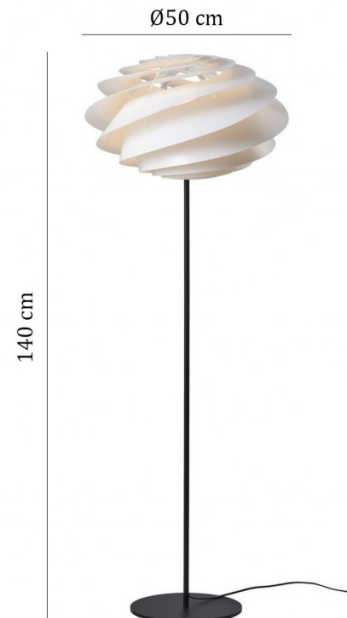

LE KLINT **Le Klint Swirl Floor Lamp**

LA4708/F

SOURCE: <https://www.davidvillagelighting.co.uk/product/Le-Klint-Swirl-Floor-Lamp/17803>

PRODUCT DESCRIPTION

Designer: Øivind Slaatto

Swirl Floor Lamp by Le Klint

Designed by Øivind Slaatto in 2016, the Swirl floor lamp gets its aesthetic from the idea of a snail's shell and fractals, a mathematical concept based on growing patterns. The lampshade is made from top quality plastic, sweeping around a central axis to produce a spherical, curved shape that is elegant and graceful.

This floor lamp casts a warm glow, diffusing light in a way to create a lovely and cosy atmosphere. Like all Le Klint's products, this floor light is well-made and intricately designed, with every little detail being considered. Suitable in home and commercial interiors, the Swirl floor light will look perfect in reception and lounging rooms. To create a seamless lighting scheme in your room, match with other lights from the [Le Klint Swirl collection](#).

PRODUCT SPECIFICATION

Light Source: 1 x E27 40W max (excluded)

IP Code: 20

Dimming: In line on/off switch included on cable

Dimensions: Ø50cm
140cm height

For all sales and technical enquiries, please contact: