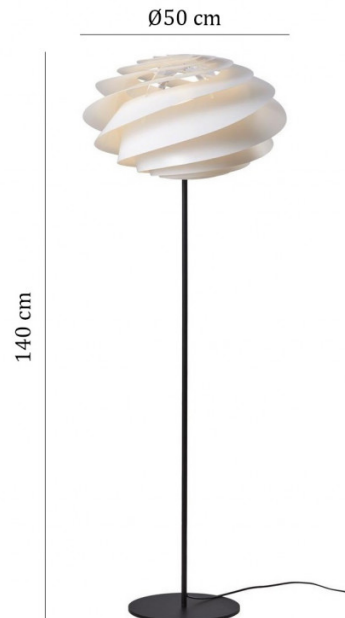

# LE KLINT      Le Klint Swirl Floor Lamp

LA4708/F

SOURCE: <https://www.davidvillagelighting.co.uk/product/Le-Klint-Swirl-Floor-Lamp/17803>

### Swirl Floor Lamp by Le Klint

Designed by Øivind Slaatto in 2016, the Swirl floor lamp gets its aesthetic from the idea of a snail's shell and fractals, a mathematical concept based on growing patterns. The lampshade is made from top quality plastic, sweeping around a central axis to produce a spherical, curved shape that is elegant and graceful.

This floor lamp casts a warm glow, diffusing light in a way to create a lovely and cosy atmosphere. Like all Le Klint's products, this floor light is well-made and intricately designed, with every little detail being considered. Suitable in home and commercial interiors, the Swirl floor light will look perfect in reception and lounging rooms. To create a seamless lighting scheme in your room, match with other lights from the [Le Klint Swirl collection](#).

## PRODUCT SPECIFICATION

**Light Source:** 1 x E27 40W max (excluded)

**IP Code:** 20

**Dimming:** In line on/off switch included on cable

**Dimensions:** Ø50cm  
140cm height

For all sales and technical enquiries, please contact: