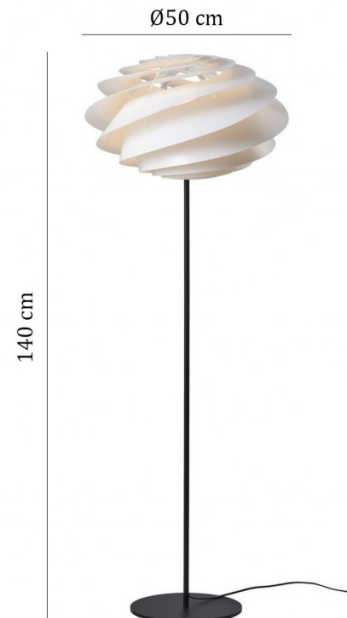

LE KLINT Le Klint Swirl Floor Lamp

LA4708/F

SOURCE: <https://www.davidvillagelighting.co.uk/product/Le-Klint-Swirl-Floor-Lamp/17803>

PRODUCT DESCRIPTION

Designer: Øivind Slaatto

Swirl Floor Lamp by Le Klint

Designed by Øivind Slaatto in 2016, the Swirl floor lamp gets its aesthetic from the idea of a snail's shell and fractals, a mathematical concept based on growing patterns. The lampshade is made from top quality plastic, sweeping around a central axis to produce a spherical, curved shape that is elegant and graceful.

This floor lamp casts a warm glow, diffusing light in a way to create a lovely and cosy atmosphere. Like all Le Klint's products, this floor light is well-made and intricately designed, with every little detail being considered. Suitable in home and commercial interiors, the Swirl floor light will look perfect in reception and lounging rooms. To create a seamless lighting scheme in your room, match with other lights from the [Le Klint Swirl collection](#).

PRODUCT SPECIFICATION

Light Source: 1 x E27 40W max (excluded)

IP Code: 20

Dimming: In line on/off switch included on cable

Dimensions: Ø50cm
140cm height

For all sales and technical enquiries, please contact: