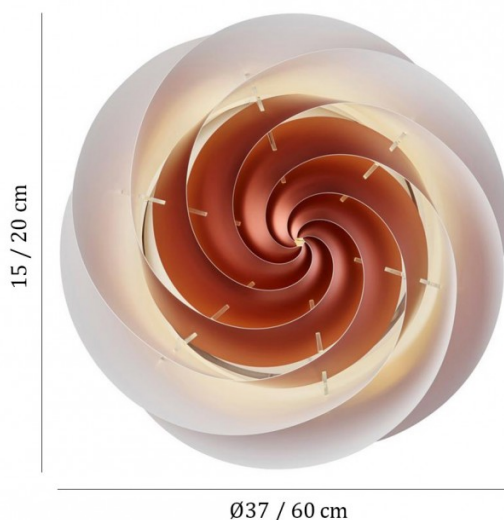

LE KLINT

Le Klint Swirl Ceiling / Wall Light

LA4708/MW

SOURCE: <https://www.davidvillagelighting.co.uk/product/Le-Klint-Swirl-Ceiling-Wall-Light/17798>

PRODUCT DESCRIPTION

Designer: Øivind Slaatto

Swirl Ceiling / Wall Light by Le Klint

The Swirl ceiling and wall light was designed by Øivind Slaatto in 2014, adding to his range the [Le Klint Swirl collection](#). Originally conceived from his interest in fractals and a snail's shell, Slaatto has produced a wall/ceiling light that swirls to the centre, resembling that of a beautiful rose. The whirled diffuser softens the light well and the large surface area means the light still makes an impact.

Perfect for lots of different spaces, the Swirl wall/ceiling light comes in an understated white or in a copper colour which will add a splash of colour to the room. Being chic and iconic this ceiling and wall light will make an impact and will fit into any design scheme.

PRODUCT SPECIFICATION

Light Source: **Small** - 2 x E27 25W max (excluded)
Medium - 2 x E27 40W max (excluded)

IP Code: 20

Dimming: Dimmable via mains phase dimming

Dimensions: **Small** - Ø37cm, H 15cm
Medium - Ø60cm, H 20cm