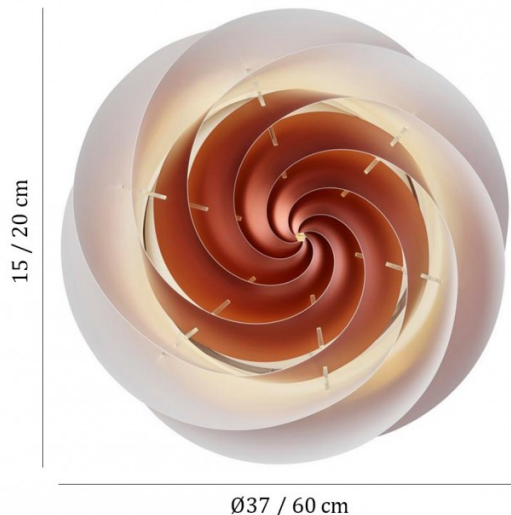

For all sales and technical enquiries, please contact:

+44 (0)114 263 4266

info@davidvillagelighting.co.uk

www.davidvillagelighting.co.uk