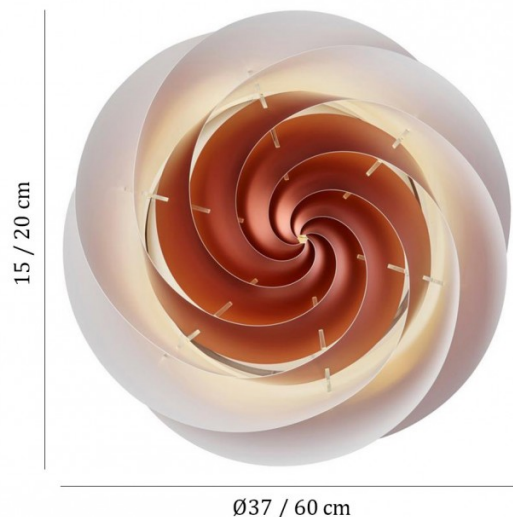

LE KLINT

Le Klint Swirl Ceiling / Wall Light

LA4708/MW

SOURCE: <https://www.davidvillagelighting.co.uk/product/Le-Klint-Swirl-Ceiling-Wall-Light/17798>

PRODUCT DESCRIPTION

Designer: Øivind Slaatto

Swirl Ceiling / Wall Light by Le Klint

The Swirl ceiling and wall light was designed by Øivind Slaatto in 2014, adding to his range the [Le Klint Swirl collection](#). Originally conceived from his interest in fractals and a snail's shell, Slaatto has produced a wall/ceiling light that swirls to the centre, resembling that of a beautiful rose. The whirled diffuser softens the light well and the large surface area means the light still makes an impact.

Perfect for lots of different spaces, the Swirl wall/ceiling light comes in an understated white or in a copper colour which will add a splash of colour to the room. Being chic and iconic this ceiling and wall light will make an impact and will fit into any design scheme.

PRODUCT SPECIFICATION

Light Source: **Small** - 2 x E27 25W max (excluded)
Medium - 2 x E27 40W max (excluded)

IP Code: 20

Dimming: Dimmable via mains phase dimming

Dimensions: **Small** - Ø37cm, H 15cm
Medium - Ø60cm, H 20cm