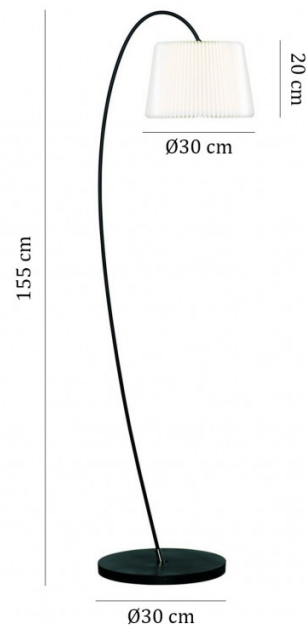

LE KLINT

Le Klint Snowdrop 320 Floor Lamp

LA10029/F

SOURCE: <https://www.davidvillagelighting.co.uk/product/Le-Klint-Snowdrop-320-Floor-Lamp/17779>

PRODUCT DESCRIPTION

Designer: Harrit - Sørensen + Samson

Snowdrop 320 Floor Lamp by Le Klint

The trio of designers Thomas Harrit, Kim Samsonog and Nicolai Sørensen were inspired by the snowdrop flower, reflected in the delicately hand folded shade combined with the natural curve of the floor support, mimicking a flower stem.

The Le Klint Snowdrop floor lamp has an elegant presence wherever it is situated, combining traditional craftsmanship with modern design effortlessly. The hand folded shade replicates the petals of the snowdrop flower, held atop a slightly leaning base, to aid in lighting a seating area or side table. The floor lamp also has a tilting feature, which allows you to tilt the stand to direct the light where you need to. A striking and beautiful floor lamp, the Snowdrop floor lamp will seamlessly fit into your design scheme in both home and commercial interiors. Match with other lights from the [Le Klint Snowdrop collection](#) to have stunning craftsmanship throughout your room.

PRODUCT SPECIFICATION

Light Source: 1 x E27 40W max (excluded)

IP Code: 20

Dimming: In line on/off switch included on cable

Dimensions: Ø30cm shade
20cm shade height
155cm height
Ø30cm base
3m cable