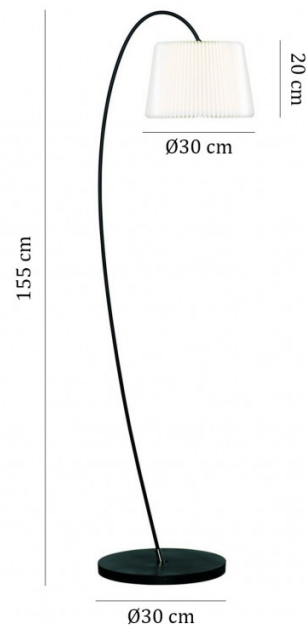

The Le Klint Snowdrop floor lamp has an elegant presence wherever it is situated, combining traditional craftsmanship with modern design effortlessly. The hand folded shade replicates the petals of the snowdrop flower, held atop a slightly leaning base, to aid in lighting a seating area or side table. The floor lamp also has a tilting feature, which allows you to tilt the stand to direct the light where you need to. A striking and beautiful floor lamp, the Snowdrop floor lamp will seamlessly fit into your design scheme in both home and commercial interiors. Match with other lights from the [Le Klint Snowdrop collection](#) to have stunning craftsmanship throughout your room.

### PRODUCT SPECIFICATION

**Light Source:** 1 x E27 40W max (excluded)

**IP Code:** 20

**Dimming:** In line on/off switch included on cable

**Dimensions:** Ø30cm shade  
20cm shade height  
155cm height  
Ø30cm base  
3m cable