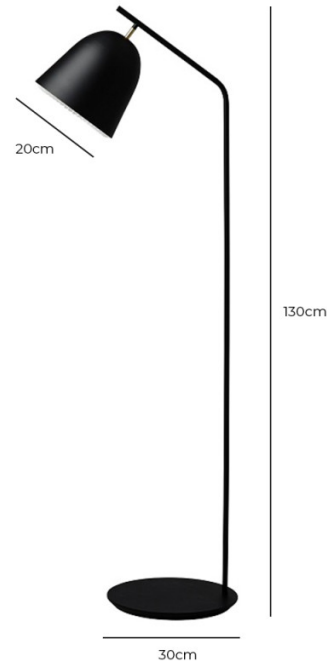

LE KLINT

Le Klint Cache Floor Lamp

LA4703/FL

SOURCE: <https://www.davidvillagelighting.co.uk/product/Le-Klint-Cache-Floor-Lamp/17762>

PRODUCT DESCRIPTION

Designer: Aurélien Barbry

Le Klint Cache Floor Lamp

The Caché floor lamp was designed by Aurélien Barbry in 2014 as part of the [Le Klint Caché collection](#). Wanting to use simple forms and renewed typologies as part of his design philosophy, Barbry achieves this with the caché floor light as he uses smooth lines and the historic Le Klint hand-pleated lampshade for his creation. The diffuser is neatly tucked away underneath the metal shade, giving the allusion of being hidden; Barbry aptly used caché to then name his light as it means hidden in French.

This floor lamp has a sleek angled arm, allowing for a direct, diffused light to cast a nice glow, perfect either as a reading light or as an ambient light. Available in a black colour finish, this floor light is subtle and sophisticated, being able to seamlessly fit into any design scheme or existing décor. Achieving both a timeless and contemporary look, the Caché floor lamp will work best in lounge areas in both domestic and commercial interiors.

PRODUCT SPECIFICATION

- Light Source:** 1 x Max 25W E27 (excluded)
- IP Code:** 20
- Dimming:** In-line on/off switch included on cable.
- Dimensions:** Shade: Ø20cm
Height: 130cm
Depth: 45cm
Base: Ø30cm
Cable Length: 300cm