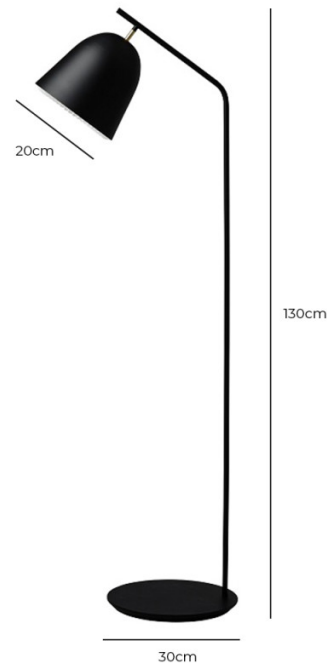

LE KLINT

Le Klint Cache Floor Lamp

LA4703/FL

SOURCE: <https://www.davidvillagelighting.co.uk/product/Le-Klint-Cache-Floor-Lamp/17762>

PRODUCT DESCRIPTION

Designer: Aurélien Barbry

Le Klint Cache Floor Lamp

The Caché floor lamp was designed by Aurélien Barbry in 2014 as part of the [Le Klint Caché collection](#). Wanting to use simple forms and renewed typologies as part of his design philosophy, Barbry achieves this with the caché floor light as he uses smooth lines and the historic Le Klint hand-pleated lampshade for his creation. The diffuser is neatly tucked away underneath the metal shade, giving the allusion of being hidden; Barbry aptly used caché to then name his light as it means hidden in French.

This floor lamp has a sleek angled arm, allowing for a direct, diffused light to cast a nice glow, perfect either as a reading light or as an ambient light. Available in a black colour finish, this floor light is subtle and sophisticated, being able to seamlessly fit into any design scheme or existing décor. Achieving both a timeless and contemporary look, the Caché floor lamp will work best in lounge areas in both domestic and commercial interiors.

PRODUCT SPECIFICATION

Light Source: 1 x Max 25W E27 (excluded)

IP Code: 20

Dimming: In-line on/off switch included on cable.

Dimensions: Shade: Ø20cm
Height: 130cm
Depth: 45cm
Base: Ø30cm
Cable Length: 300cm