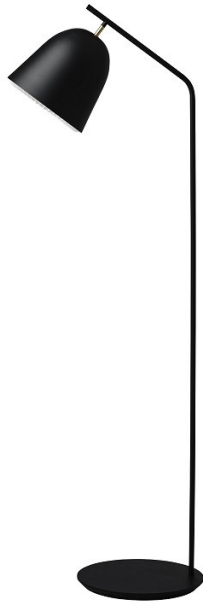

LE KLINT

Le Klint Cache Floor Lamp

LA4703/FL

SOURCE: <https://www.davidvillagelighting.co.uk/product/Le-Klint-Cache-Floor-Lamp/17762>

PRODUCT DESCRIPTION

Designer: Aurélien Barbry

Le Klint Cache Floor Lamp

The Caché floor lamp was designed by Aurélien Barbry in 2014 as part of the [Le Klint Caché collection](#). Wanting to use simple forms and renewed typologies as part of his design philosophy, Barbry achieves this with the caché floor light as he uses smooth lines and the historic Le Klint hand-pleated lampshade for his creation. The diffuser is neatly tucked away underneath the metal shade, giving the allusion of being hidden; Barbry aptly used caché to then name his light as it means hidden in French.

This floor lamp has a sleek angled arm, allowing for a direct, diffused light to cast a nice glow, perfect either as a reading light or as an ambient light. Available in a black colour finish, this floor light is subtle and sophisticated, being able to seamlessly fit into any design scheme or existing décor. Achieving both a timeless and contemporary look, the Caché floor lamp will work best in lounge areas in both domestic and commercial interiors.

PRODUCT SPECIFICATION

- Light Source:** 1 x Max 25W E27 (excluded)
- IP Code:** 20
- Dimming:** In-line on/off switch included on cable.
- Dimensions:** Shade: Ø20cm
Height: 130cm
Depth: 45cm
Base: Ø30cm
Cable Length: 300cm