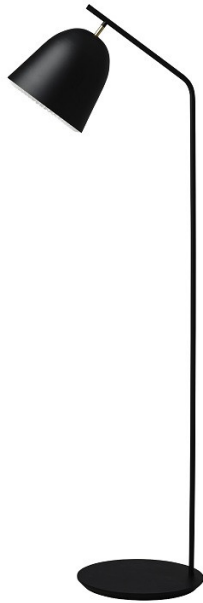

# LE KLINT

## Le Klint Cache Floor Lamp

LA4703/FL

SOURCE: <https://www.davidvillagelighting.co.uk/product/Le-Klint-Cache-Floor-Lamp/17762>

### Le Klint Cache Floor Lamp

The Caché floor lamp was designed by Aurélien Barbry in 2014 as part of the [Le Klint Caché collection](#). Wanting to use simple forms and renewed typologies as part of his design philosophy, Barbry achieves this with the caché floor light as he uses smooth lines and the historic Le Klint hand-pleated lampshade for his creation. The diffuser is neatly tucked away underneath the metal shade, giving the allusion of being hidden; Barbry aptly used caché to then name his light as it means hidden in French.

This floor lamp has a sleek angled arm, allowing for a direct, diffused light to cast a nice glow, perfect either as a reading light or as an ambient light. Available in a black colour finish, this floor light is subtle and sophisticated, being able to seamlessly fit into any design scheme or existing décor. Achieving both a timeless and contemporary look, the Caché floor lamp will work best in lounge areas in both domestic and commercial interiors.