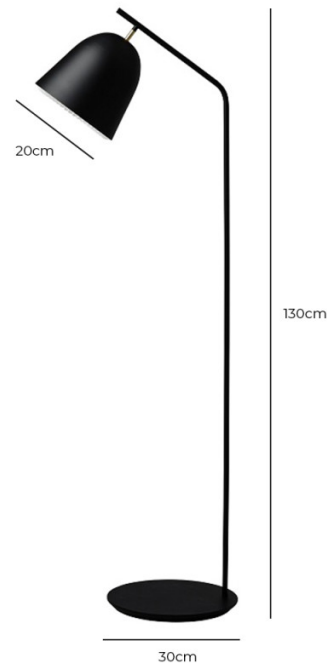

### Le Klint Cache Floor Lamp

The Caché floor lamp was designed by Aurélien Barbry in 2014 as part of the [Le Klint Caché collection](#). Wanting to use simple forms and renewed typologies as part of his design philosophy, Barbry achieves this with the caché floor light as he uses smooth lines and the historic Le Klint hand-pleated lampshade for his creation. The diffuser is neatly tucked away underneath the metal shade, giving the allusion of being hidden; Barbry aptly used caché to then name his light as it means hidden in French.

This floor lamp has a sleek angled arm, allowing for a direct, diffused light to cast a nice glow, perfect either as a reading light or as an ambient light. Available in a black colour finish, this floor light is subtle and sophisticated, being able to seamlessly fit into any design scheme or existing décor. Achieving both a timeless and contemporary look, the Caché floor lamp will work best in lounge areas in both domestic and commercial interiors.

### PRODUCT SPECIFICATION

**Light Source:** 1 x Max 25W E27 (excluded)

**IP Code:** 20

**Dimming:** In-line on/off switch included on cable.

**Dimensions:** Shade: Ø20cm  
Height: 130cm  
Depth: 45cm  
Base: Ø30cm  
Cable Length: 300cm