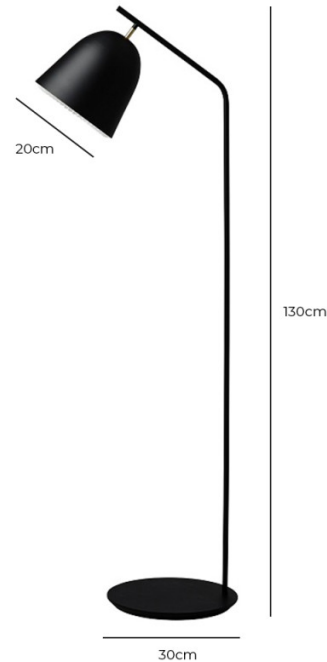

LE KLINT

Le Klint Cache Floor Lamp

LA4703/FL

SOURCE: <https://www.davidvillagelighting.co.uk/product/Le-Klint-Cache-Floor-Lamp/17762>

PRODUCT DESCRIPTION

Designer: Aurélien Barbry

Le Klint Cache Floor Lamp

The Caché floor lamp was designed by Aurélien Barbry in 2014 as part of the [Le Klint Caché collection](#). Wanting to use simple forms and renewed typologies as part of his design philosophy, Barbry achieves this with the caché floor light as he uses smooth lines and the historic Le Klint hand-pleated lampshade for his creation. The diffuser is neatly tucked away underneath the metal shade, giving the allusion of being hidden; Barbry aptly used caché to then name his light as it means hidden in French.

This floor lamp has a sleek angled arm, allowing for a direct, diffused light to cast a nice glow, perfect either as a reading light or as an ambient light. Available in a black colour finish, this floor light is subtle and sophisticated, being able to seamlessly fit into any design scheme or existing décor. Achieving both a timeless and contemporary look, the Caché floor lamp will work best in lounge areas in both domestic and commercial interiors.

PRODUCT SPECIFICATION

Light Source: 1 x Max 25W E27 (excluded)

IP Code: 20

Dimming: In-line on/off switch included on cable.

Dimensions: Shade: Ø20cm
Height: 130cm
Depth: 45cm
Base: Ø30cm
Cable Length: 300cm