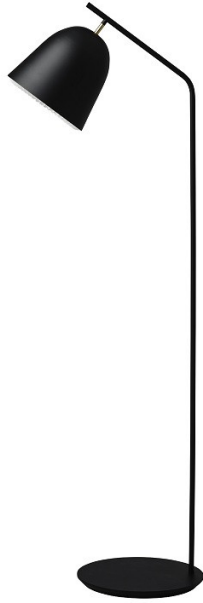

LE KLINT

Le Klint Cache Floor Lamp

LA4703/FL

SOURCE: <https://www.davidvillagelighting.co.uk/product/Le-Klint-Cache-Floor-Lamp/17762>

PRODUCT DESCRIPTION

Designer: Aurélien Barbry

Le Klint Cache Floor Lamp

The Caché floor lamp was designed by Aurélien Barbry in 2014 as part of the [Le Klint Caché collection](#). Wanting to use simple forms and renewed typologies as part of his design philosophy, Barbry achieves this with the caché floor light as he uses smooth lines and the historic Le Klint hand-pleated lampshade for his creation. The diffuser is neatly tucked away underneath the metal shade, giving the allusion of being hidden; Barbry aptly used caché to then name his light as it means hidden in French.

This floor lamp has a sleek angled arm, allowing for a direct, diffused light to cast a nice glow, perfect either as a reading light or as an ambient light. Available in a black colour finish, this floor light is subtle and sophisticated, being able to seamlessly fit into any design scheme or existing décor. Achieving both a timeless and contemporary look, the Caché floor lamp will work best in lounge areas in both domestic and commercial interiors.

PRODUCT SPECIFICATION

Light Source: 1 x Max 25W E27 (excluded)

IP Code: 20

Dimming: In-line on/off switch included on cable.

Dimensions: Shade: Ø20cm
Height: 130cm
Depth: 45cm
Base: Ø30cm
Cable Length: 300cm