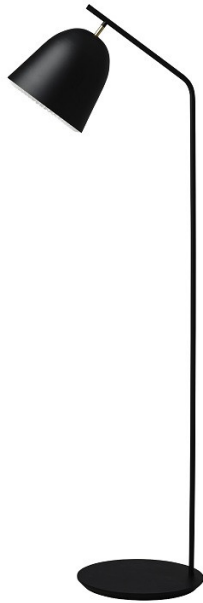

LE KLINT

Le Klint Cache Floor Lamp

LA4703/FL

SOURCE: <https://www.davidvillagelighting.co.uk/product/Le-Klint-Cache-Floor-Lamp/17762>

PRODUCT DESCRIPTION

Designer: Aurélien Barbry

Le Klint Cache Floor Lamp

The Caché floor lamp was designed by Aurélien Barbry in 2014 as part of the [Le Klint Caché collection](#). Wanting to use simple forms and renewed typologies as part of his design philosophy, Barbry achieves this with the caché floor light as he uses smooth lines and the historic Le Klint hand-pleated lampshade for his creation. The diffuser is neatly tucked away underneath the metal shade, giving the allusion of being hidden; Barbry aptly used caché to then name his light as it means hidden in French.

This floor lamp has a sleek angled arm, allowing for a direct, diffused light to cast a nice glow, perfect either as a reading light or as an ambient light. Available in a black colour finish, this floor light is subtle and sophisticated, being able to seamlessly fit into any design scheme or existing décor. Achieving both a timeless and contemporary look, the Caché floor lamp will work best in lounge areas in both domestic and commercial interiors.

PRODUCT SPECIFICATION

Light Source: 1 x Max 25W E27 (excluded)

IP Code: 20

Dimming: In-line on/off switch included on cable.

Dimensions: Shade: Ø20cm
Height: 130cm
Depth: 45cm
Base: Ø30cm
Cable Length: 300cm