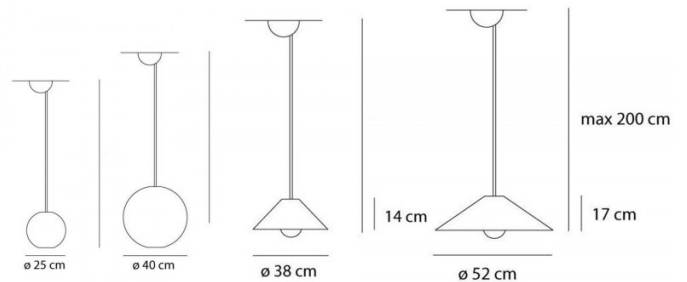

The Aggregato light can take an optional decentralisation kit, at an additional cost, to create a unique design. Please [contact us](#) for further information and pricing.

PRODUCT SPECIFICATION

Light Source: 1 x max 15W LED E27 (excluded)

IP Code: 20

Dimming: Dimmable via mains phase dimming.

Dimensions: **Cone 38** - 14 x 38 cm
Cone 53 - 17 x 53 cm
Sphere 25 - Ø 25 cm
Sphere 40 - Ø 40 cm

2m. max cord length

For all sales and technical enquiries, please contact: