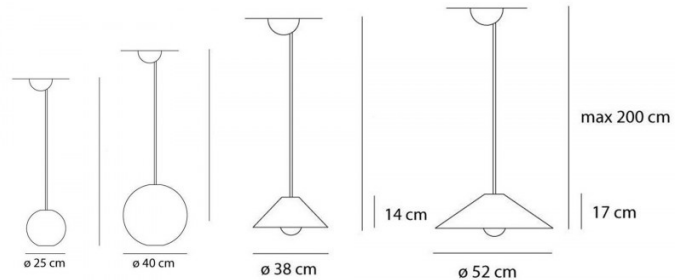

The Aggregato light can take an optional decentralisation kit, at an additional cost, to create a unique design. Please [contact us](#) for further information and pricing.

PRODUCT SPECIFICATION

Light Source: 1 x max 15W LED E27 (excluded)

IP Code: 20

Dimming: Dimmable via mains phase dimming.

Dimensions: **Cone 38** - 14 x 38 cm
Cone 53 - 17 x 53 cm
Sphere 25 - Ø 25 cm
Sphere 40 - Ø 40 cm

2m. max cord length

For all sales and technical enquiries, please contact: