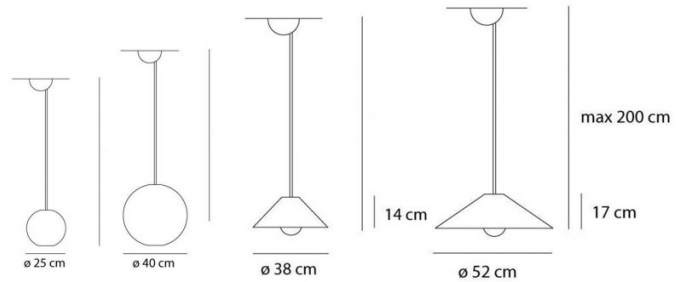

The Aggregato light can take an optional decentralisation kit, at an additional cost, to create a unique design. Please [contact us](#) for further information and pricing.

PRODUCT SPECIFICATION

Light Source: 1 x max 15W LED E27 (excluded)

IP Code: 20

Dimming: Dimmable via mains phase dimming.

Dimensions: **Cone 38** - 14 x 38 cm
Cone 53 - 17 x 53 cm
Sphere 25 - Ø 25 cm
Sphere 40 - Ø 40 cm

2m. max cord length

For all sales and technical enquiries, please contact: