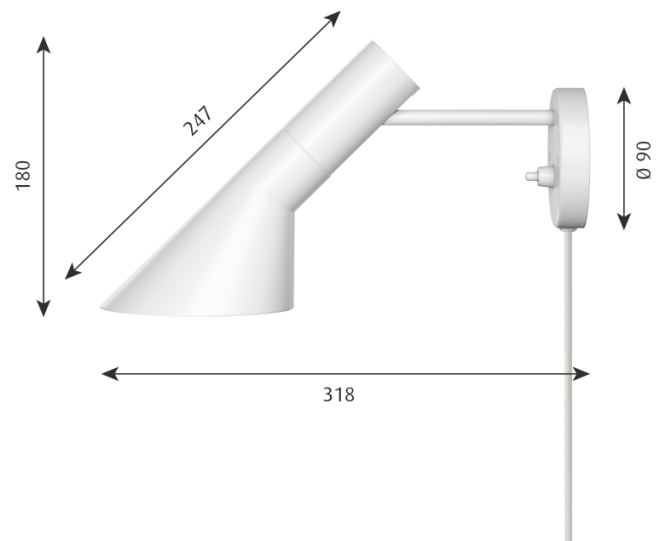

## PRODUCT SPECIFICATION

**Light Source:** 1 x Max 5W E14 LED (excluded)

**IP Code:** 20

**Dimming:** Integrated on/off switch on the product.

**Dimensions:** Height: 18cm  
Shade Length: 24.7cm  
Depth: 31.8cm  
Wall Base: Ø9cm