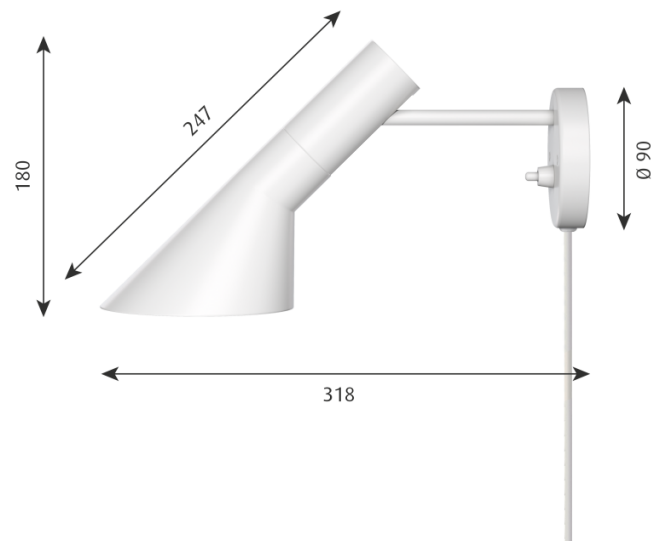

## PRODUCT SPECIFICATION

**Light Source:** 1 x Max 5W E14 LED (excluded)

**IP Code:** 20

**Dimming:** Integrated on/off switch on the product.

**Dimensions:** Height: 18cm  
Shade Length: 24.7cm  
Depth: 31.8cm  
Wall Base: Ø9cm