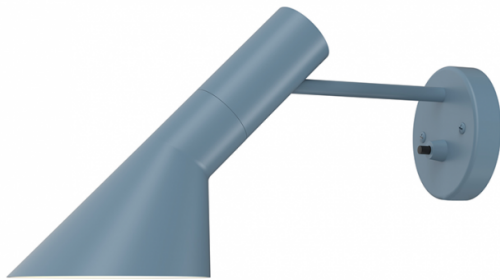

# Louis Poulsen AJ Wall Light

LA4688

SOURCE: <https://www.davidvillagelighting.co.uk/product/Louis-Poulsen-AJ-Wall-Light/17736>

### AJ Wall Light by Louis Poulsen

Originally designed in 1960 by Jacobsen for the SAS Royal Hotel in Copenhagen, today the collection has iconic status. The AJ collection is striking yet not imposing, it has a swivelling shade and sculptural design. The diffuser creates a focused beam of light with very little glare - the perfect way to illuminate reading desks and kitchens alike and the shade is painted white on the inside to ensure a soft comfortable light.

True to Scandinavian style, this wall light features a cable and plug which requires a nearby power socket. Alternatively, the light can be hard-wired into the wall by a qualified electrician if preferred.

## PRODUCT SPECIFICATION

**Light Source:** 1 x Max 5W E14 LED (excluded)

**IP Code:** 20

**Dimming:** Integrated on/off switch on the product.

**Dimensions:** Height: 18cm  
Shade Length: 24.7cm  
Depth: 31.8cm  
Wall Base: Ø9cm