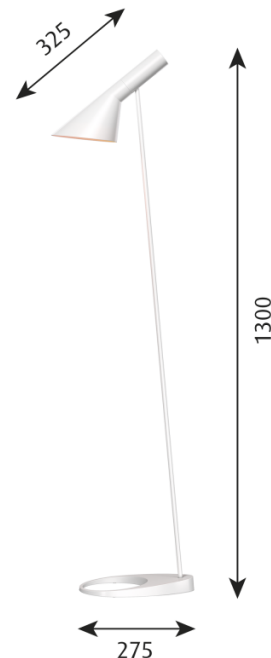

### AJ Floor Lamp by Louis Poulsen

The AJ floor lamp was originally made for the SAS Royal Hotel in Copenhagen in 1960 by Arne Jacobsen who designed everything from the building to the furniture and finishes inside. The AJ floor light is eye-catching yet subtle within its surroundings, emitting a downward directed light that is warm and inviting. The shade can be moved and swivelled, allowing the user to direct the light where needed, perfect for reading and tasks.

The AJ Floor Lamp is available in black, white and the original Petroleum Blue colour, in addition to five other colours options taken from colours Arne Jacobsen used in his watercolour paintings. Don't miss out on this piece of history as a functional and decorative light in your interior.

## PRODUCT SPECIFICATION

**Light Source:** 1 x Max 7W E27 LED (excluded)

**IP Code:** 20

**Dimming:** In line on/off switch included on cable.

**Dimensions:** Height: 130cm  
Shade Length: 32.5cm  
Base: Ø27.5cm