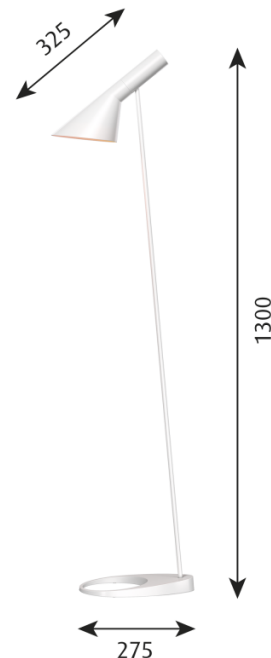

For all sales and technical enquiries, please contact:

+44 (0)114 263 4266

info@davidvillagelighting.co.uk

www.davidvillagelighting.co.uk